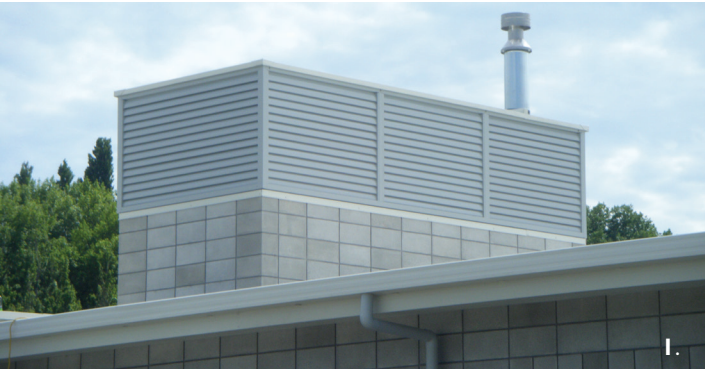

## SCREENING & VENTILATION

final finishing touch

Louvretec can supply a wide range of screening and ventilation grills and louvres.

These can range from traditional extruded shapes to more custom designed panels using Louvretec's architectural louvres.

Light, airflow, privacy, screening and security can all be controlled with well designed grills and louvres.

Vermin, bird or insect screening can be incorporated with any of the louvre systems.

Typical applications are to provide screening to cooling towers, ventilation to plant rooms, car park spaces, basement areas and the like.