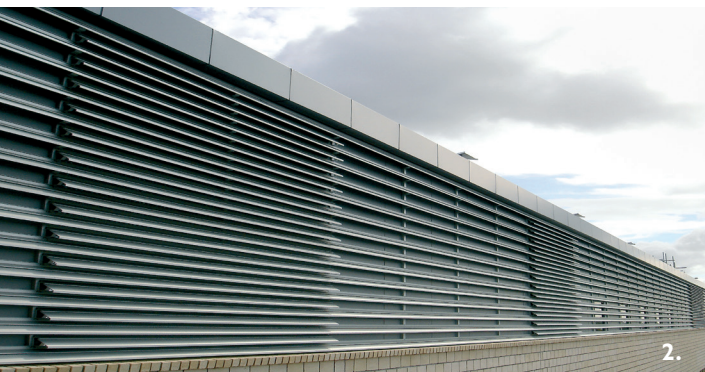

1. 120 FLUSH PANELS AS SCREENING 2. VENTILATION LOUVRES 3. VENTILATION LOUVRES