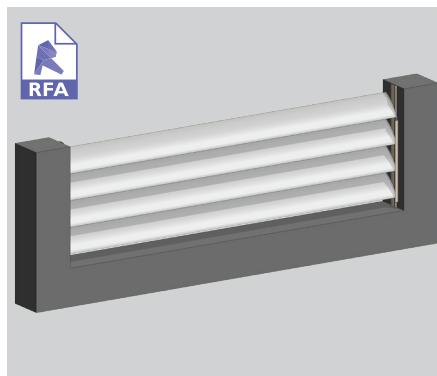

TECHNICAL DETAILS FENCES

FENCES

final finishing touch

To compliment Louvretec hinged & sliding gates a range of fixed & adjustable fence infills are available as follows:

ALUMINIUM POSTS - ADJUSTABLE SPIRAL PIVOT LOUVRES

ALUMINIUM POSTS - KISS PIVOT ADJUSTABLE LOUVRES

ALUMINIUM POSTS - END FIXED LOUVRES

ALUMINIUM POSTS - BRACKET FIXED LOUVRES

BLOCKWORK BY OTHERS - SPIRAL PIVOT ADJUST. LOUVRES

BLOCKWORK BY OTHERS - END FIXED LOUVRES