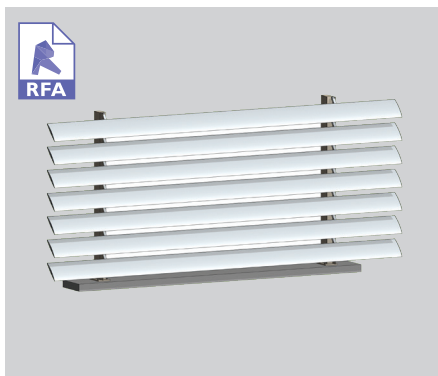

TECHNICAL DETAILS FENCES

FENCES

final finishing touch

To compliment Louvretec hinged & sliding gates a range of fixed & adjustable fence infills are available as follows:

ALUMINIUM POSTS - ADJUSTABLE SPIRAL PIVOT LOUVRES

ALUMINIUM POSTS - KISS PIVOT ADJUSTABLE LOUVRES

ALUMINIUM POSTS - END FIXED LOUVRES

ALUMINIUM POSTS - BRACKET FIXED LOUVRES

BLOCKWORK BY OTHERS - SPIRAL PIVOT ADJUST. LOUVRES

BLOCKWORK BY OTHERS - END FIXED LOUVRES