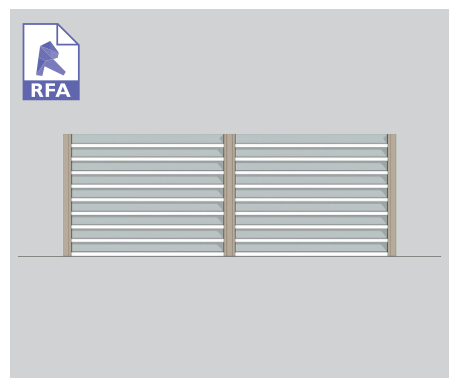

TECHNICAL DETAILS FENCES

FENCES

final finishing touch

To compliment Louvretec hinged & sliding gates a range of fixed & adjustable fence infills are available as follows:

ALUMINIUM POSTS - ADJUSTABLE SPIRAL PIVOT LOUVRES

ALUMINIUM POSTS - KISS PIVOT ADJUSTABLE LOUVRES

ALUMINIUM POSTS - END FIXED LOUVRES

ALUMINIUM POSTS - BRACKET FIXED LOUVRES

BLOCKWORK BY OTHERS - SPIRAL PIVOT ADJUST. LOUVRES

BLOCKWORK BY OTHERS - END FIXED LOUVRES