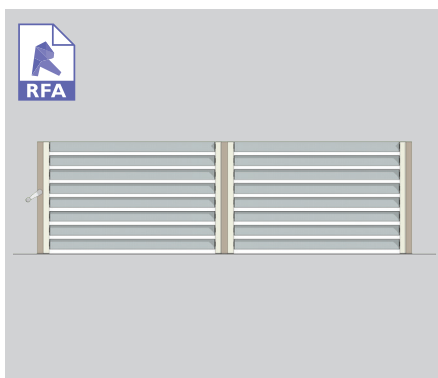

TECHNICAL DETAILS FENCES

FENCES

final finishing touch

To compliment Louvretec hinged & sliding gates a range of fixed & adjustable fence infills are available as follows:

ALUMINIUM POSTS - ADJUSTABLE SPIRAL PIVOT LOUVRES

ALUMINIUM POSTS - KISS PIVOT ADJUSTABLE LOUVRES

ALUMINIUM POSTS - END FIXED LOUVRES

ALUMINIUM POSTS - BRACKET FIXED LOUVRES

BLOCKWORK BY OTHERS - SPIRAL PIVOT ADJUST. LOUVRES

BLOCKWORK BY OTHERS - END FIXED LOUVRES