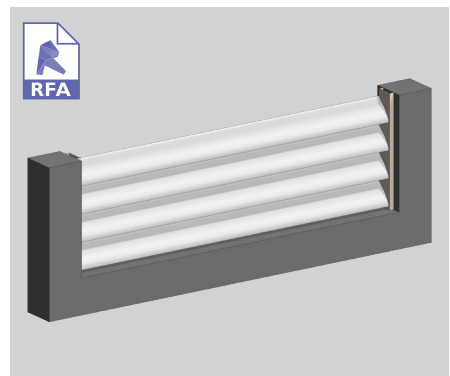

TECHNICAL DETAILS FENCES

FENCES

final finishing touch

To compliment Louvretec hinged & sliding gates a range of fixed & adjustable fence infills are available as follows:

ALUMINIUM POSTS - ADJUSTABLE SPIRAL PIVOT LOUVRES

ALUMINIUM POSTS - KISS PIVOT ADJUSTABLE LOUVRES

ALUMINIUM POSTS - END FIXED LOUVRES

ALUMINIUM POSTS - BRACKET FIXED LOUVRES

BLOCKWORK BY OTHERS - SPIRAL PIVOT ADJUST. LOUVRES

BLOCKWORK BY OTHERS - END FIXED LOUVRES