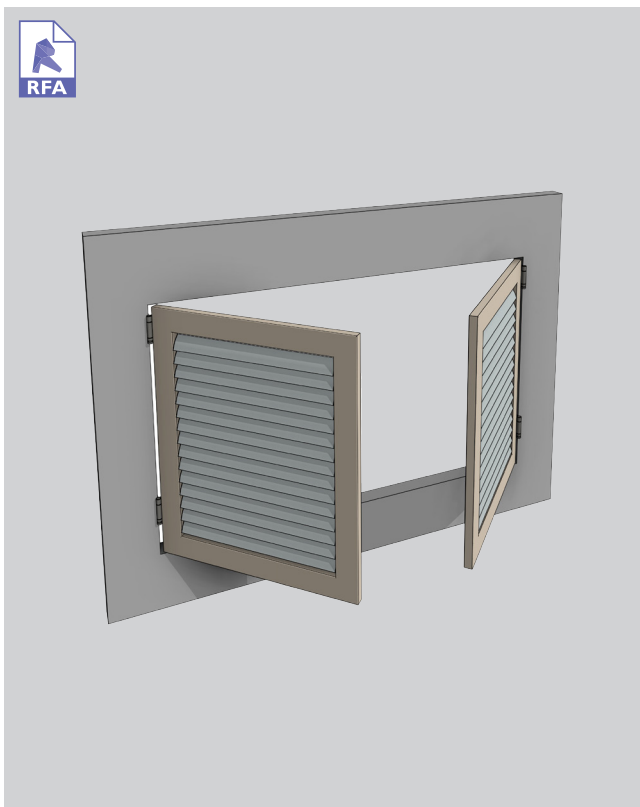

HINGED LOUVRE & PLANTATION SHUTTERS

hinged louvre windows

Louvretec's Hinged louvre shutters and Plantation shutters use standard hinged doors extrusions and componentry. Originally used in plantation homes in the old south of America. Plantation Shutters are placed on the outside of homes to cover the windows giving heat and sun protection. Hinged louvre and Plantation shutters let you enjoy your view and natural light when opened and give privacy, sun control and heat reduction when closed.

HINGED LOUVERED SHUTTERS USING 70MM HAND ADJUSTABLE LOUVRE INFILLS

PLANTATION SHUTTERS IN OPEN POSITION

SURFACE COATINGS

A wide range of options are available.

ANODISED

WOOD FINISH

POWDERCOATED

OPERATING YOUR SHUTTER INFILLS - THE CHOICE IS YOURS