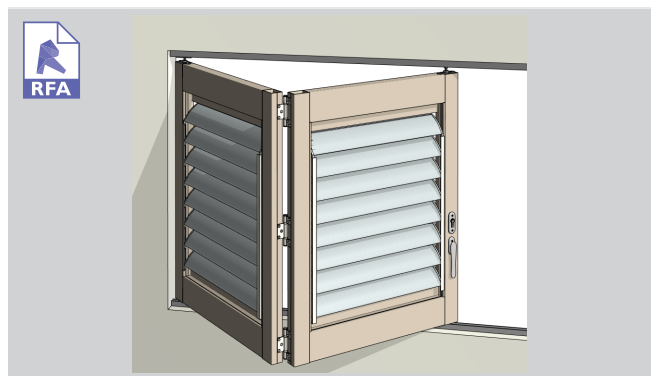

PRODUCT OVERVIEW COASTAL 25 BIFOLD WINDOWS AND DOORS

# COASTAL 25 BIFOLD WINDOWS

## external shutters

Coastal 25 Bifolding shutters are designed for windows and door panels weighing up to a maximum finished panel weight of up to 25kg.

Typically allow between 12-14kg per sqm when calculating weight of a Bifold panel.

Maximum panel size 2100mm (h) x 800mm (w).

COASTAL 25 BIFOLDING DOORS - 2 PANEL DOOR SHOWN

COASTAL 25 PANELS UP TO 1500 (H) MAY GO TO 900 (W)

MAX DOOR PANEL SIZE 2100 x 800 MAX PANEL WEIGHT 20KG

MAX WINDOW PANEL SIZE 1100 x 900