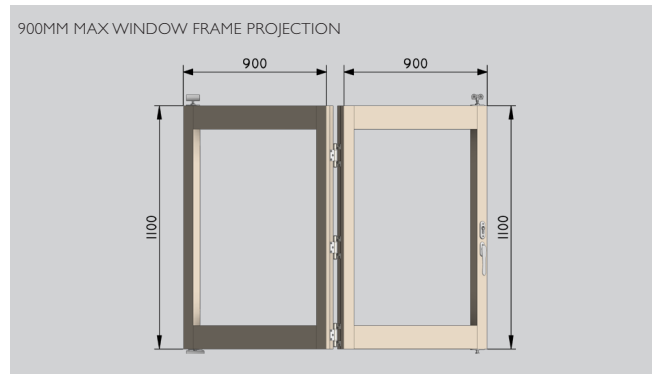

## external shutters

Coastal 25 Bifolding shutters are designed for windows and door panels weighing up to a maximum finished panel weight of up to 25kg.

Typically allow between 12-14kg per sqm when calculating weight of a Bifold panel.

Maximum panel size 2100mm (h) x 800mm (w).

COASTAL 25 BIFOLDING DOORS - 2 PANEL DOOR SHOWN

COASTAL 25 PANELS UP TO 1500 (H) MAY GO TO 900 (W)

MAX DOOR PANEL SIZE 2100 x 800 MAX PANEL WEIGHT 20KG

MAX WINDOW PANEL SIZE 1100 x 900