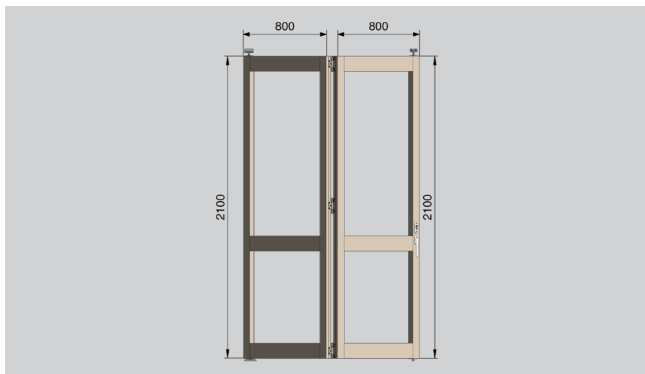

## external shutters

Coastal 25 Bifolding shutters are designed for windows and door panels weighing up to a maximum finished panel weight of up to 25kg.

Typically allow between 12-14kg per sqm when calculating weight of a Bifold panel.

Maximum panel size 2100mm (h) x 800mm (w).

COASTAL 25 BIFOLDING DOORS - 2 PANEL DOOR SHOWN

COASTAL 25 PANELS UP TO 1500 (H) MAY GO TO 900 (W)

MAX DOOR PANEL SIZE 2100 x 800 MAX PANEL WEIGHT 20KG

MAX WINDOW PANEL SIZE 1100 x 900