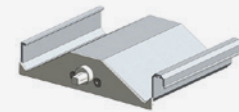

Please refer to page 21 for an easy check 'Opening Roof Spans at a Glance' chart for all Opening Roof spans.

200 SUPER ROOF DETAIL

OPENING ROOFS 200 super roof lite

Slightly lighter but of similar shape to the 200 Super Roof, the 200 Super Roof Lite is our most popular "Architectural Series" styled Opening Roof.

Featuring a modern 200mm flat blade with angular topsides, it looks great and functions superbly.

200 SUPER ROOF LITE DETAIL

OPENING ROOFS
200 super roof
lite curved

This is the newest Opening Roof in our range – designed specifically for a project in Sydney's Darling Harbour. This blade features the same characteristics and spans as the 200 Super Roof Lite, with the difference being a gracefully curved topside. Choose either the clean angular lines of the Super Roof Lite, or the softer rounded look of Super Roof Curved.

200 SUPER ROOF LITE CURVED DETAIL

OPENING ROOFS 180 linear roof

With bold angular lines and sharp cleanly defined edges the 180 Linear Opening Roof blade compliments today's modern architecture.

This blade is 20mm narrower than the Super Roof series, with the 45 degree chamfered corners giving a tongue and groove effect when the roof is closed.