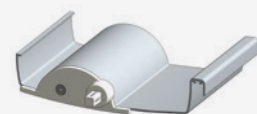

OPENING ROOFS suburban direct

Our beautifully designed 200mm blades not only look great but also provide excellent wide-spanning capabilities creating ample maintenance free living on any deck.

We use only the highest grade aluminium or marine grade stainless steel on our Suburban Direct Opening Roofs. Every aspect is fully engineered and backed by Louvretec's product and workmanship warranty and powered by Somfy, the world's leading tubular motor supplier.

SUBURBAN DIRECT ROOF DETAIL