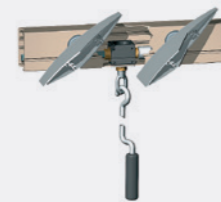

Using a custom engineered gearbox with stainless steel crank handle, all of Louvretec Opening Roofs are available as a hand operable option in lieu of motorised.

Hidden away, the Spiral Pivot System is the very heart of Louvretec's operating system. Linked to a custom made gear box and driven by Somfy – the world's leading tubular motor manufacturer.

THE CHOICE IS YOURS
operating your opening roof

All motors, sensors and controllers carry a 5 year warranty. Refer to the Louvretec Product Warranty for details.

HOME MOTION by **somfy**

REMOTE CONTROL WITH HAND HELD AND WALL MOUNTED REMOTES

WALL SWITCHES WITH SINGLE OR MULTI OPTIONS

MYLINK HOME AUTOMATION

RAIN SENSOR

HAND OPERATED LOUVRETEC GEARBOX

LOUVRETEC STRUCTURAL FRAMES

Louvretec offers a fully engineered structural aluminium frame system specifically designed for our Opening Roof systems.