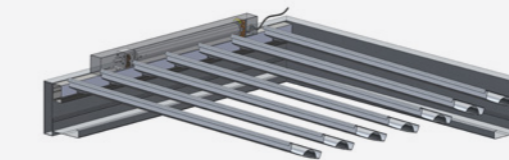

2. MOTOR OVER SPIRAL PIVOT

This tried and tested system has been well proven over many years and continues to be used as standard on Louvretec's Suburban Direct Series Opening Roofs.