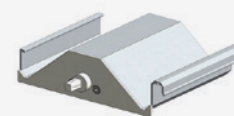

OPENING ROOFS 200 super roof

Our series of three Super Roofs are the flagship models of the Louvretec Opening Roof range.

Clean angular lines, with blades spans up to 4500mm in very high wind zones characterise the 200 Super Roof. Fully engineered, this roof leads the way with outstanding spanning capabilities.

Please refer to page 21 for an easy check 'Opening Roof Spans at a Glance' chart for all Opening Roof spans.

200 SUPER ROOF DETAIL