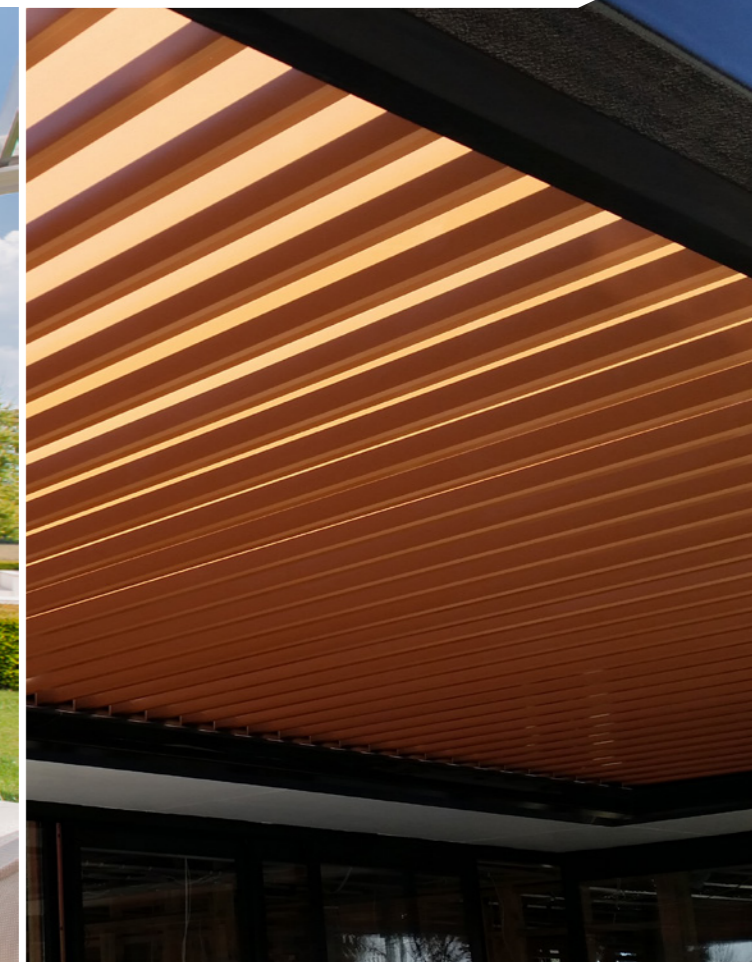

OPENING ROOFS 200 super roof

Our series of three Super Roofs are the flagship models of the Louvretec Opening Roof range.

Clean angular lines, with blades spans up to 4500mm in very high wind zones characterise the 200 Super Roof. Fully engineered, this roof leads the way with outstanding spanning capabilities.

Please refer to page 21 for an easy check 'Opening Roof Spans at a Glance' chart for all Opening Roof spans.

200 SUPER ROOF DETAIL

OPENING ROOFS 200 super roof lite

Slightly lighter but of similar shape to the 200 Super Roof, the 200 Super Roof Lite is our most popular "Architectural Series" styled Opening Roof.

Featuring a modern 200mm flat blade with angular topsides, it looks great and functions superbly.

200 SUPER ROOF LITE DETAIL

OPENING ROOFS
200 super roof
lite curved

This is the newest Opening Roof in our range – designed specifically for a project in Sydney's Darling Harbour. This blade features the same characteristics and spans as the 200 Super Roof Lite, with the difference being a gracefully curved topside. Choose either the clean angular lines of the Super Roof Lite, or the softer rounded look of Super Roof Curved.

200 SUPER ROOF LITE CURVED DETAIL

OPENING ROOFS 180 linear roof

With bold angular lines and sharp cleanly defined edges the 180 Linear Opening Roof blade compliments today's modern architecture.

This blade is 20mm narrower than the Super Roof series, with the 45 degree chamfered corners giving a tongue and groove effect when the roof is closed.