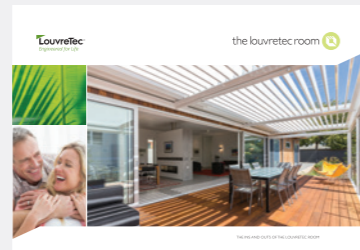

discover the louvretec range

Explore the full Louvretec range online at www.louvretec.co.nz or contact your local dealer for our specific product brochures and comprehensive design manual.

FOR MORE INFORMATION VISIT:
WWW.LOUVRETEC.CO.NZ
WWW.LOUVRETEC.COM.AU