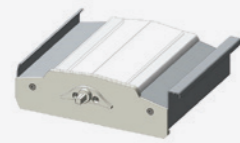

OPENING ROOFS 260 translucent

If loss of light is an issue then the 260 Translucent is the answer. The all aluminium box section blade features an infill panel of hi-tech white acrylic Plexiglas.

When open, the 260mm wide blades provide wide open spaces – when closed the Plexiglas provides high light transmission coupled with naturally UV stable UV technology giving the best of both worlds.

260 TRANSLUCENT ROOF DETAIL