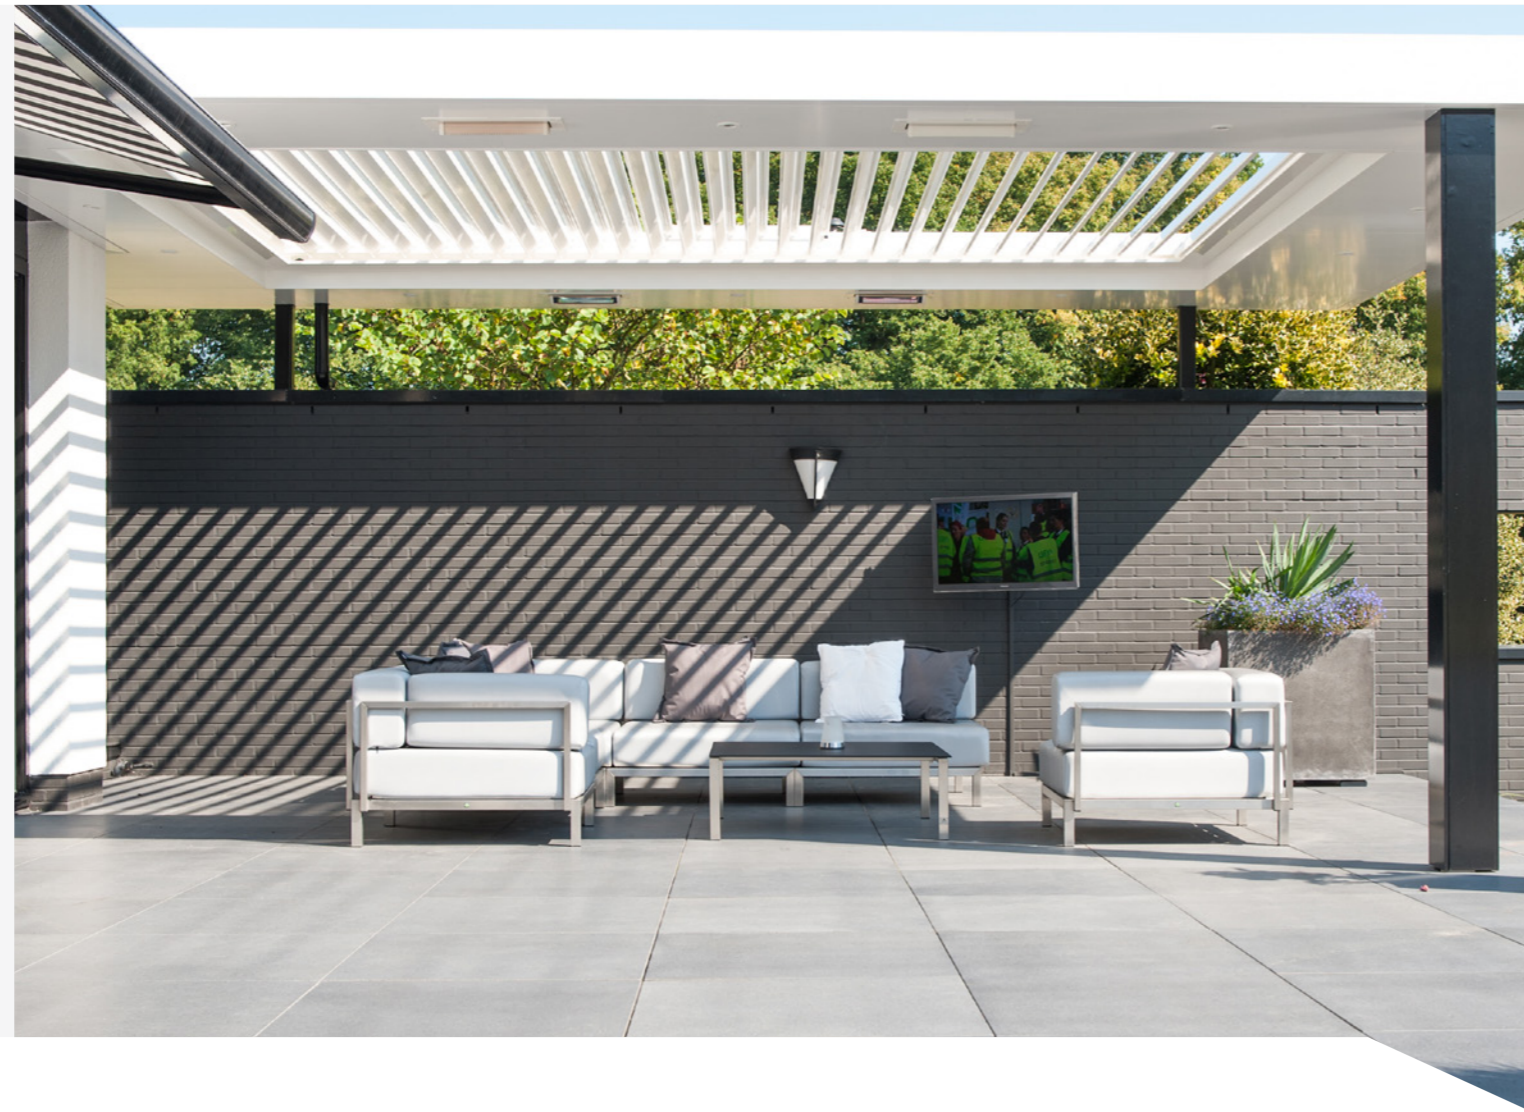

OPENING ROOFS 180 classic

This is the updated version of our original Classic Opening Roof. Incorporating an elegant concave shape this blade is a popular choice with an older more traditional style of architecture.

Both the 180 Classic and 180 Linear blades are of identical size.