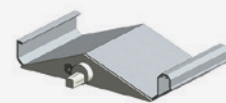

Featuring a modern 200mm flat blade with angular topsides, it looks great and functions superbly.

200 SUPER ROOF LITE DETAIL

OPENING ROOFS
200 super roof
lite curved

This is the newest Opening Roof in our range – designed specifically for a project in Sydney's Darling Harbour. This blade features the same characteristics and spans as the 200 Super Roof Lite, with the difference being a gracefully curved topside. Choose either the clean angular lines of the Super Roof Lite, or the softer rounded look of Super Roof Curved.

200 SUPER ROOF LITE CURVED DETAIL

OPENING ROOFS 180 linear roof

With bold angular lines and sharp cleanly defined edges the 180 Linear Opening Roof blade compliments today's modern architecture.

This blade is 20mm narrower than the Super Roof series, with the 45 degree chamfered corners giving a tongue and groove effect when the roof is closed.