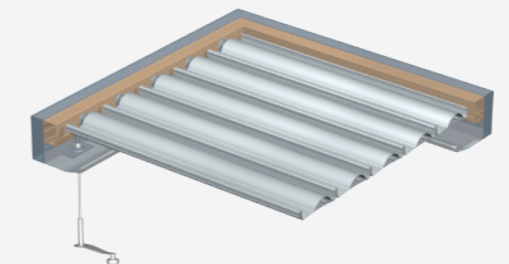

3. HAND OPERATED SPIRAL PIVOT

Using a custom engineered gearbox with stainless steel crank handle, all of Louvretec Opening Roofs are available as a hand operable option in lieu of motorised.