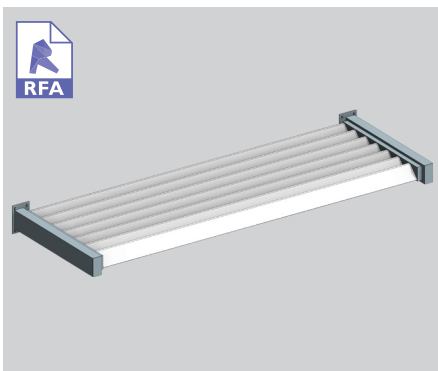

95MM BELLA VISTA

a rectangular option for infills

The Bella Vista family of two louvre blades is available in standard or heavy versions and offers a rectangular option to the 90mm KISS Midi Louvre. Available as a hand operated KISS Pivot system and offering the advantages of fully adjustable louvres at little more than fixed louvre prices. The rectangular blades close onto a woolpile strip and sit flush when closed giving a pleasing contrast to traditional shaped louvres. Particularly well suited to hinged or sliding shutters. Also available end fixed.

95MM BELLA VISTA LOUVRE

95MM BELLA VISTA KISS PANEL

END FIXED VERTICAL

END FIXED OVERHEAD

95MM BELLA VISTA SLIDING DOOR

95MM BELLA VISTA BIFOLD DOOR

SURFACE COATINGS

A wide range of options are available.