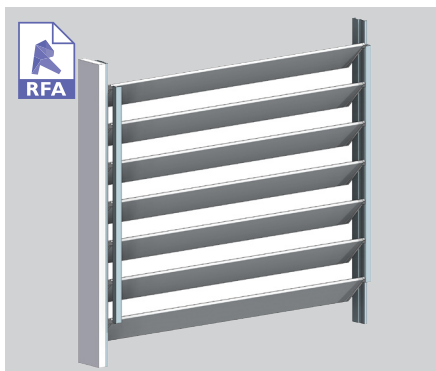

95MM BELLA VISTA

a rectangular option for infills

The Bella Vista family of two louvre blades is available in standard or heavy versions and offers a rectangular option to the 90mm KISS Midi Louvre. Available as a hand operated KISS Pivot system and offering the advantages of fully adjustable louvres at little more than fixed louvre prices. The rectangular blades close onto a woolpile strip and sit flush when closed giving a pleasing contrast to traditional shaped louvres. Particularly well suited to hinged or sliding shutters. Also available end fixed.

95MM BELLA VISTA LOUVRE

95MM BELLA VISTA KISS PANEL

END FIXED VERTICAL

END FIXED OVERHEAD

95MM BELLA VISTA SLIDING DOOR

95MM BELLA VISTA BIFOLD DOOR

SURFACE COATINGS

A wide range of options are available.

ANODISED

WOOD FINISH

POWDERCOATED

OPERATING THIS SUN LOUVRE - THE CHOICE IS YOURS

Fixed options

Operable systems