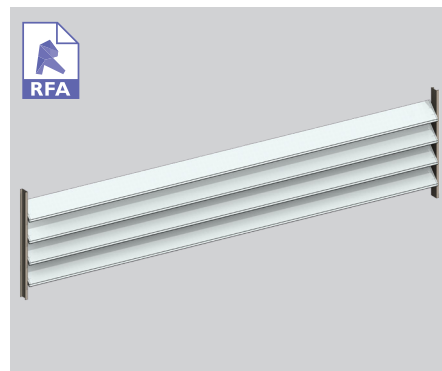

95MM BELLA VISTA

a rectangular option for infills

The Bella Vista family of two louvre blades is available in standard or heavy versions and offers a rectangular option to the 90mm KISS Midi Louvre. Available as a hand operated KISS Pivot system and offering the advantages of fully adjustable louvres at little more than fixed louvre prices. The rectangular blades close onto a woolpile strip and sit flush when closed giving a pleasing contrast to traditional shaped louvres. Particularly well suited to hinged or sliding shutters. Also available end fixed.

95MM BELLA VISTA LOUVRE

95MM BELLA VISTA KISS PANEL

END FIXED VERTICAL

END FIXED OVERHEAD

95MM BELLA VISTA SLIDING DOOR

95MM BELLA VISTA BIFOLD DOOR

SURFACE COATINGS

A wide range of options are available.