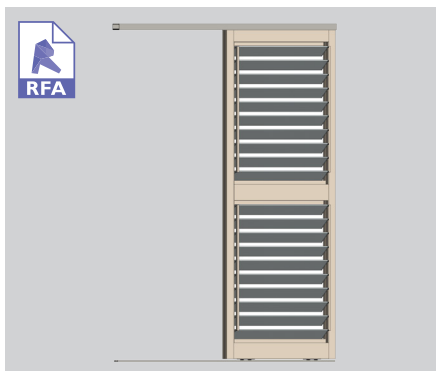

95MM BELLA VISTA

a rectangular option for infills

The Bella Vista family of two louvre blades is available in standard or heavy versions and offers a rectangular option to the 90mm KISS Midi Louvre. Available as a hand operated KISS Pivot system and offering the advantages of fully adjustable louvres at little more than fixed louvre prices. The rectangular blades close onto a woolpile strip and sit flush when closed giving a pleasing contrast to traditional shaped louvres. Particularly well suited to hinged or sliding shutters. Also available end fixed.

95MM BELLA VISTA LOUVRE

95MM BELLA VISTA KISS PANEL

END FIXED VERTICAL

END FIXED OVERHEAD

95MM BELLA VISTA SLIDING DOOR

95MM BELLA VISTA BIFOLD DOOR

SURFACE COATINGS

A wide range of options are available.

ANODISED

WOOD FINISH

POWDERCOATED

OPERATING THIS SUN LOUVRE - THE CHOICE IS YOURS

Fixed options

Operable systems