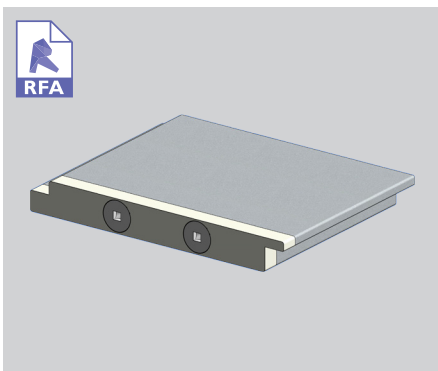

95MM BELLA VISTA

a rectangular option for infills

The Bella Vista family of two louvre blades is available in standard or heavy versions and offers a rectangular option to the 90mm KISS Midi Louvre. Available as a hand operated KISS Pivot system and offering the advantages of fully adjustable louvres at little more than fixed louvre prices. The rectangular blades close onto a woolpile strip and sit flush when closed giving a pleasing contrast to traditional shaped louvres. Particularly well suited to hinged or sliding shutters. Also available end fixed.

95MM BELLA VISTA LOUVRE

95MM BELLA VISTA KISS PANEL

END FIXED VERTICAL

END FIXED OVERHEAD

95MM BELLA VISTA SLIDING DOOR

95MM BELLA VISTA BIFOLD DOOR

SURFACE COATINGS

A wide range of options are available.