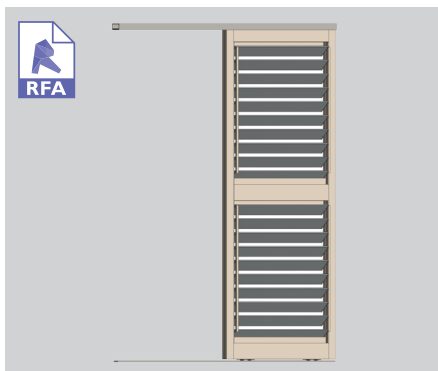

PRODUCT OVERVIEW 95MM BELLA VISTA HEAVY

95MM BELLA VISTA HEAVY

ideal for exposed locations

The Bella Vista family of two louvre blades is available in standard or heavy versions and offers a rectangular option to the 90mm KISS Midi Louvre.

Bella Vista Heavy is a hand operated KISS Pivot system and shares all the characteristics of the 95mm Bella Vista.

Designed to incorporate increased spanning capability this blade out performs all other louvres in its class and is particularly well suited to exposed locations.

Also available end fixed.

95MM BELLA VISTA HEAVY BLADE

95MM BELLA VISTA HEAVY KISS PANEL

END FIXED VERTICAL

END FIXED OVERHEAD

95MM BELLA VISTA HEAVY SLIDING DOOR

95MM BELLA VISTA HEAVY BIFOLD DOOR

SURFACE COATINGS

A wide range of options are available.

ANODISED

WOOD FINISH

POWDERCOATED

OPERATING THIS SUN LOUVRE - THE CHOICE IS YOURS

Fixed options

Operable systems