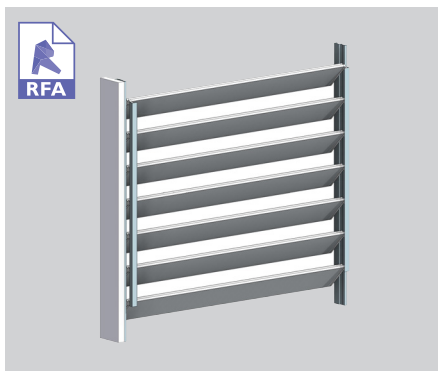

PRODUCT OVERVIEW 95MM BELLA VISTA HEAVY

95MM BELLA VISTA HEAVY

ideal for exposed locations

The Bella Vista family of two louvre blades is available in standard or heavy versions and offers a rectangular option to the 90mm KISS Midi Louvre.

Bella Vista Heavy is a hand operated KISS Pivot system and shares all the characteristics of the 95mm Bella Vista.

Designed to incorporate increased spanning capability this blade out performs all other louvres in its class and is particularly well suited to exposed locations.

Also available end fixed.

95MM BELLA VISTA HEAVY BLADE

95MM BELLA VISTA HEAVY KISS PANEL

END FIXED VERTICAL

END FIXED OVERHEAD

95MM BELLA VISTA HEAVY SLIDING DOOR

95MM BELLA VISTA HEAVY BIFOLD DOOR

SURFACE COATINGS

A wide range of options are available.

ANODISED

WOOD FINISH

POWDERCOATED

OPERATING THIS SUN LOUVRE - THE CHOICE IS YOURS

Fixed options

Operable systems