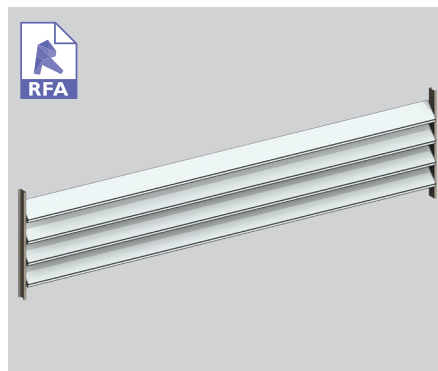

PRODUCT OVERVIEW 95MM BELLA VISTA HEAVY

95MM BELLA VISTA HEAVY

ideal for exposed locations

The Bella Vista family of two louvre blades is available in standard or heavy versions and offers a rectangular option to the 90mm KISS Midi Louvre.

Bella Vista Heavy is a hand operated KISS Pivot system and shares all the characteristics of the 95mm Bella Vista.

Designed to incorporate increased spanning capability this blade out performs all other louvres in its class and is particularly well suited to exposed locations.

Also available end fixed.

95MM BELLA VISTA HEAVY BLADE

95MM BELLA VISTA HEAVY KISS PANEL

END FIXED VERTICAL

END FIXED OVERHEAD

95MM BELLA VISTA HEAVY SLIDING DOOR

95MM BELLA VISTA HEAVY BIFOLD DOOR

SURFACE COATINGS