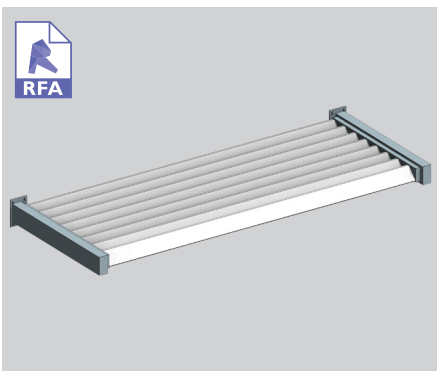

PRODUCT OVERVIEW 95MM BELLA VISTA HEAVY

95MM BELLA VISTA HEAVY

ideal for exposed locations

The Bella Vista family of two louvre blades is available in standard or heavy versions and offers a rectangular option to the 90mm KISS Midi Louvre.

Bella Vista Heavy is a hand operated KISS Pivot system and shares all the characteristics of the 95mm Bella Vista.

Designed to incorporate increased spanning capability this blade out performs all other louvres in its class and is particularly well suited to exposed locations.

Also available end fixed.

95MM BELLA VISTA HEAVY BLADE

95MM BELLA VISTA HEAVY KISS PANEL

END FIXED VERTICAL

END FIXED OVERHEAD

95MM BELLA VISTA HEAVY SLIDING DOOR

95MM BELLA VISTA HEAVY BIFOLD DOOR

SURFACE COATINGS

A wide range of options are available.

ANODISED

WOOD FINISH

POWDERCOATED

OPERATING THIS SUN LOUVRE - THE CHOICE IS YOURS

Fixed options

Operable systems