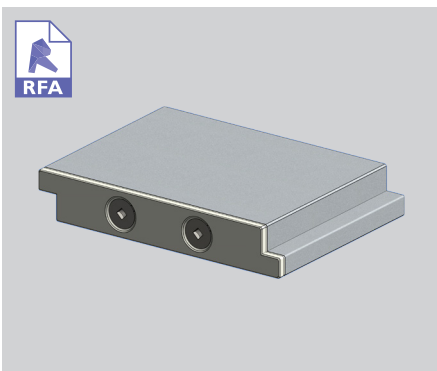

PRODUCT OVERVIEW 95MM BELLA VISTA HEAVY

95MM BELLA VISTA HEAVY

ideal for exposed locations

The Bella Vista family of two louvre blades is available in standard or heavy versions and offers a rectangular option to the 90mm KISS Midi Louvre.

Bella Vista Heavy is a hand operated KISS Pivot system and shares all the characteristics of the 95mm Bella Vista.

Designed to incorporate increased spanning capability this blade out performs all other louvres in its class and is particularly well suited to exposed locations.

Also available end fixed.

95MM BELLA VISTA HEAVY BLADE

95MM BELLA VISTA HEAVY KISS PANEL

END FIXED VERTICAL

END FIXED OVERHEAD

95MM BELLA VISTA HEAVY SLIDING DOOR

95MM BELLA VISTA HEAVY BIFOLD DOOR

SURFACE COATINGS