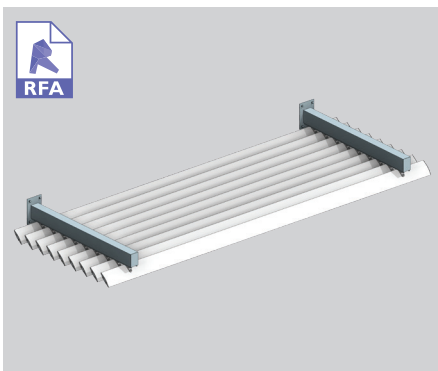

90MM KISS PIVOT MIDI LOUVRE

small to medium size

The 90mm Midi Louvre is similar to the 'wave' shape of the 70mm and 150mm blades.

The 90mm Midi is a perfect mix of compact width with good spans. This blade can be hand operated using the KISS Pivot system. The blades can be locked closed or in a number of opening positions.

A woolpile closing insert ensures a snug fit when closed.

The 90mm Midi Louvre is well suited fixed within an opening or within sliding, bi-folding or hinged doors.

Also available end and bracket fixed.

90MM KISS PIVOT

90MM END FIXED OVERHEAD

90MM BRACKET FIXED VERTICAL

90MM BRACKET FIXED OVERHEAD

90MM KISS PIVOT SLIDING DOOR

90MM KISS PIVOT BIFOLD DOOR

SURFACE COATINGS

A wide range of options are available.