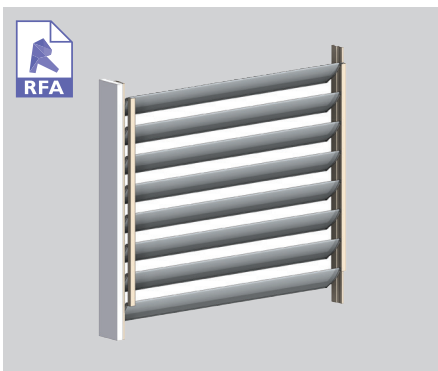

90MM KISS PIVOT MIDI LOUVRE

small to medium size

The 90mm Midi Louvre is similar to the 'wave' shape of the 70mm and 150mm blades.

The 90mm Midi is a perfect mix of compact width with good spans. This blade can be hand operated using the KISS Pivot system. The blades can be locked closed or in a number of opening positions.

A woolpile closing insert ensures a snug fit when closed.

The 90mm Midi Louvre is well suited fixed within an opening or within sliding, bi-folding or hinged doors.

Also available end and bracket fixed.

90MM KISS PIVOT

90MM END FIXED OVERHEAD

90MM BRACKET FIXED VERTICAL

90MM BRACKET FIXED OVERHEAD

90MM KISS PIVOT SLIDING DOOR

90MM KISS PIVOT BIFOLD DOOR

SURFACE COATINGS

A wide range of options are available.