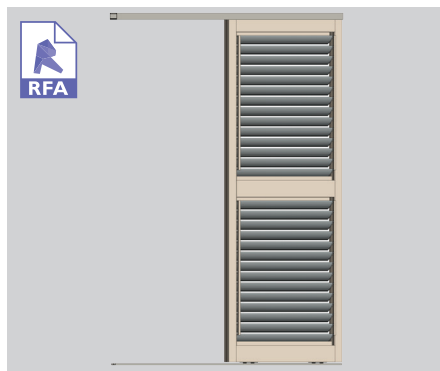

A woolpile closing insert ensures a snug fit when closed.

The 90mm Midi Louvre is well suited fixed within an opening or within sliding, bi-folding or hinged doors.

Also available end and bracket fixed.

90MM KISS PIVOT

90MM END FIXED OVERHEAD

90MM BRACKET FIXED VERTICAL

90MM BRACKET FIXED OVERHEAD

90MM KISS PIVOT SLIDING DOOR

90MM KISS PIVOT BIFOLD DOOR

SURFACE COATINGS

A wide range of options are available.

ANODISED

WOOD FINISH

POWDERCOATED

OPERATING THIS SUN LOUVRE - THE CHOICE IS YOURS

Fixed options

Operable systems