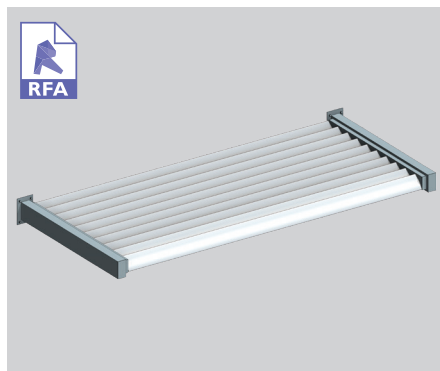

90MM KISS PIVOT MIDI LOUVRE

small to medium size

The 90mm Midi Louvre is similar to the 'wave' shape of the 70mm and 150mm blades.

The 90mm Midi is a perfect mix of compact width with good spans. This blade can be hand operated using the KISS Pivot system. The blades can be locked closed or in a number of opening positions.

A woolpile closing insert ensures a snug fit when closed.

The 90mm Midi Louvre is well suited fixed within an opening or within sliding, bi-folding or hinged doors.

Also available end and bracket fixed.

90MM KISS PIVOT

90MM END FIXED OVERHEAD

90MM BRACKET FIXED VERTICAL

90MM BRACKET FIXED OVERHEAD

90MM KISS PIVOT SLIDING DOOR

90MM KISS PIVOT BIFOLD DOOR

SURFACE COATINGS

A wide range of options are available.