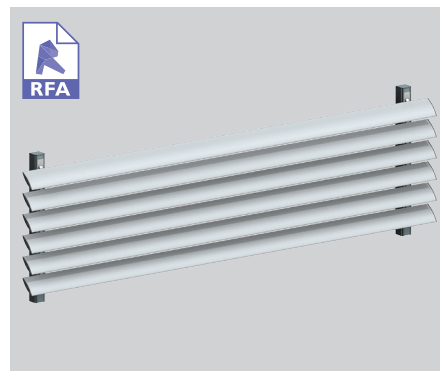

90MM KISS PIVOT MIDI LOUVRE

small to medium size

The 90mm Midi Louvre is similar to the 'wave' shape of the 70mm and 150mm blades.

The 90mm Midi is a perfect mix of compact width with good spans. This blade can be hand operated using the KISS Pivot system. The blades can be locked closed or in a number of opening positions.

A woolpile closing insert ensures a snug fit when closed.

The 90mm Midi Louvre is well suited fixed within an opening or within sliding, bi-folding or hinged doors.

Also available end and bracket fixed.

90MM KISS PIVOT

90MM END FIXED OVERHEAD

90MM BRACKET FIXED VERTICAL

90MM BRACKET FIXED OVERHEAD

90MM KISS PIVOT SLIDING DOOR

90MM KISS PIVOT BIFOLD DOOR

SURFACE COATINGS

A wide range of options are available.