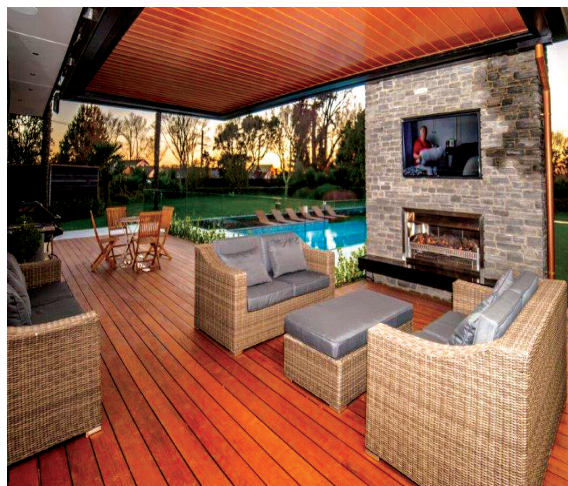

200 SUPER ROOF LITE CURVED

introducing a new generation of opening roofs

Super Roof Lite Curved is the third and newest addition to the series of three Super Roofs. Designed by request from a Sydney architect for a prestigious project on Sydney Harbour, Super Roof Lite Curved offers identical spanning capabilities to the Super Roof Lite system.

Both Super Roof Lites span up to 4500mm in medium wind zones and offer excellent spanning capacity for the majority of residential applications. Now comes with a 185mm extra wide gutter to all four sides as standard.

Choose from the clean angular lines of Super Roof Lite, or the softer rounded look of Super Roof Lite Curved.

200 SUPER ROOF LITE - CURVED

OPERATING YOUR OPENING ROOF - THE CHOICE IS YOURS

All motors, sensors and controllers carry a 5 year warranty. Refer to the Louvretec Product Warranty for details.

Remote controlled

Wall switches

Home Automation

Sensors

Hand operated

RAIN SENSOR

OPTIONAL EXTRAS

Enhance your site to suit your needs.

SURFACE COATINGS

A wide range of options are available.