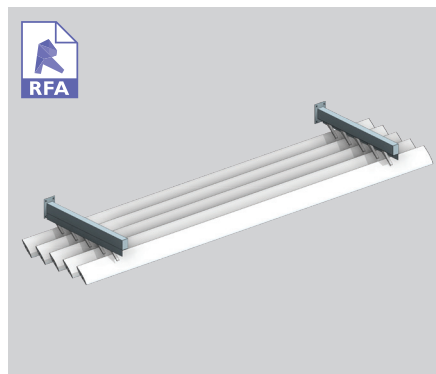

150MM MIDI LOUVRE

wave shape

The 150mm Midi is the largest of the 'wave' shape group of louvres. The wider blade spans well and is ideal for closing off decks and verandah spaces. This versatile louvre is available in both Spiral (motorised and hand operable) and KISS (hand adjustable) Pivot systems. KISS Pivot louvres are hand operated and can be locked closed and in various opened positions. A woolpile closing insert ensures a snug fit when closed. This blade is well suited fixed within an opening or within sliding, bifolding or hinged doors. Also available end and bracket fixed.

150MM KISS PIVOT

150MM SPIRAL PIVOT

150MM END FIXED OVERHEAD

150MM BRACKET FIXED VERTICAL

150MM BRACKET FIXED OVERHEAD

150MM KISS PIVOT SLIDING DOOR

SURFACE COATINGS

A wide range of options are available.

ANODISED

WOOD FINISH

POWDERCOATED

OPERATING THIS SUN LOUVRE - THE CHOICE IS YOURS

Fixed options

Operable systems

LOUVRETEC GEARBOX

MOTORS AND SENSORS