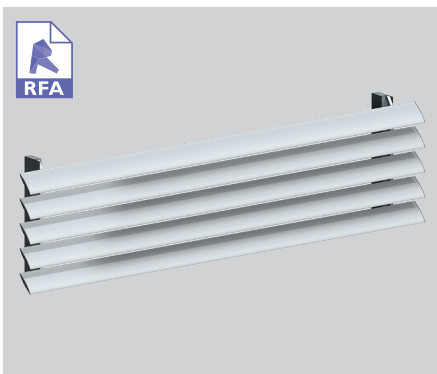

150MM MIDI LOUVRE

wave shape

The 150mm Midi is the largest of the 'wave' shape group of louvres. The wider blade spans well and is ideal for closing off decks and verandah spaces. This versatile louvre is available in both Spiral (motorised and hand operable) and KISS (hand adjustable) Pivot systems. KISS Pivot louvres are hand operated and can be locked closed and in various opened positions. A woolpile closing insert ensures a snug fit when closed. This blade is well suited fixed within an opening or within sliding, bifolding or hinged doors. Also available end and bracket fixed.

150MM KISS PIVOT

150MM SPIRAL PIVOT

150MM END FIXED OVERHEAD

150MM BRACKET FIXED VERTICAL

150MM BRACKET FIXED OVERHEAD

150MM KISS PIVOT SLIDING DOOR

SURFACE COATINGS

A wide range of options are available.

ANODISED

WOOD FINISH

POWDERCOATED

OPERATING THIS SUN LOUVRE - THE CHOICE IS YOURS

Fixed options

Operable systems

LOUVRETEC GEARBOX

MOTORS AND SENSORS