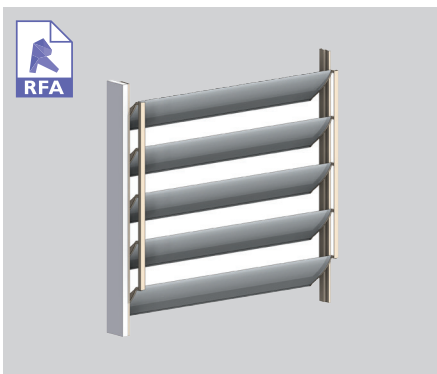

150MM MIDI LOUVRE

wave shape

The 150mm Midi is the largest of the 'wave' shape group of louvres. The wider blade spans well and is ideal for closing off decks and verandah spaces. This versatile louvre is available in both Spiral (motorised and hand operable) and KISS (hand adjustable) Pivot systems. KISS Pivot louvres are hand operated and can be locked closed and in various opened positions. A woolpile closing insert ensures a snug fit when closed. This blade is well suited fixed within an opening or within sliding, bifolding or hinged doors. Also available end and bracket fixed.

150MM KISS PIVOT

150MM SPIRAL PIVOT

150MM END FIXED OVERHEAD

150MM BRACKET FIXED VERTICAL

150MM BRACKET FIXED OVERHEAD

150MM KISS PIVOT SLIDING DOOR

SURFACE COATINGS

A wide range of options are available.

ANODISED

WOOD FINISH

POWDERCOATED

OPERATING THIS SUN LOUVRE - THE CHOICE IS YOURS

Fixed options

Operable systems

LOUVRETEC GEARBOX

MOTORS AND SENSORS