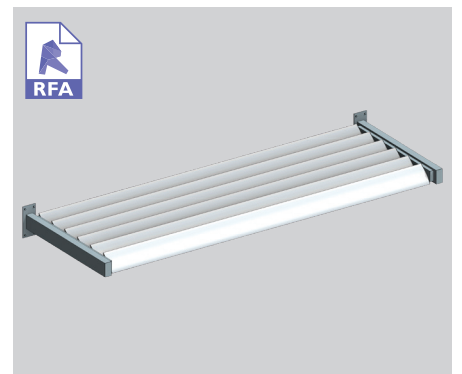

150MM MIDI LOUVRE

wave shape

The 150mm Midi is the largest of the 'wave' shape group of louvres. The wider blade spans well and is ideal for closing off decks and verandah spaces. This versatile louvre is available in both Spiral (motorised and hand operable) and KISS (hand adjustable) Pivot systems. KISS Pivot louvres are hand operated and can be locked closed and in various opened positions. A woolpile closing insert ensures a snug fit when closed. This blade is well suited fixed within an opening or within sliding, bifolding or hinged doors. Also available end and bracket fixed.

150MM KISS PIVOT

150MM SPIRAL PIVOT

150MM END FIXED OVERHEAD

150MM BRACKET FIXED VERTICAL

150MM BRACKET FIXED OVERHEAD

150MM KISS PIVOT SLIDING DOOR

SURFACE COATINGS

A wide range of options are available.

ANODISED

WOOD FINISH

POWDERCOATED

OPERATING THIS SUN LOUVRE - THE CHOICE IS YOURS

Fixed options

Operable systems

LOUVRETEC GEARBOX

MOTORS AND SENSORS