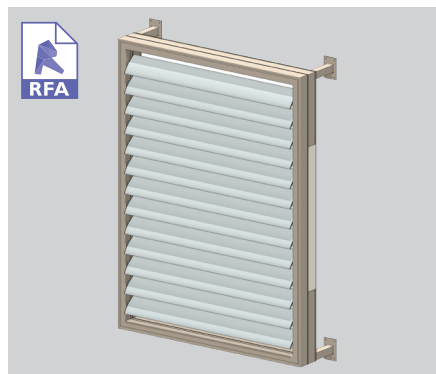

150MM MIDI LOUVRE

wave shape

The 150mm Midi is the largest of the 'wave' shape group of louvres. The wider blade spans well and is ideal for closing off decks and verandah spaces. This versatile louvre is available in both Spiral (motorised and hand operable) and KISS (hand adjustable) Pivot systems. KISS Pivot louvres are hand operated and can be locked closed and in various opened positions. A woolpile closing insert ensures a snug fit when closed. This blade is well suited fixed within an opening or within sliding, bifolding or hinged doors. Also available end and bracket fixed.

150MM KISS PIVOT

150MM SPIRAL PIVOT

150MM END FIXED OVERHEAD

150MM BRACKET FIXED VERTICAL

150MM BRACKET FIXED OVERHEAD

150MM KISS PIVOT SLIDING DOOR

SURFACE COATINGS

A wide range of options are available.

ANODISED

WOOD FINISH

POWDERCOATED

OPERATING THIS SUN LOUVRE - THE CHOICE IS YOURS

Fixed options

Operable systems

LOUVRETEC GEARBOX

MOTORS AND SENSORS