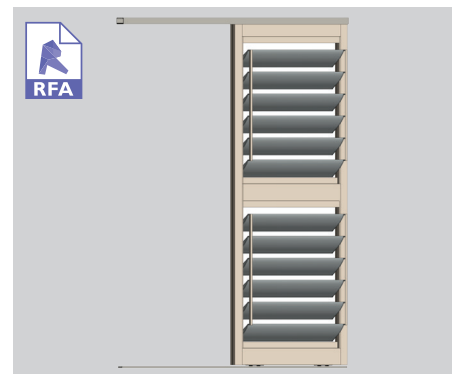

150MM MIDI LOUVRE

wave shape

The 150mm Midi is the largest of the 'wave' shape group of louvres. The wider blade spans well and is ideal for closing off decks and verandah spaces. This versatile louvre is available in both Spiral (motorised and hand operable) and KISS (hand adjustable) Pivot systems. KISS Pivot louvres are hand operated and can be locked closed and in various opened positions. A woolpile closing insert ensures a snug fit when closed. This blade is well suited fixed within an opening or within sliding, bifolding or hinged doors. Also available end and bracket fixed.

150MM KISS PIVOT

150MM SPIRAL PIVOT

150MM END FIXED OVERHEAD

150MM BRACKET FIXED VERTICAL

150MM BRACKET FIXED OVERHEAD

150MM KISS PIVOT SLIDING DOOR

SURFACE COATINGS

A wide range of options are available.