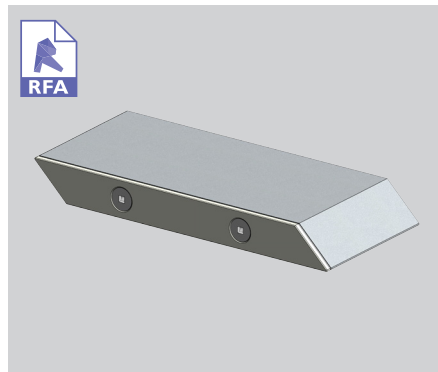

PRODUCT OVERVIEW 150MM HELENA BAY 45° FIXED WEATHERBOARD PANEL

150MM HELENA BAY 45° FIXED WEATHERBOARD PANEL

wall panel / sun louvre / balustrade

This blade has been specifically designed for end fixing or bracket fixing only.

The 45° mitred end of the blade presents a flush vertical face to the leading edge of the panel.

The triple box section design provides excellent strength and spanning capabilities for both vertical and horizontal panels.

END FIXED VERTICAL PANELS

END FIXED OVERHEAD PANELS

BRACKET FIXED VERTICAL PANELS

BRACKET FIXED OVERHEAD PANELS

150MM HELENA BAY 45 DEGREE FIXED WEATHERBOARD

SURFACE COATINGS

A wide range of options are available.