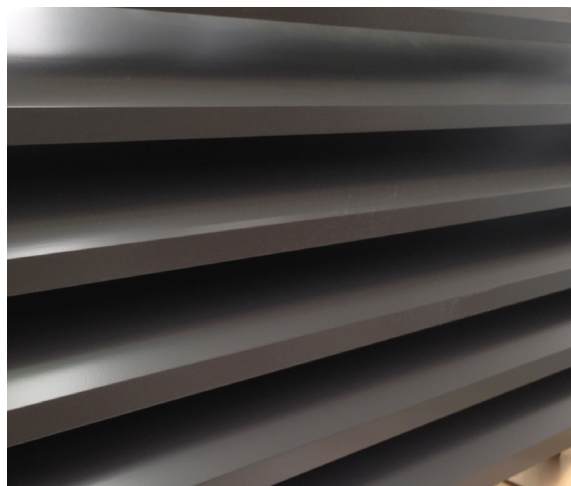

PRODUCT OVERVIEW 150MM HELENA BAY 45° FIXED WEATHERBOARD PANEL

150MM HELENA BAY 45° FIXED WEATHERBOARD PANEL

wall panel / sun louvre / balustrade

This blade has been specifically designed for end fixing or bracket fixing only.

The 45° mitred end of the blade presents a flush vertical face to the leading edge of the panel.

The triple box section design provides excellent strength and spanning capabilities for both vertical and horizontal panels.

END FIXED VERTICAL PANELS

END FIXED OVERHEAD PANELS

BRACKET FIXED VERTICAL PANELS

BRACKET FIXED OVERHEAD PANELS

150MM HELENA BAY 45 DEGREE FIXED WEATHERBOARD

SURFACE COATINGS

A wide range of options are available.