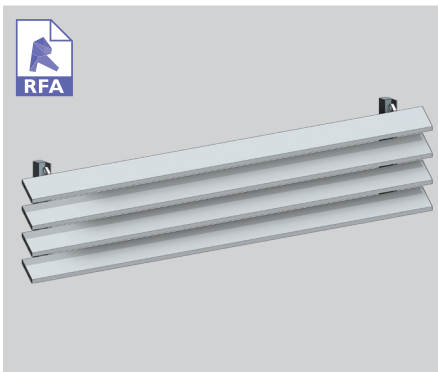

PRODUCT OVERVIEW 150MM HELENA BAY 45° FIXED WEATHERBOARD PANEL

150MM HELENA BAY 45° FIXED WEATHERBOARD PANEL

wall panel / sun louvre / balustrade

This blade has been specifically designed for end fixing or bracket fixing only.

The 45° mitred end of the blade presents a flush vertical face to the leading edge of the panel.

The triple box section design provides excellent strength and spanning capabilities for both vertical and horizontal panels.

END FIXED VERTICAL PANELS

END FIXED OVERHEAD PANELS

BRACKET FIXED VERTICAL PANELS

BRACKET FIXED OVERHEAD PANELS

150MM HELENA BAY 45 DEGREE FIXED WEATHERBOARD

SURFACE COATINGS

A wide range of options are available.