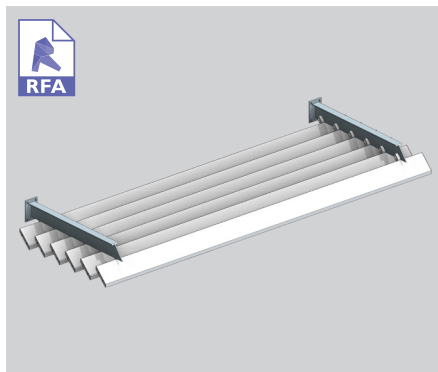

PRODUCT OVERVIEW 150MM HELENA BAY 45° FIXED WEATHERBOARD PANEL

150MM HELENA BAY 45° FIXED WEATHERBOARD PANEL

wall panel / sun louvre / balustrade

This blade has been specifically designed for end fixing or bracket fixing only.

The 45° mitred end of the blade presents a flush vertical face to the leading edge of the panel.

The triple box section design provides excellent strength and spanning capabilities for both vertical and horizontal panels.

END FIXED VERTICAL PANELS

END FIXED OVERHEAD PANELS

BRACKET FIXED VERTICAL PANELS

BRACKET FIXED OVERHEAD PANELS

150MM HELENA BAY 45 DEGREE FIXED WEATHERBOARD

SURFACE COATINGS

A wide range of options are available.