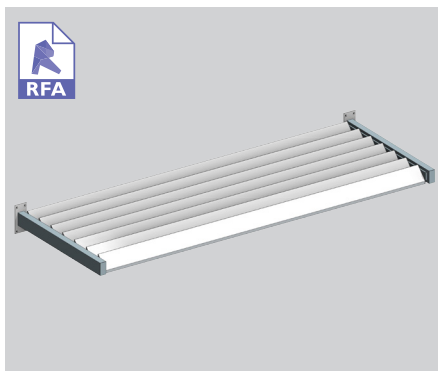

PRODUCT OVERVIEW 150MM HELENA BAY 45° FIXED WEATHERBOARD PANEL

150MM HELENA BAY 45° FIXED WEATHERBOARD PANEL

wall panel / sun louvre / balustrade

This blade has been specifically designed for end fixing or bracket fixing only.

The 45° mitred end of the blade presents a flush vertical face to the leading edge of the panel.

The triple box section design provides excellent strength and spanning capabilities for both vertical and horizontal panels.

END FIXED VERTICAL PANELS

END FIXED OVERHEAD PANELS

BRACKET FIXED VERTICAL PANELS

BRACKET FIXED OVERHEAD PANELS

150MM HELENA BAY 45 DEGREE FIXED WEATHERBOARD

SURFACE COATINGS

A wide range of options are available.