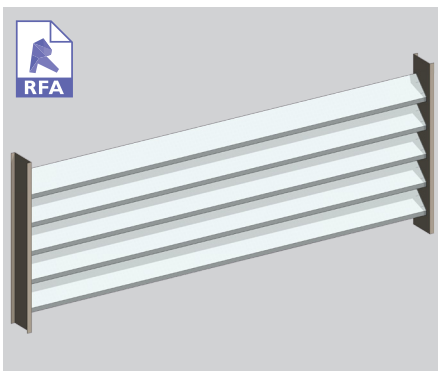

PRODUCT OVERVIEW 150MM HELENA BAY 45° FIXED WEATHERBOARD PANEL

150MM HELENA BAY 45° FIXED WEATHERBOARD PANEL

wall panel / sun louvre / balustrade

This blade has been specifically designed for end fixing or bracket fixing only.

The 45° mitred end of the blade presents a flush vertical face to the leading edge of the panel.

The triple box section design provides excellent strength and spanning capabilities for both vertical and horizontal panels.

END FIXED VERTICAL PANELS

END FIXED OVERHEAD PANELS

BRACKET FIXED VERTICAL PANELS

BRACKET FIXED OVERHEAD PANELS

150MM HELENA BAY 45 DEGREE FIXED WEATHERBOARD

SURFACE COATINGS

A wide range of options are available.