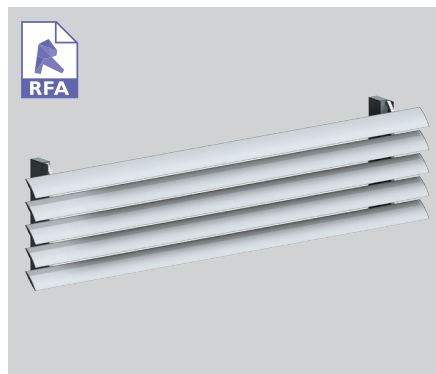

## 120MM AIRFOIL LOUVRE

wide range of design applications

This airfoil shaped sun louvre blade combines distinctive styling and cool functionality in one.

Also available in 180mm wide, both the 120mm and the 180mm Airfoil sun louvre blades provide a wide range of design applications.

Available motorised or hand operable using the Spiral Pivot system. The 120mm Airfoil is ideal for use within a structural frame for external window protection and privacy.

Also available as end fixed or bracket fixed, horizontal or vertical overhead panels.

ELAM STREET STRUCTURAL FRAME - HORIZONTAL

SUPER ELAM STREET STRUCTURAL FRAME WITH SUB-FRAME

END FIXED - VERTICAL PANEL

END FIXED - OVERHEAD PANEL

BRACKET FIXED - VERTICAL PANEL

BRACKET FIXED - OVERHEAD PANEL