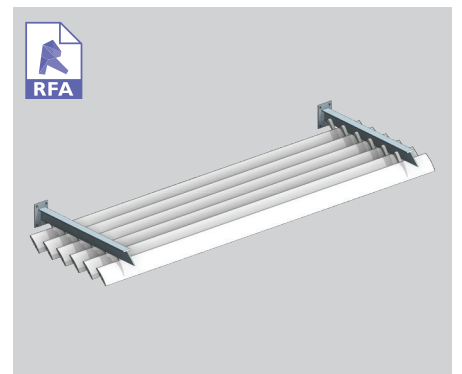

## 120MM AIRFOIL LOUVRE

wide range of design applications

This airfoil shaped sun louvre blade combines distinctive styling and cool functionality in one.

Also available in 180mm wide, both the 120mm and the 180mm Airfoil sun louvre blades provide a wide range of design applications.

Available motorised or hand operable using the Spiral Pivot system. The 120mm Airfoil is ideal for use within a structural frame for external window protection and privacy.

Also available as end fixed or bracket fixed, horizontal or vertical overhead panels.

ELAM STREET STRUCTURAL FRAME - HORIZONTAL

SUPER ELAM STREET STRUCTURAL FRAME WITH SUB-FRAME

END FIXED - VERTICAL PANEL

END FIXED - OVERHEAD PANEL

BRACKET FIXED - VERTICAL PANEL

BRACKET FIXED - OVERHEAD PANEL