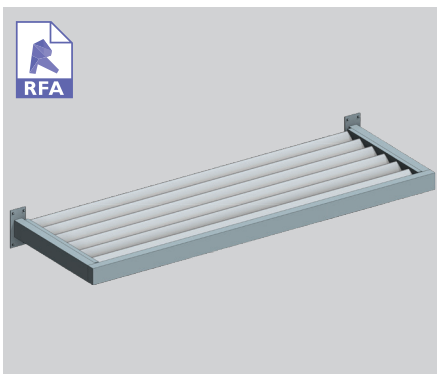

## 120MM AIRFOIL LOUVRE

wide range of design applications

This airfoil shaped sun louvre blade combines distinctive styling and cool functionality in one.

Also available in 180mm wide, both the 120mm and the 180mm Airfoil sun louvre blades provide a wide range of design applications.

Available motorised or hand operable using the Spiral Pivot system. The 120mm Airfoil is ideal for use within a structural frame for external window protection and privacy.

Also available as end fixed or bracket fixed, horizontal or vertical overhead panels.

ELAM STREET STRUCTURAL FRAME - HORIZONTAL

SUPER ELAM STREET STRUCTURAL FRAME WITH SUB-FRAME

END FIXED - VERTICAL PANEL

END FIXED - OVERHEAD PANEL

BRACKET FIXED - VERTICAL PANEL

BRACKET FIXED - OVERHEAD PANEL