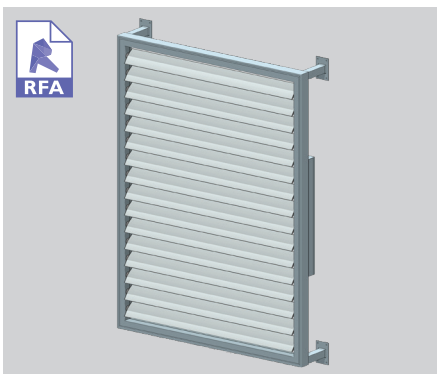

## 120MM AIRFOIL LOUVRE

wide range of design applications

This airfoil shaped sun louvre blade combines distinctive styling and cool functionality in one.

Also available in 180mm wide, both the 120mm and the 180mm Airfoil sun louvre blades provide a wide range of design applications.

Available motorised or hand operable using the Spiral Pivot system. The 120mm Airfoil is ideal for use within a structural frame for external window protection and privacy.

Also available as end fixed or bracket fixed, horizontal or vertical overhead panels.

ELAM STREET STRUCTURAL FRAME - HORIZONTAL

SUPER ELAM STREET STRUCTURAL FRAME WITH SUB-FRAME

END FIXED - VERTICAL PANEL

END FIXED - OVERHEAD PANEL

BRACKET FIXED - VERTICAL PANEL

BRACKET FIXED - OVERHEAD PANEL