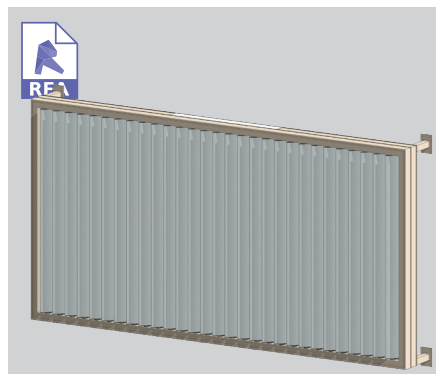

## 120MM AIRFOIL LOUVRE

wide range of design applications

This airfoil shaped sun louvre blade combines distinctive styling and cool functionality in one.

Also available in 180mm wide, both the 120mm and the 180mm Airfoil sun louvre blades provide a wide range of design applications.

Available motorised or hand operable using the Spiral Pivot system. The 120mm Airfoil is ideal for use within a structural frame for external window protection and privacy.

Also available as end fixed or bracket fixed, horizontal or vertical overhead panels.

ELAM STREET STRUCTURAL FRAME - HORIZONTAL

SUPER ELAM STREET STRUCTURAL FRAME WITH SUB-FRAME

END FIXED - VERTICAL PANEL

END FIXED - OVERHEAD PANEL

BRACKET FIXED - VERTICAL PANEL

BRACKET FIXED - OVERHEAD PANEL