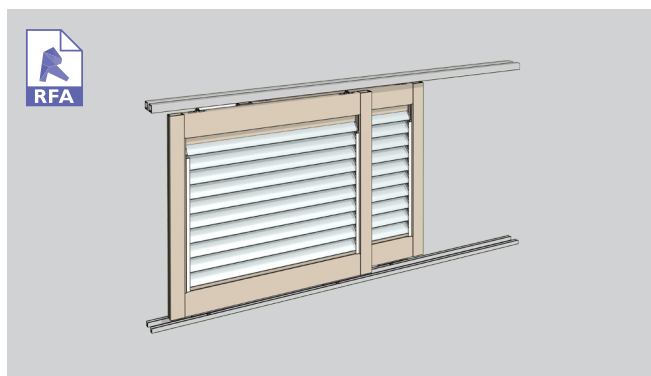

COASTAL 120 TOP HUNG SLIDING SHUTTER & WINDOW

external shutter systems

Coastal 120 Sliders are designed for top hung sliding shutter doors and windows weighing up to a maximum finished panel weight of 120kg.

Typically allow between 12kg - 14kg per sqm when calculating weight of slider.

Contact Louvretec regarding structural design of panel.

COASTAL 120 TOP HUNG SLIDING SHUTTER

COASTAL 120 TOP HUNG SLIDING WINDOW

GUIDELINES AT A GLANCE - MAXIMUM PANEL SIZES

SURFACE COATINGS

A wide range of options are available.

ANODISED

WOOD FINISH

POWDERCOATED

OPERATING YOUR SHUTTER INFILLS - THE CHOICE IS YOURS

Fixed options