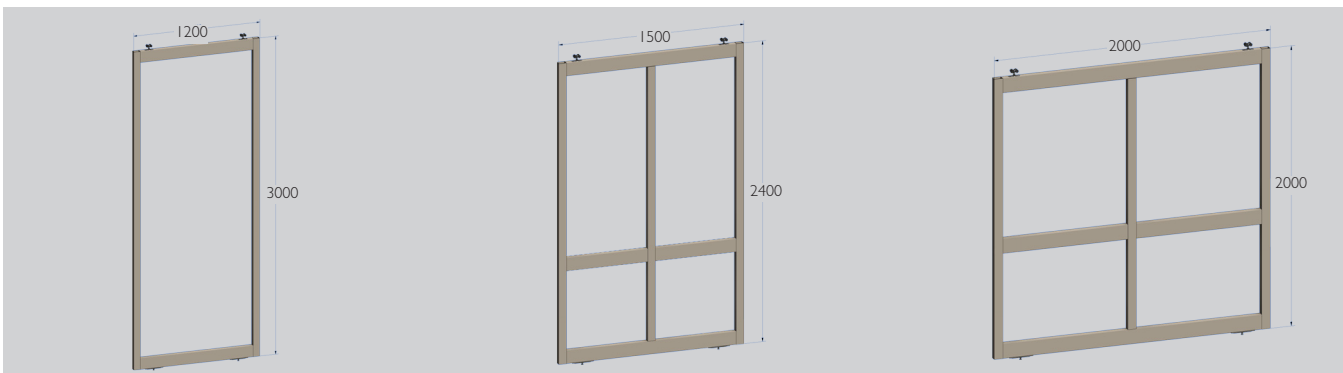

COASTAL 120 TOP HUNG SLIDING SHUTTER & WINDOW

external shutter systems

Coastal 120 Sliders are designed for top hung sliding shutter doors and windows weighing up to a maximum finished panel weight of 120kg.

Typically allow between 12kg - 14kg per sqm when calculating weight of slider.

Contact Louvretec regarding structural design of panel.

COASTAL 120 TOP HUNG SLIDING SHUTTER

COASTAL 120 TOP HUNG SLIDING WINDOW

GUIDELINES AT A GLANCE - MAXIMUM PANEL SIZES

SURFACE COATINGS

A wide range of options are available.

ANODISED

WOOD FINISH

POWDERCOATED

OPERATING YOUR SHUTTER INFILLS - THE CHOICE IS YOURS

Fixed options