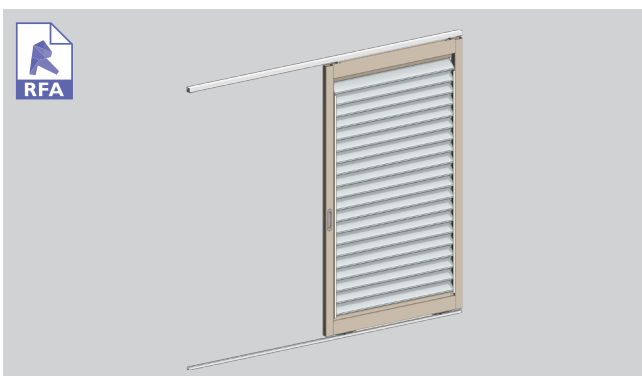

COASTAL 120 TOP HUNG SLIDING SHUTTER & WINDOW

external shutter systems

Coastal 120 Sliders are designed for top hung sliding shutter doors and windows weighing up to a maximum finished panel weight of 120kg.

Typically allow between 12kg - 14kg per sqm when calculating weight of slider.

Contact Louvretec regarding structural design of panel.

COASTAL 120 TOP HUNG SLIDING SHUTTER

COASTAL 120 TOP HUNG SLIDING WINDOW

GUIDELINES AT A GLANCE - MAXIMUM PANEL SIZES

SURFACE COATINGS

A wide range of options are available.

ANODISED

WOOD FINISH

POWDERCOATED

OPERATING YOUR SHUTTER INFILLS - THE CHOICE IS YOURS

Fixed options