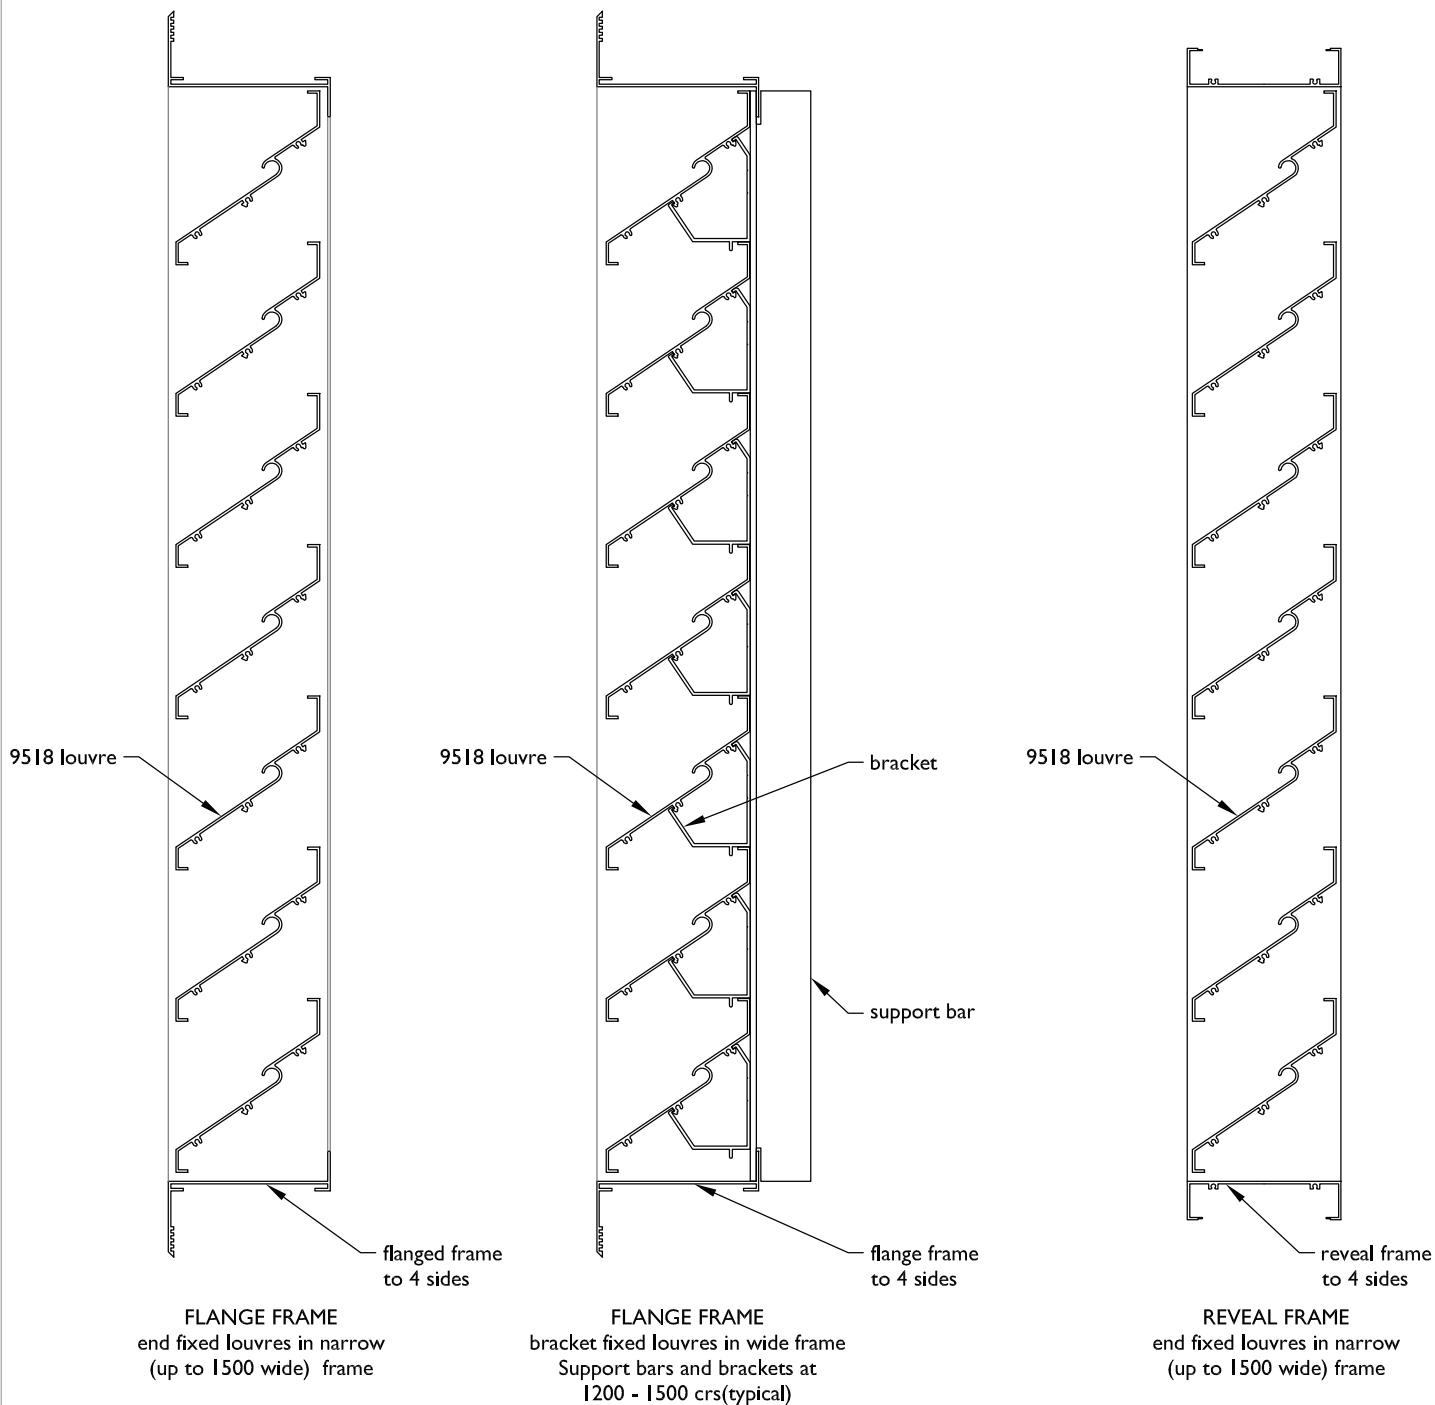

TYPICAL DETAIL : CUSTOM MADE - VENTILATION LOUVRE ASSEMBLIES

ALUMINIUM BIRD MESH IS AN OPTIONAL
EXTRA TO VENTILATION LOUVRES