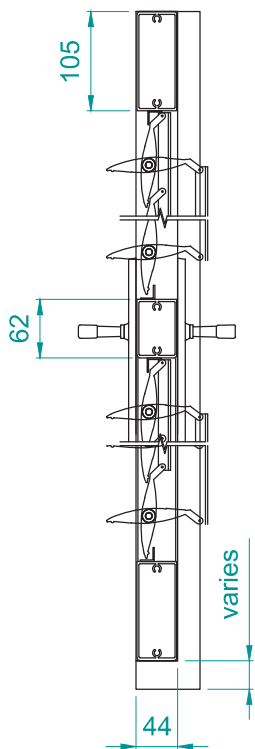

TYPICAL DETAIL : COASTAL SERIES STANDARD AND HEAVY DUTY HINGED DOORS

STANDARD HINGED DOOR

standard hinged door with transom showing 70mm kiss pivot louvres

STANDARD FRENCH DOOR

standard hinged two panel french door showing 70mm end fixed louvres, no transom required.

HEAVY DUTY HINGED DOOR
90MM KISS PIVOT HEAVY DUTY

hinged door with transom showing 90mm kiss pivot louvres.

heavy duty hinged door with transom Louvres in closed position.