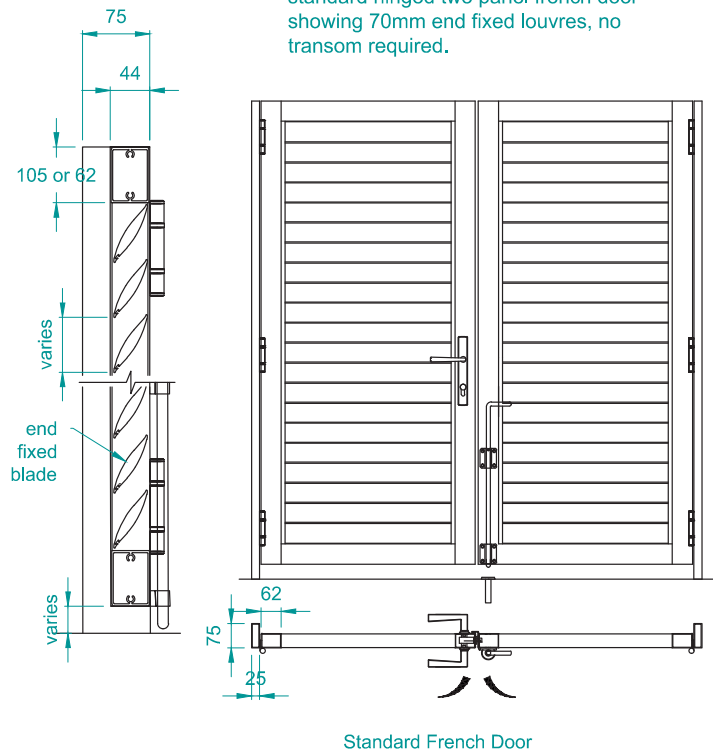

TYPICAL DETAIL : COASTAL SERIES STANDARD AND HEAVY DUTY HINGED DOORS

STANDARD HINGED DOOR

standard hinged door with transom showing 70mm kiss pivot louvres

STANDARD FRENCH DOOR

standard hinged two panel french door showing 70mm end fixed louvres, no transom required.

HEAVY DUTY HINGED DOOR
90MM KISS PIVOT HEAVY DUTY

hinged door with transom showing 90mm kiss pivot louvres.

heavy duty hinged door with transom Louvres in closed position.