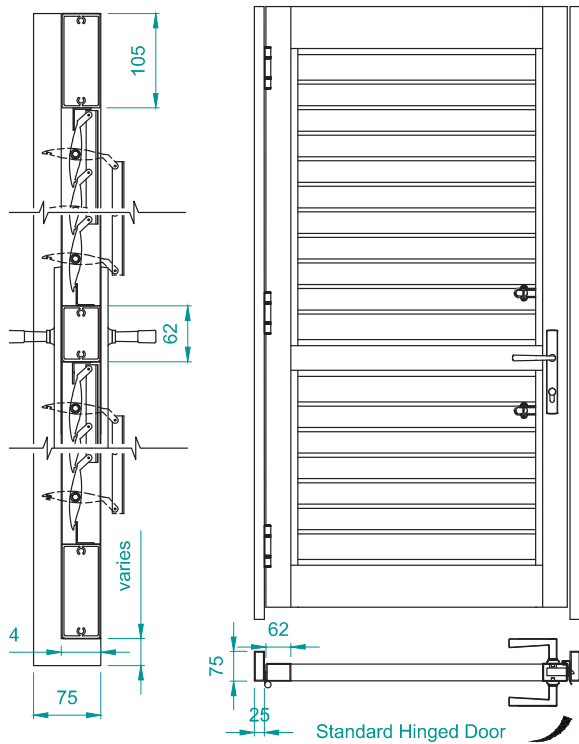

TYPICAL DETAIL : COASTAL SERIES STANDARD AND HEAVY DUTY HINGED DOORS

STANDARD HINGED DOOR

standard hinged door with transom showing 70mm kiss pivot louvres

STANDARD FRENCH DOOR

standard hinged two panel french door showing 70mm end fixed louvres, no transom required.

HEAVY DUTY HINGED DOOR
90MM KISS PIVOT HEAVY DUTY

hinged door with transom showing 90mm kiss pivot louvres.

heavy duty hinged door with transom Louvres in closed position.