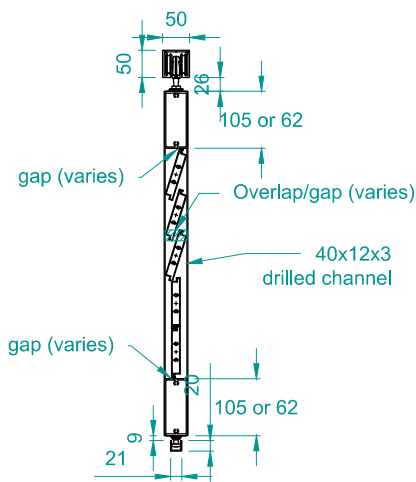

END FIXED 95MM BELLA VISTA

End-fixed Bellavista (dimensions)  
Coastal 250 Top Hung Slider

KISS PIVOT 95MM BELLA VISTA

END FIXED 95MM BELLA VISTA HEAVY

End-fixed Bellavista Heavy (dimensions)  
Coastal 250 Top Hung Slider

KISS PIVOT 95MM BELLA VISTA HEAVY