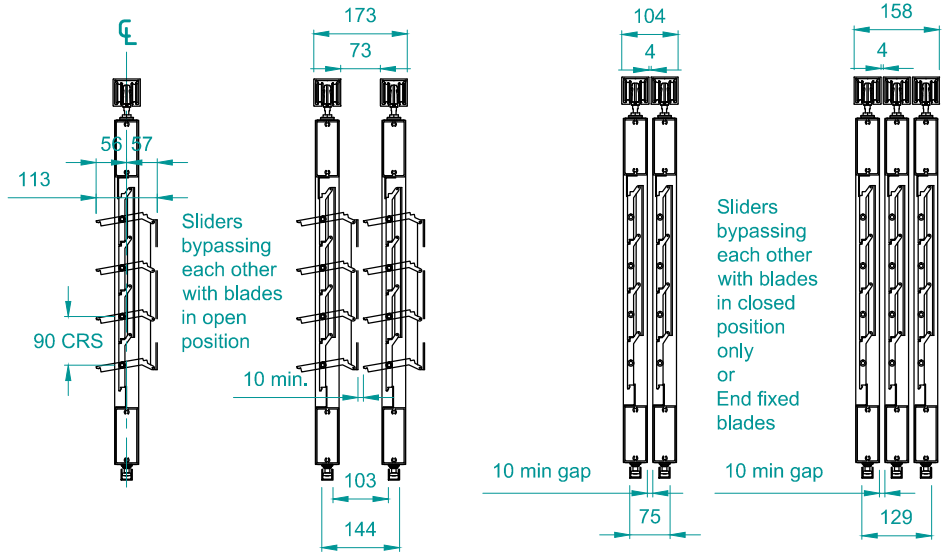

END FIXED 95MM BELLA VISTA

End-fixed Bellavista (dimensions)  
Coastal 250 Top Hung Slider

KISS PIVOT 95MM BELLA VISTA

END FIXED 95MM BELLA VISTA HEAVY

End-fixed Bellavista Heavy (dimensions)  
Coastal 250 Top Hung Slider

KISS PIVOT 95MM BELLA VISTA HEAVY