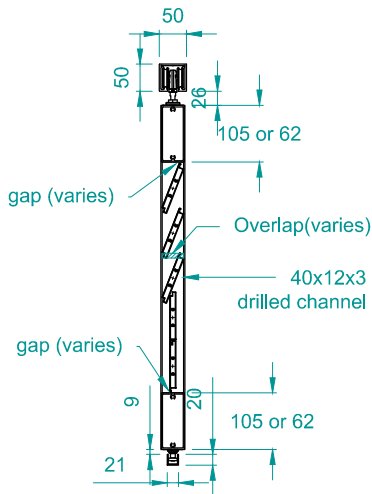

END FIXED 95MM BELLA VISTA

End-fixed Bellavista (dimensions)  
Coastal 250 Top Hung Slider

KISS PIVOT 95MM BELLA VISTA

END FIXED 95MM BELLA VISTA HEAVY

End-fixed Bellavista Heavy (dimensions)  
Coastal 250 Top Hung Slider

KISS PIVOT 95MM BELLA VISTA HEAVY