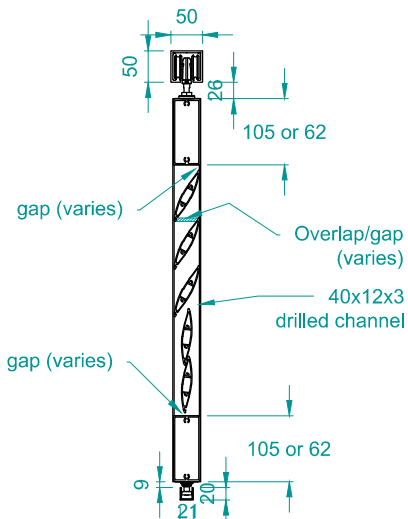

TYPICAL DETAIL : COASTAL250 TOP HUNG SLIDING DOORS

END FIXED 70MM

End-fixed 70 Mini Louvre (dimensions)
Coastal 250 Top Hung Slider

KISS PIVOT 70MM

END FIXED 90MM

End-fixed 90 Midi Louvre (dimensions)
Coastal 250 Top Hung Slider

KISS PIVOT 90MM

END FIXED 150MM

End-fixed 150 Midi Louvre (dimensions)
Coastal 250 Top Hung Slider

KISS PIVOT 150MM