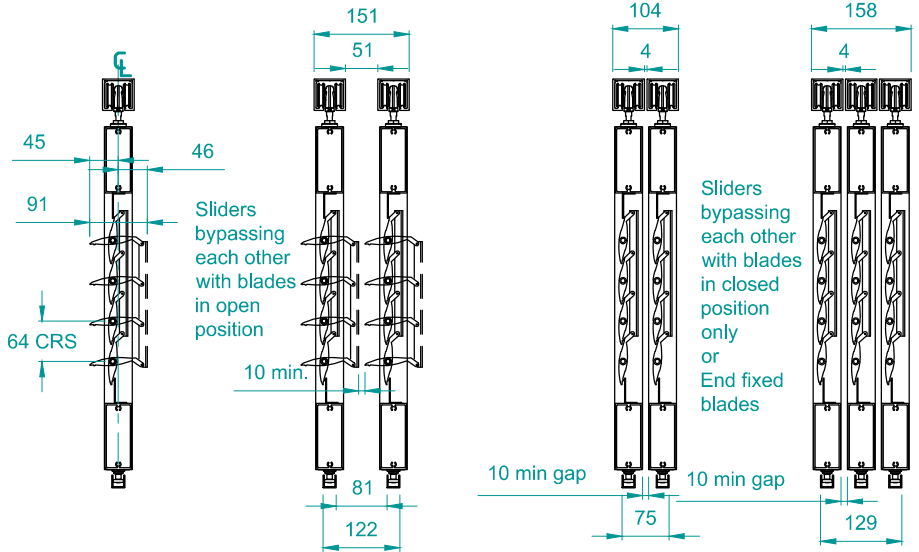

TYPICAL DETAIL : COASTAL250 TOP HUNG SLIDING DOORS

END FIXED 70MM

End-fixed 70 Mini Louvre (dimensions)
Coastal 250 Top Hung Slider

KISS PIVOT 70MM

END FIXED 90MM

End-fixed 90 Midi Louvre (dimensions)
Coastal 250 Top Hung Slider

KISS PIVOT 90MM

END FIXED 150MM

End-fixed 150 Midi Louvre (dimensions)
Coastal 250 Top Hung Slider

KISS PIVOT 150MM