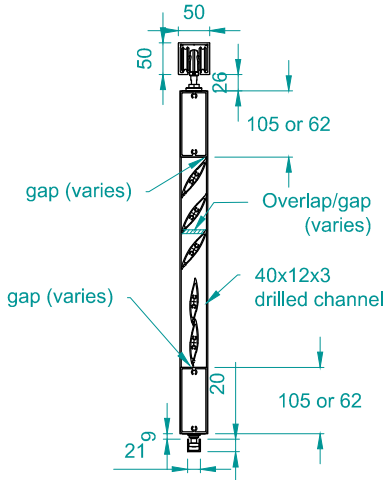

TYPICAL DETAIL : COASTAL250 TOP HUNG SLIDING DOORS

END FIXED 70MM

End-fixed 70 Mini Louvre (dimensions)
Coastal 250 Top Hung Slider

KISS PIVOT 70MM

END FIXED 90MM

End-fixed 90 Midi Louvre (dimensions)
Coastal 250 Top Hung Slider

KISS PIVOT 90MM

END FIXED 150MM

End-fixed 150 Midi Louvre (dimensions)
Coastal 250 Top Hung Slider

KISS PIVOT 150MM