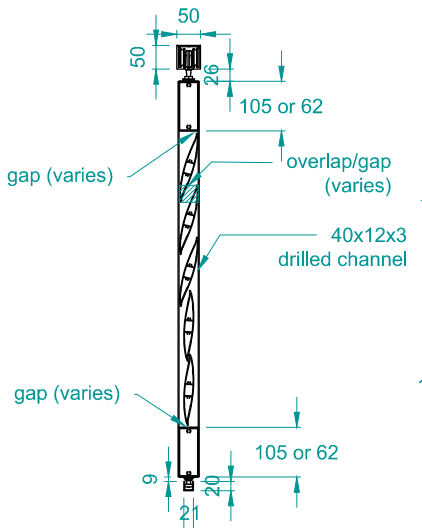

TYPICAL DETAIL : COASTAL250 TOP HUNG SLIDING DOORS

END FIXED 70MM

End-fixed 70 Mini Louvre (dimensions)
Coastal 250 Top Hung Slider

KISS PIVOT 70MM

END FIXED 90MM

End-fixed 90 Midi Louvre (dimensions)
Coastal 250 Top Hung Slider

KISS PIVOT 90MM

END FIXED 150MM

End-fixed 150 Midi Louvre (dimensions)
Coastal 250 Top Hung Slider

KISS PIVOT 150MM