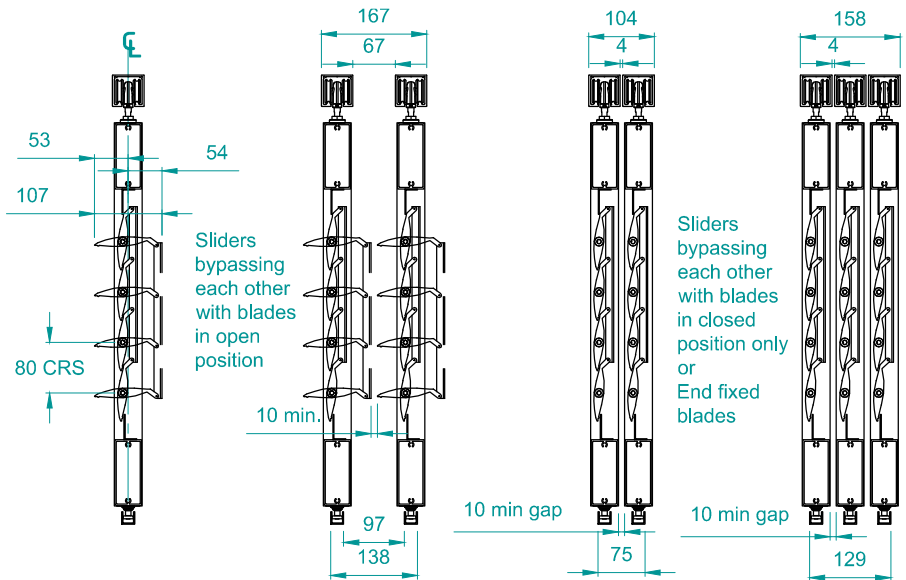

TYPICAL DETAIL : COASTAL250 TOP HUNG SLIDING DOORS

END FIXED 70MM

End-fixed 70 Mini Louvre (dimensions)
Coastal 250 Top Hung Slider

KISS PIVOT 70MM

END FIXED 90MM

End-fixed 90 Midi Louvre (dimensions)
Coastal 250 Top Hung Slider

KISS PIVOT 90MM

END FIXED 150MM

End-fixed 150 Midi Louvre (dimensions)
Coastal 250 Top Hung Slider

KISS PIVOT 150MM