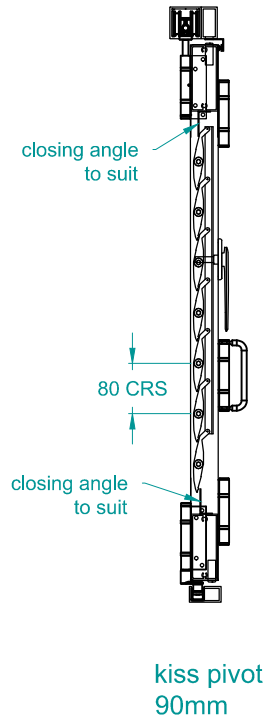

TYPICAL DETAIL : COASTAL100 BIFOLD DOORS

70MM KISS PIVOT AND END FIXED

90MM KISS PIVOT AND END FIXED

150MM KISS PIVOT AND END FIXED

95MM BELLA VISTA KISS PIVOT AND END FIXED

95MM BELLA VISTA HEAVY KISS PIVOT AND END FIXED