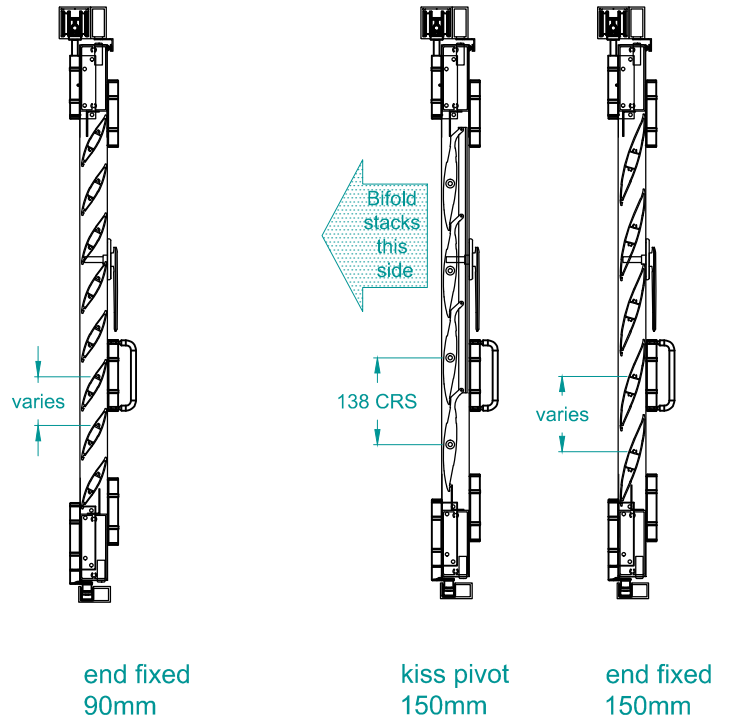

TYPICAL DETAIL : COASTAL100 BIFOLD DOORS

70MM KISS PIVOT AND END FIXED

90MM KISS PIVOT AND END FIXED

150MM KISS PIVOT AND END FIXED

95MM BELLA VISTA KISS PIVOT AND END FIXED

95MM BELLA VISTA HEAVY KISS PIVOT AND END FIXED