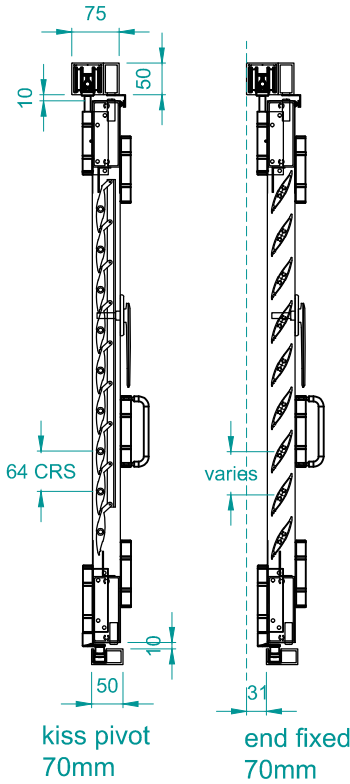

TYPICAL DETAIL : COASTAL100 BIFOLD DOORS

70MM KISS PIVOT AND END FIXED

90MM KISS PIVOT AND END FIXED

150MM KISS PIVOT AND END FIXED

95MM BELLA VISTA KISS PIVOT AND END FIXED

95MM BELLA VISTA HEAVY KISS PIVOT AND END FIXED