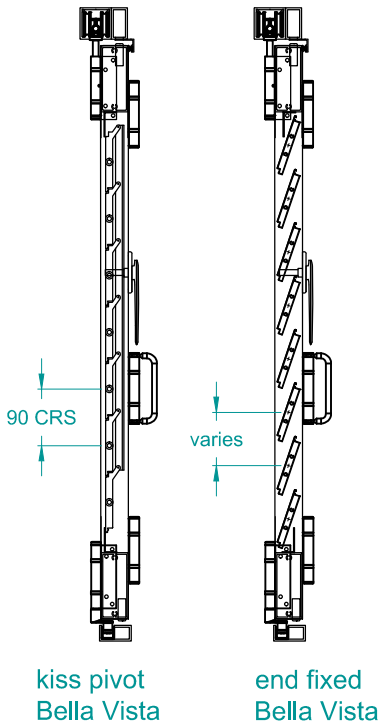

TYPICAL DETAIL : COASTAL100 BIFOLD DOORS

70MM KISS PIVOT AND END FIXED

90MM KISS PIVOT AND END FIXED

150MM KISS PIVOT AND END FIXED

95MM BELLA VISTA KISS PIVOT AND END FIXED

95MM BELLA VISTA HEAVY KISS PIVOT AND END FIXED