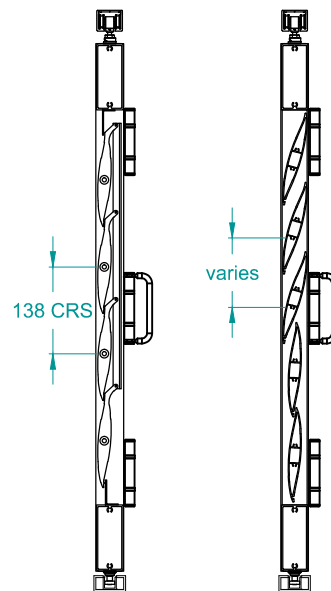

TYPICAL DETAIL : COASTAL 25 BIFOLD DOORS AND WINDOWS

70MM KISS PIVOT AND END FIXED

kiss pivot
70mm

end fixed
70mm

90MM KISS PIVOT AND END FIXED

kiss pivot
90mm

end fixed
90mm

150MM KISS PIVOT AND END FIXED

kiss pivot
150mm

end fixed
150mm

95MM BELLA VISTA KISS PIVOT AND
END FIXED

kiss pivot
Bella Vista

end fixed
Bella Vista

95MM BELLA VISTA HEAVY
KISS PIVOT AND END FIXED

kiss pivot Bella
Vista heavy

end fixed Bella
Vista heavy