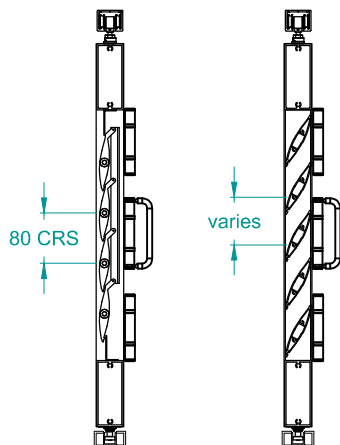

TYPICAL DETAIL : COASTAL 25 BIFOLD DOORS AND WINDOWS

70MM KISS PIVOT AND END FIXED

kiss pivot
70mm

end fixed
70mm

90MM KISS PIVOT AND END FIXED

kiss pivot
90mm

end fixed
90mm

150MM KISS PIVOT AND END FIXED

kiss pivot
150mm

end fixed
150mm

95MM BELLA VISTA KISS PIVOT AND
END FIXED

kiss pivot
Bella Vista

end fixed
Bella Vista

95MM BELLA VISTA HEAVY
KISS PIVOT AND END FIXED

kiss pivot Bella
Vista heavy

end fixed Bella
Vista heavy