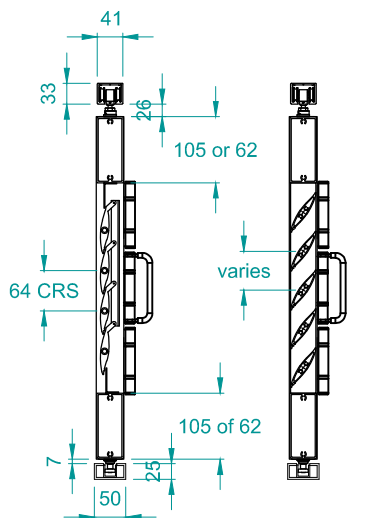

TYPICAL DETAIL : COASTAL 25 BIFOLD DOORS AND WINDOWS

70MM KISS PIVOT AND END FIXED

kiss pivot
70mm

end fixed
70mm

90MM KISS PIVOT AND END FIXED

kiss pivot
90mm

end fixed
90mm

150MM KISS PIVOT AND END FIXED

kiss pivot
150mm

end fixed
150mm

95MM BELLA VISTA KISS PIVOT AND
END FIXED

kiss pivot
Bella Vista

end fixed
Bella Vista

95MM BELLA VISTA HEAVY
KISS PIVOT AND END FIXED

kiss pivot Bella
Vista heavy

end fixed Bella
Vista heavy