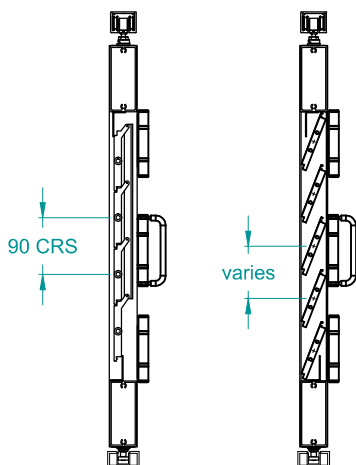

TYPICAL DETAIL : COASTAL 25 BIFOLD DOORS AND WINDOWS

70MM KISS PIVOT AND END FIXED

kiss pivot
70mm

end fixed
70mm

90MM KISS PIVOT AND END FIXED

kiss pivot
90mm

end fixed
90mm

150MM KISS PIVOT AND END FIXED

kiss pivot
150mm

end fixed
150mm

95MM BELLA VISTA KISS PIVOT AND
END FIXED

kiss pivot
Bella Vista

end fixed
Bella Vista

95MM BELLA VISTA HEAVY
KISS PIVOT AND END FIXED

kiss pivot Bella
Vista heavy

end fixed Bella
Vista heavy