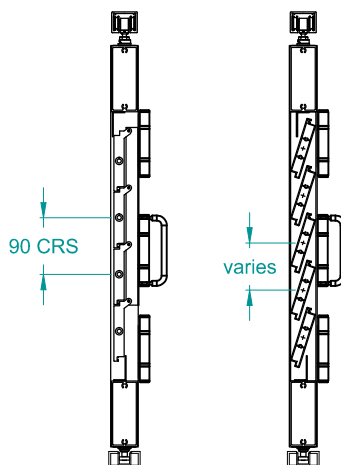

TYPICAL DETAIL : COASTAL 25 BIFOLD DOORS AND WINDOWS

70MM KISS PIVOT AND END FIXED

kiss pivot
70mm

end fixed
70mm

90MM KISS PIVOT AND END FIXED

kiss pivot
90mm

end fixed
90mm

150MM KISS PIVOT AND END FIXED

kiss pivot
150mm

end fixed
150mm

95MM BELLA VISTA KISS PIVOT AND
END FIXED

kiss pivot
Bella Vista

end fixed
Bella Vista

95MM BELLA VISTA HEAVY
KISS PIVOT AND END FIXED

kiss pivot Bella
Vista heavy

end fixed Bella
Vista heavy