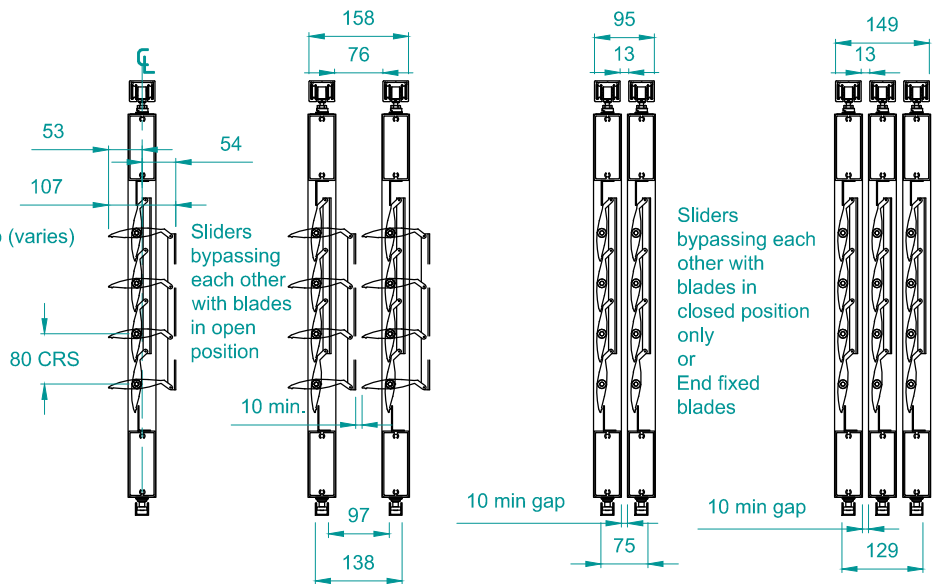

TYPICAL DETAIL : COASTAL 120 TOP HUNG SLIDING DOORS AND WINDOWS

END FIXED 70MM

KISS PIVOT 70MM

END FIXED 90MM

KISS PIVOT 90MM

END FIXED 150MM

KISS PIVOT 150MM