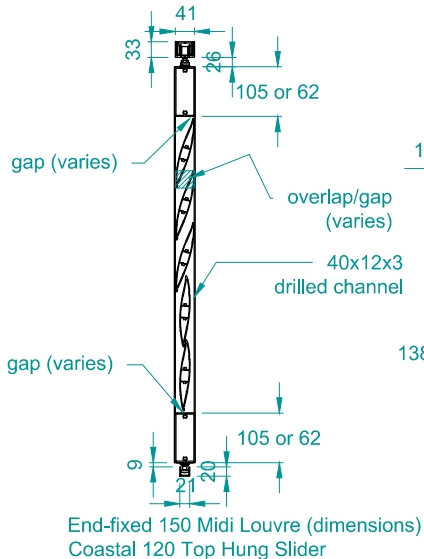

TYPICAL DETAIL : COASTAL 120 TOP HUNG SLIDING DOORS AND WINDOWS

END FIXED 70MM

KISS PIVOT 70MM

END FIXED 90MM

KISS PIVOT 90MM

END FIXED 150MM

KISS PIVOT 150MM