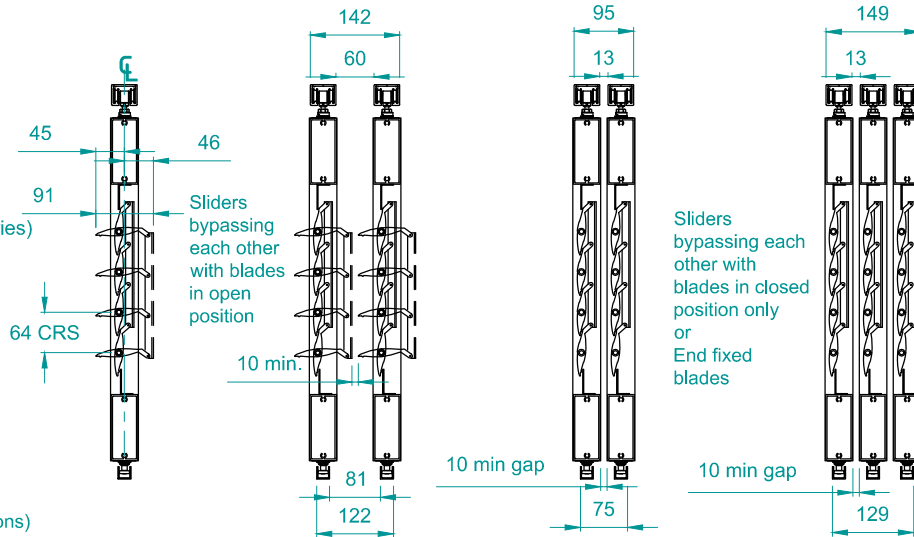

TYPICAL DETAIL : COASTAL 120 TOP HUNG SLIDING DOORS AND WINDOWS

END FIXED 70MM

KISS PIVOT 70MM

END FIXED 90MM

KISS PIVOT 90MM

END FIXED 150MM

KISS PIVOT 150MM