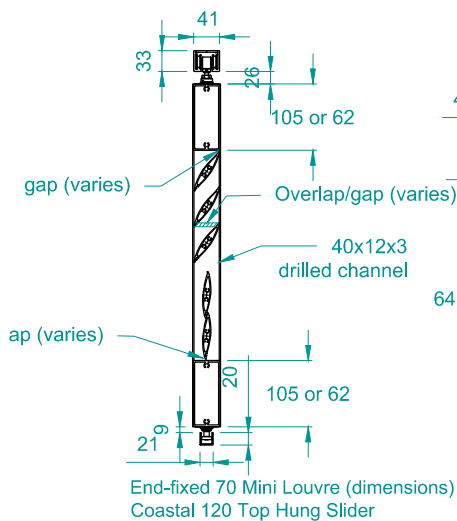

TYPICAL DETAIL : COASTAL 120 TOP HUNG SLIDING DOORS AND WINDOWS

END FIXED 70MM

KISS PIVOT 70MM

END FIXED 90MM

KISS PIVOT 90MM

END FIXED 150MM

KISS PIVOT 150MM