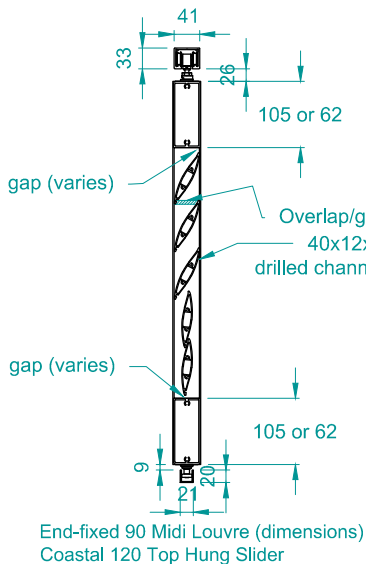

TYPICAL DETAIL : COASTAL 120 TOP HUNG SLIDING DOORS AND WINDOWS

END FIXED 70MM

KISS PIVOT 70MM

END FIXED 90MM

KISS PIVOT 90MM

END FIXED 150MM

KISS PIVOT 150MM