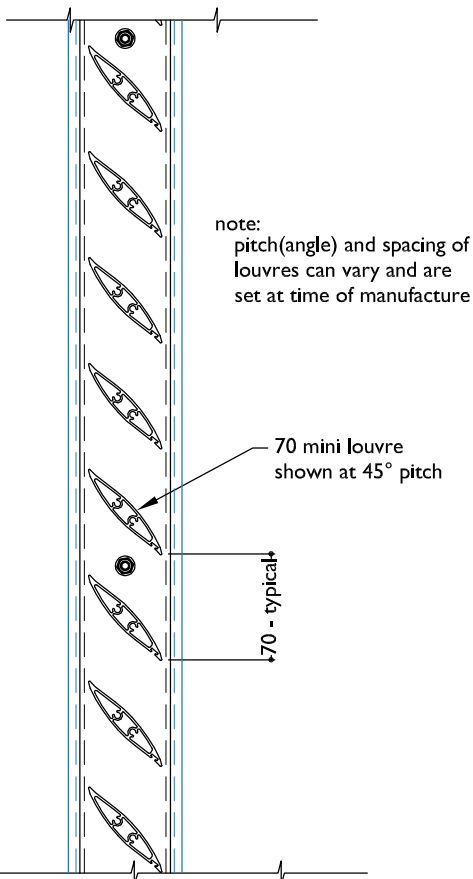

TYPICAL DETAIL - END FIXED 70 MINI LOUVRE
END FIXED 90 MIDI LOUVRE

louvres within side channel
no end caps required

PLAN - END FIXED 70 MINI LOUVRE

louvres within side channel
no end caps required

PLAN - END FIXED 90 MIDI LOUVRE

louvres within side channel
no end caps required

SECTION - END FIXED 70 MINI LOUVRE

louvres within side channel
no end caps required

SECTION - END FIXED 90 MIDI LOUVRE