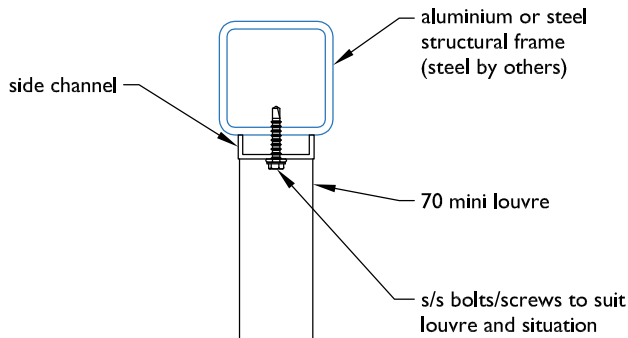

TYPICAL DETAIL - END FIXED 70 MINI LOUVRE
END FIXED 90 MIDI LOUVRE

louvres within side channel
no end caps required

PLAN - END FIXED 70 MINI LOUVRE

louvres within side channel
no end caps required

PLAN - END FIXED 90 MIDI LOUVRE

louvres within side channel
no end caps required

SECTION - END FIXED 70 MINI LOUVRE

louvres within side channel
no end caps required

SECTION - END FIXED 90 MIDI LOUVRE