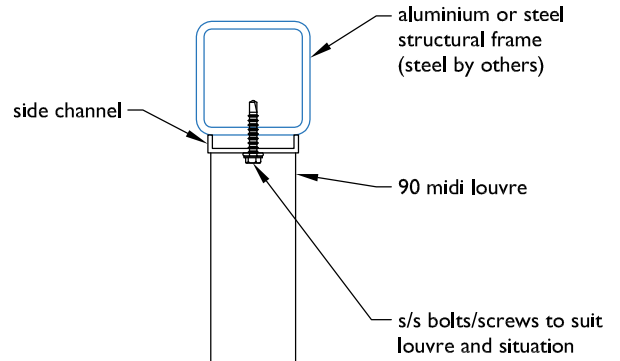

TYPICAL DETAIL - END FIXED 70 MINI LOUVRE
END FIXED 90 MIDI LOUVRE

louvres within side channel
no end caps required

PLAN - END FIXED 70 MINI LOUVRE

louvres within side channel
no end caps required

PLAN - END FIXED 90 MIDI LOUVRE

louvres within side channel
no end caps required

SECTION - END FIXED 70 MINI LOUVRE

louvres within side channel
no end caps required

SECTION - END FIXED 90 MIDI LOUVRE