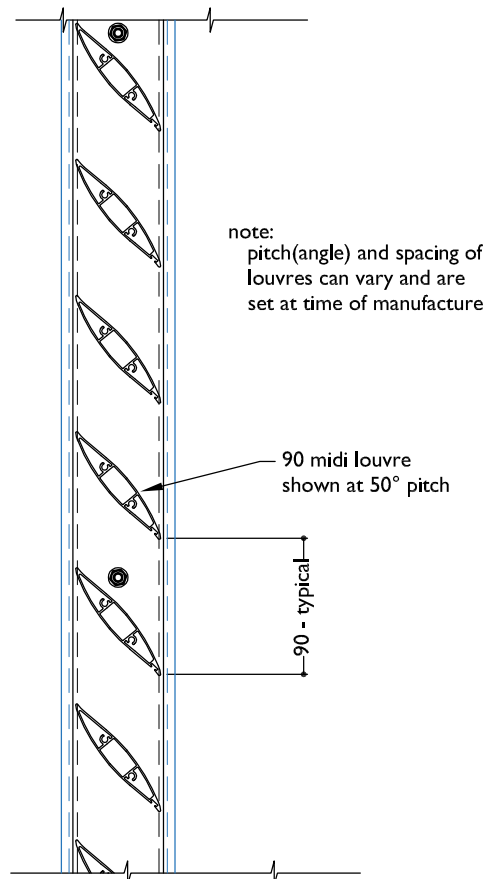

TYPICAL DETAIL - END FIXED 70 MINI LOUVRE
END FIXED 90 MIDI LOUVRE

louvres within side channel
no end caps required

PLAN - END FIXED 70 MINI LOUVRE

louvres within side channel
no end caps required

PLAN - END FIXED 90 MIDI LOUVRE

louvres within side channel
no end caps required

SECTION - END FIXED 70 MINI LOUVRE

louvres within side channel
no end caps required

SECTION - END FIXED 90 MIDI LOUVRE