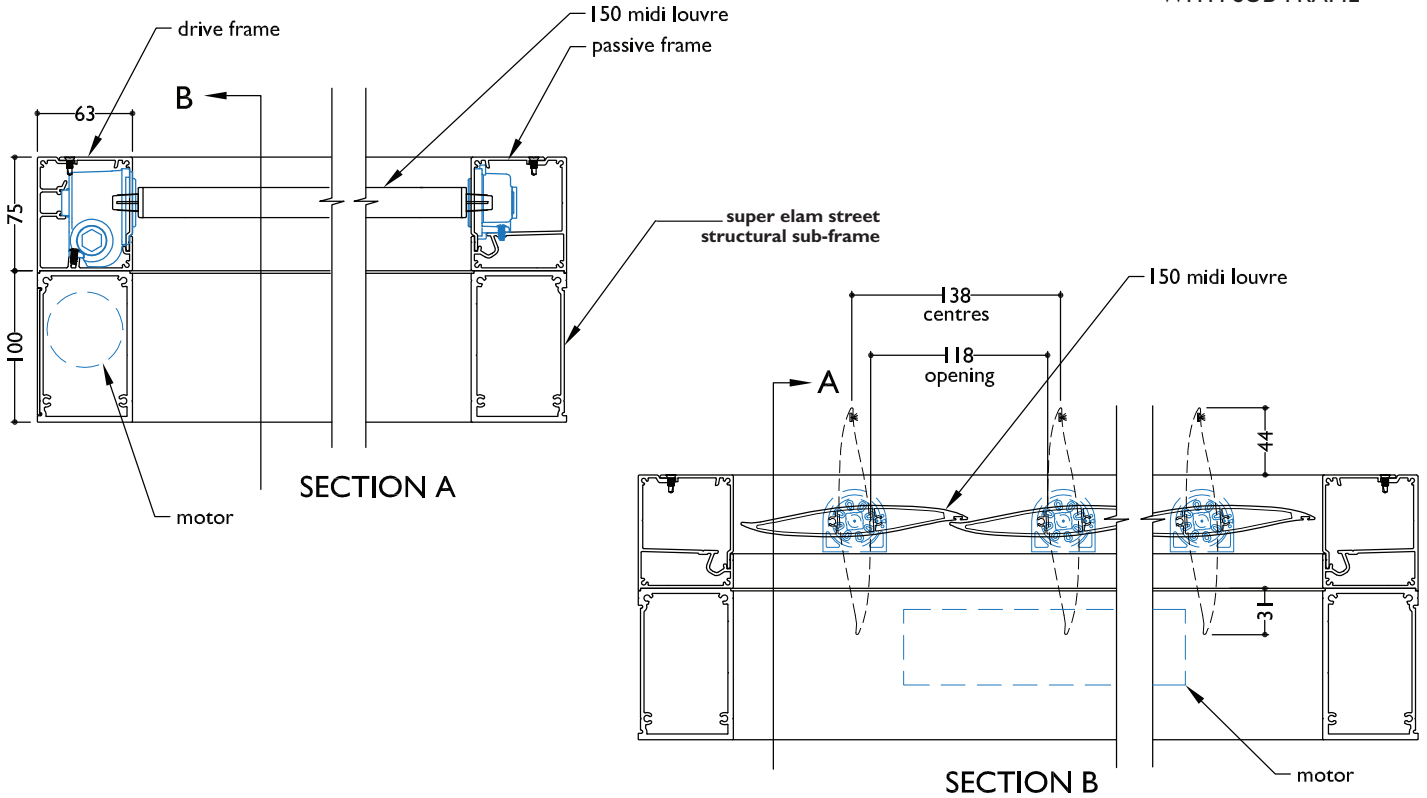

TYPICAL DETAIL : 150MM MIDI LOUVRE SPIRAL PIVOT

SECTION - MOTORISED 150MM MIDI LOUVRE SPIRAL PIVOT ON SUPER ELAM STREET STRUCTURAL FRAME WITH SUB-FRAME

SECTION - MANUALLY OPERABLE 150MM MIDI LOUVRE SPIRAL PIVOT