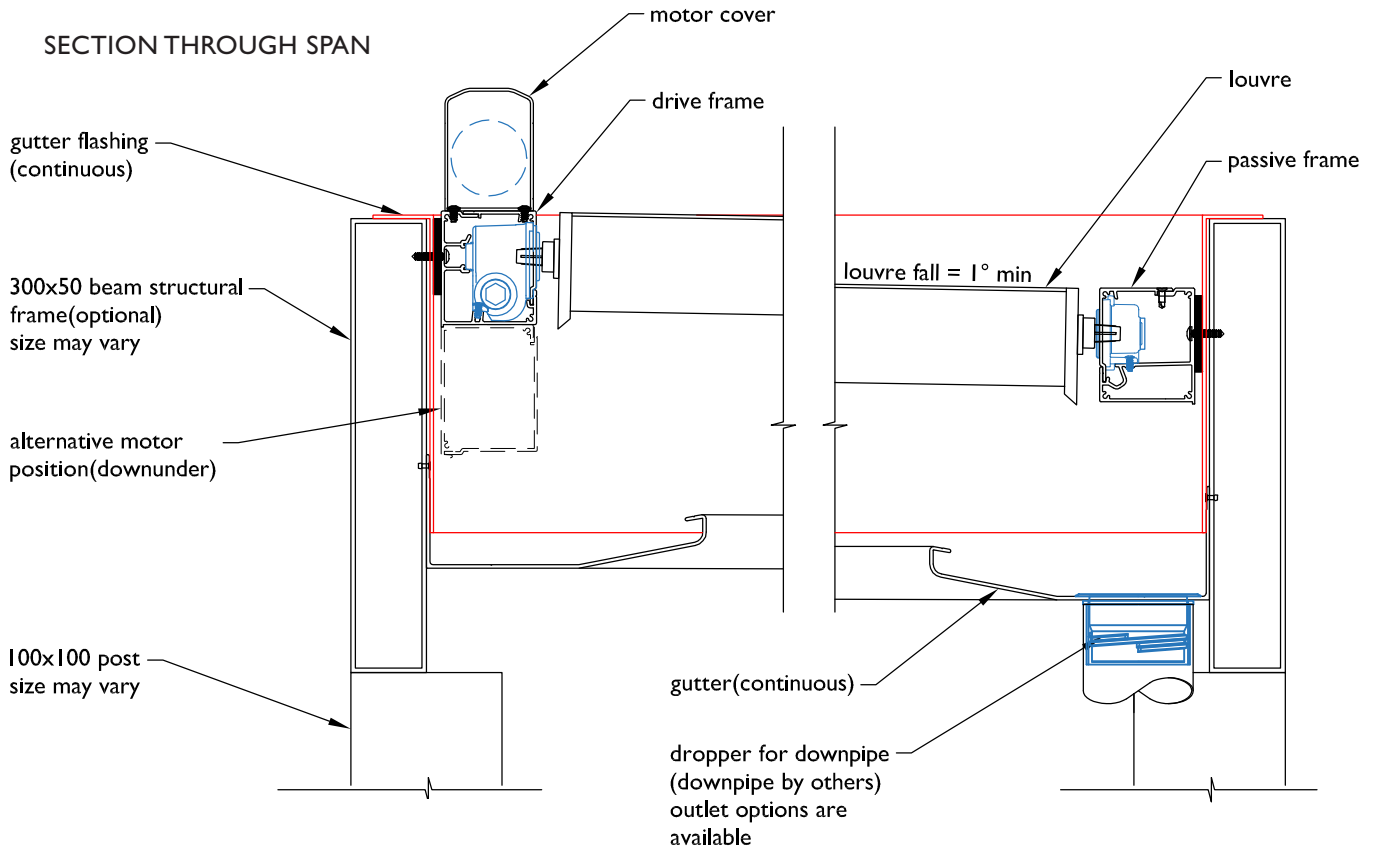

TYPICAL DETAIL : MOTORISED 260 TRANSLUCENT OPENING ROOF WITHIN LOUVRETEC STRUCTURAL FRAME

SECTION THROUGH LOUVRES