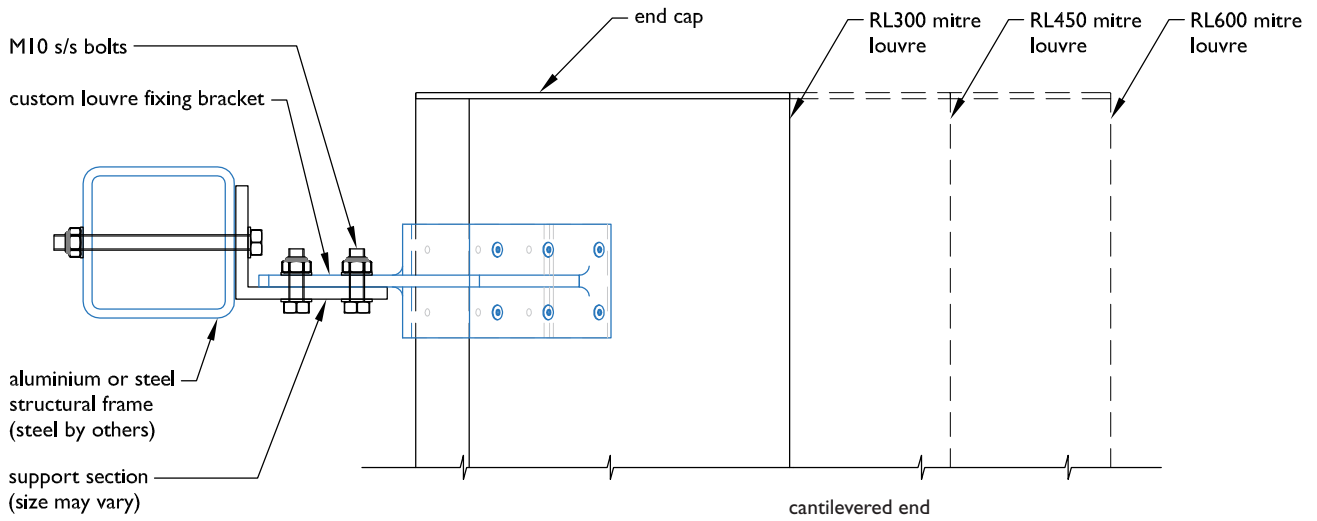

TYPICAL DETAIL : BRACKET FIXED RL 300/450/600 MITRE LOUVRES

PLAN - BRACKET FIXED RL 300/450/600 MITRE LOUVRE

SECTION - BRACKET FIXED RL 300/450/600 MITRE LOUVRE