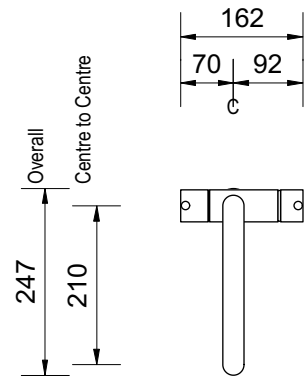

Multitap - Uso Chrome

Top View

Model: MTUSO-CH
Finish: Chrome

Front View

Model: MTUSO-CH
Finish: Chrome

Side View

Model: MTUSO-CH
Finish: Chrome

Front View

Boiling Water Unit

Ventilation is not required.
Unit plugs into a standard,
3-prong outlet.

Side View

Boiling Water Unit

Ventilation is not required.
Unit plugs into a standard,
3-prong outlet.

in sink erator®