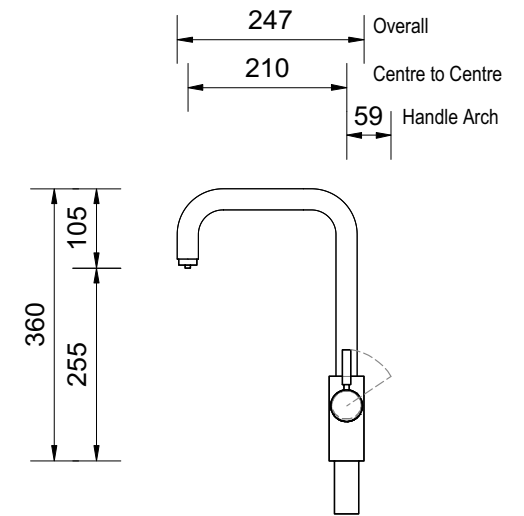

Multitap - Uso Chrome

Top View

Model: MTUSO-CH
Finish: Chrome

Front View

Model: MTUSO-CH
Finish: Chrome

Side View

Model: MTUSO-CH
Finish: Chrome

Front View

Boiling Water Unit

Ventilation is not required.
Unit plugs into a standard,
3-prong outlet.

Side View

Boiling Water Unit

Ventilation is not required.
Unit plugs into a standard,
3-prong outlet.

in sink erator®