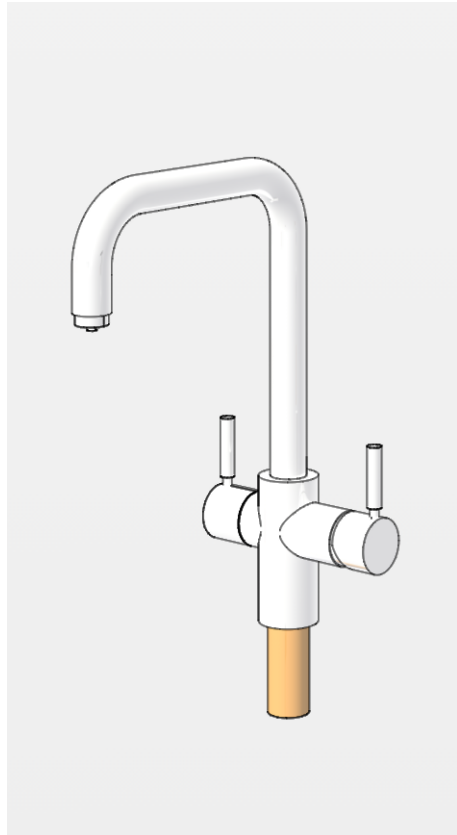

Multitap - Uso Chrome

Top View

Model: MTUSO-CH
Finish: Chrome

Front View

Model: MTUSO-CH
Finish: Chrome

Side View

Model: MTUSO-CH
Finish: Chrome

Front View

Boiling Water Unit

Ventilation is not required.
Unit plugs into a standard,
3-prong outlet.

Side View

Boiling Water Unit

Ventilation is not required.
Unit plugs into a standard,
3-prong outlet.

in sink erator®