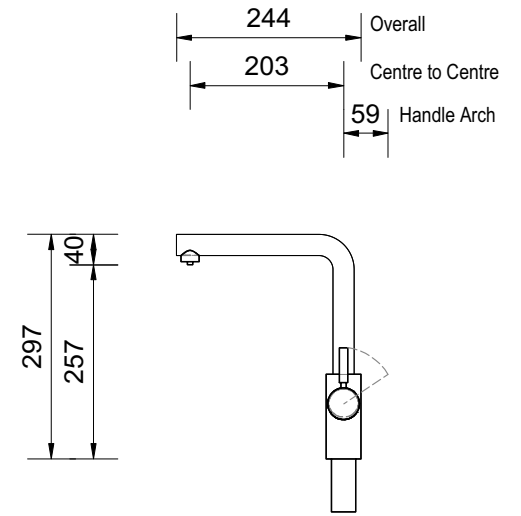

Side View

Model: MTLIA-CH
Finish: Chrome