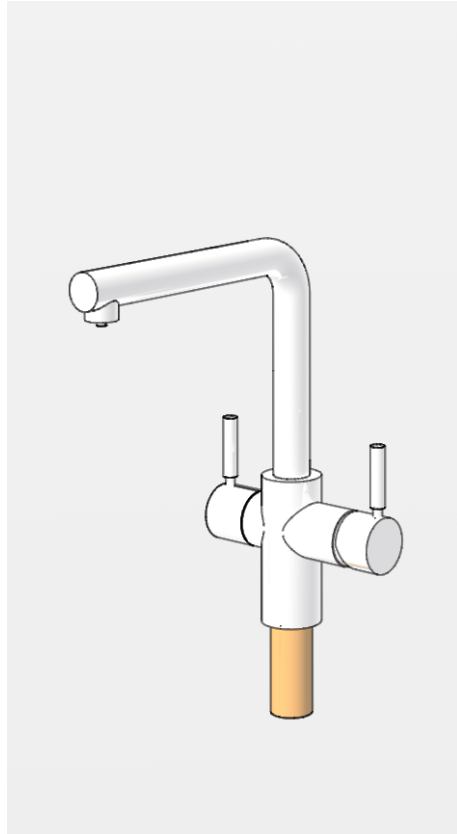

# Multitap - Lia Chrome

Top View

Model: MTLIA-CH  
Finish: Chrome

Front View

Model: MTLIA-CH  
Finish: Chrome

Side View

Model: MTLIA-CH  
Finish: Chrome

Front View

Boiling Water Unit

Ventilation is not required.  
Unit plugs into a standard,  
3-prong outlet.

Side View

Boiling Water Unit

Ventilation is not required.  
Unit plugs into a standard,  
3-prong outlet.

in sink erator®