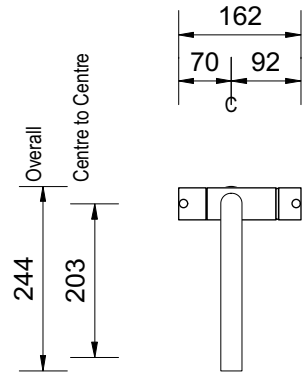

# Multitap - Lia Chrome

Top View

Model: MTLIA-CH  
Finish: Chrome

Front View

Model: MTLIA-CH  
Finish: Chrome

Side View

Model: MTLIA-CH  
Finish: Chrome

Front View

Boiling Water Unit

Ventilation is not required.  
Unit plugs into a standard,  
3-prong outlet.

Side View

Boiling Water Unit

Ventilation is not required.  
Unit plugs into a standard,  
3-prong outlet.

in sink erator®