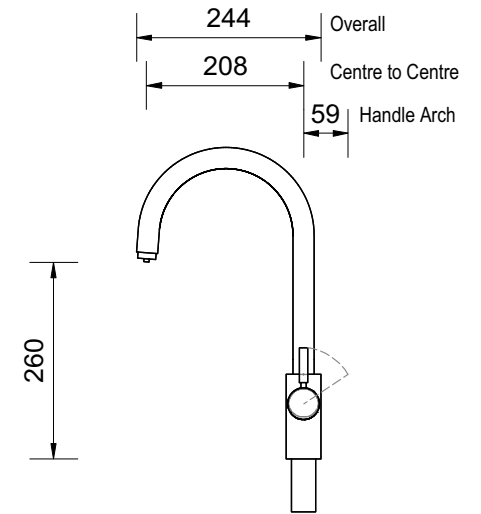

Multitap - Juno Chrome

Top View

Model: MTJUNO-CH
Finish: Chrome

Front View

Model: MTJUNO-CH
Finish: Chrome

Side View

Model: MTJUNO-CH
Finish: Chrome

Front View

Boiling Water Unit

Ventilation is not required.
Unit plugs into a standard,
3-prong outlet.

Side View

Boiling Water Unit

Ventilation is not required.
Unit plugs into a standard,
3-prong outlet.

in sink erator®