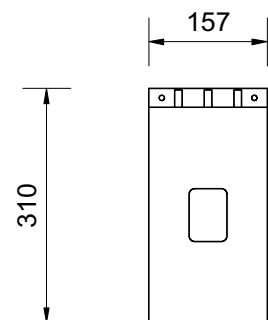

Boiling Water Unit

Ventilation is not required.
Unit plugs into a standard,
3-prong outlet.

Side View

Boiling Water Unit

Ventilation is not required.
Unit plugs into a standard,
3-prong outlet.

in sink erator®