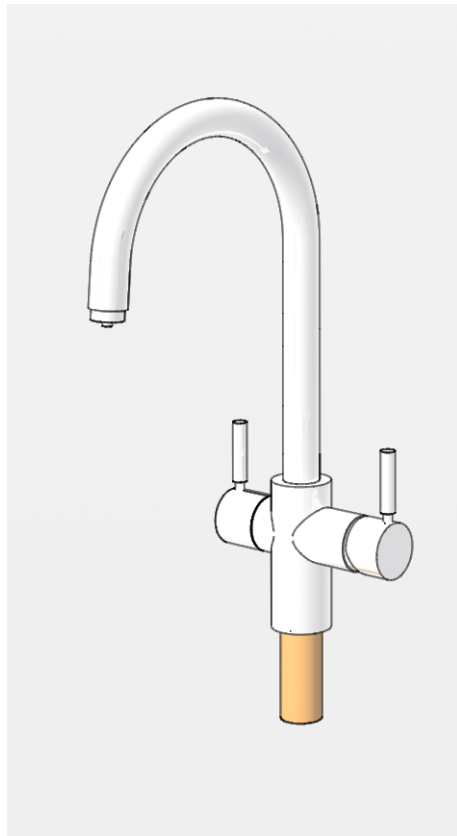

Multitap - Juno Chrome

Top View

Model: MTJUNO-CH
Finish: Chrome

Front View

Model: MTJUNO-CH
Finish: Chrome

Side View

Model: MTJUNO-CH
Finish: Chrome

Front View

Boiling Water Unit

Ventilation is not required.
Unit plugs into a standard,
3-prong outlet.

Side View

Boiling Water Unit

Ventilation is not required.
Unit plugs into a standard,
3-prong outlet.

in sink erator®