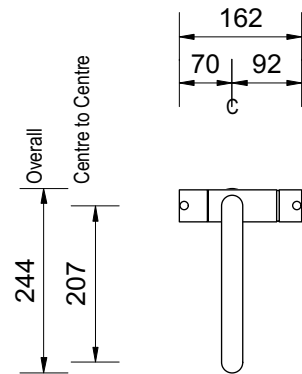

Model: MTJUNO-CH
Finish: Chrome

Front View