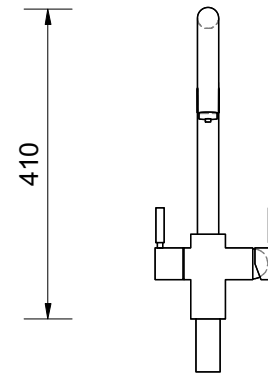

Model: MTJUNO-CH
Finish: Chrome