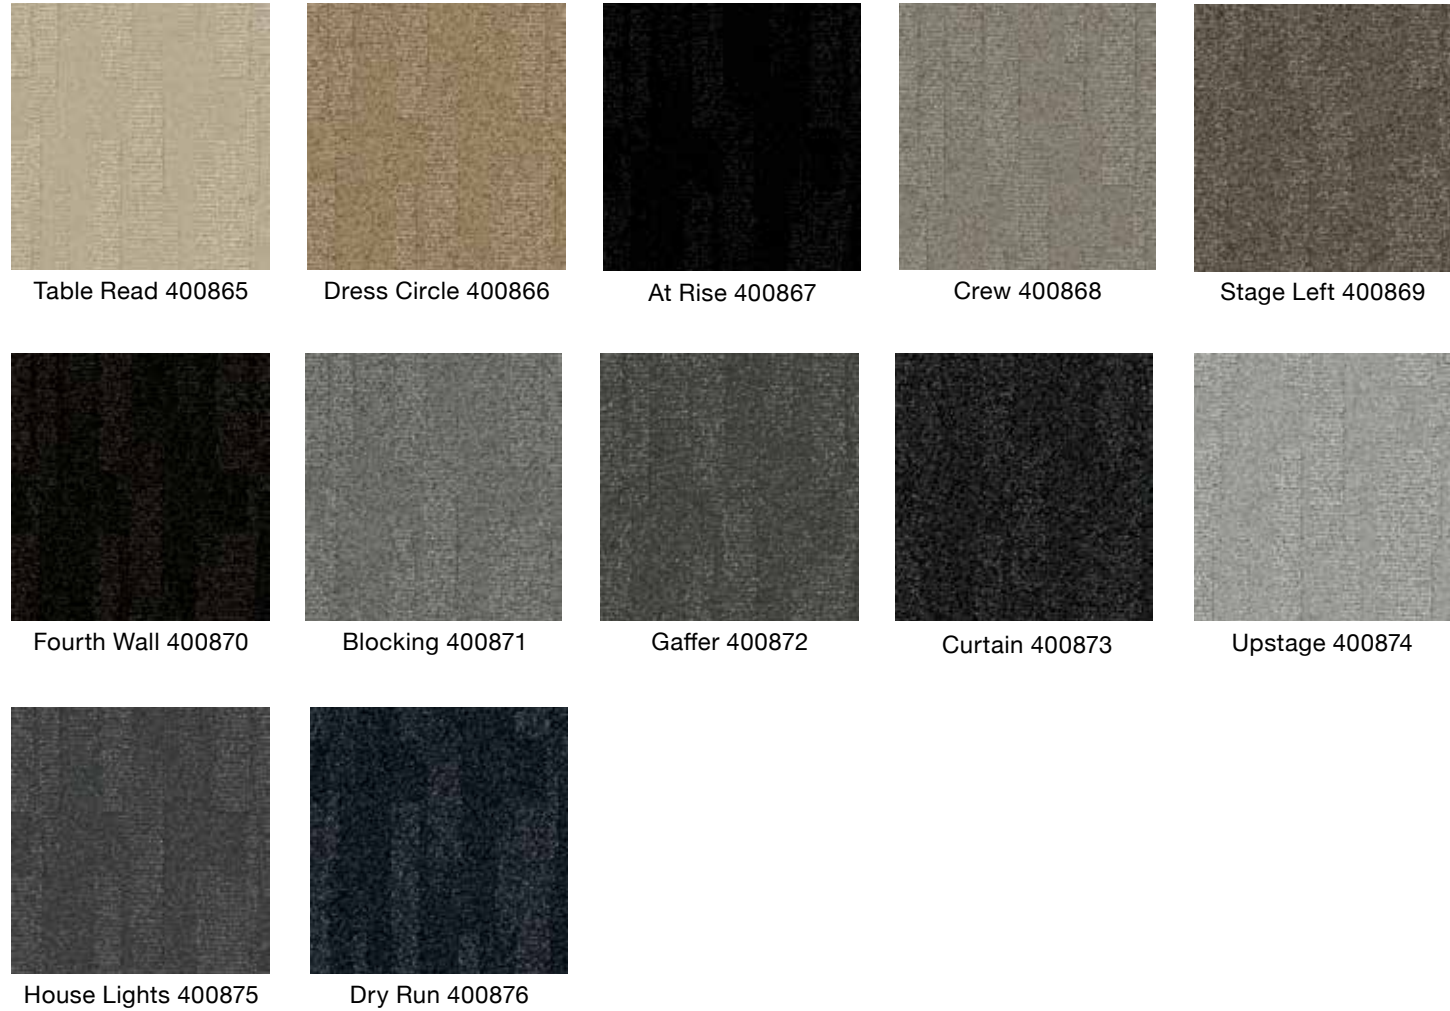

BACKSTAGE™ II

Table Read 400865   Dress Circle 400866   At Rise 400867   Crew 400868   Stage Left 400869

Fourth Wall 400870   Blocking 400871   Gaffer 400872   Curtain 400873   Upstage 400874

House Lights 400875   Dry Run 400876

Style Number 4BT20
Product Construction Tufted Textured Loop
Fiber Bentley Premium™ Type 6,6 Nylon
Dye Method Solution Dyed

For complete product specifications, visit bentleymills.com

PVC Free Backing Options
AFIRMA II™ Hardback Tile
AFFIX™ Hardback Tile
LuxFelt™ Cushion Tile
NexStep® Cushion Tile
High PerformancePC Broadloom

Size Options
18 in x 36 in, 24 in x 24 in
18 in x 36 in, 24 in x 24 in
18 in x 36 in, 24 in x 24 in
18 in x 36 in, 24 in x 24 in
12 ft