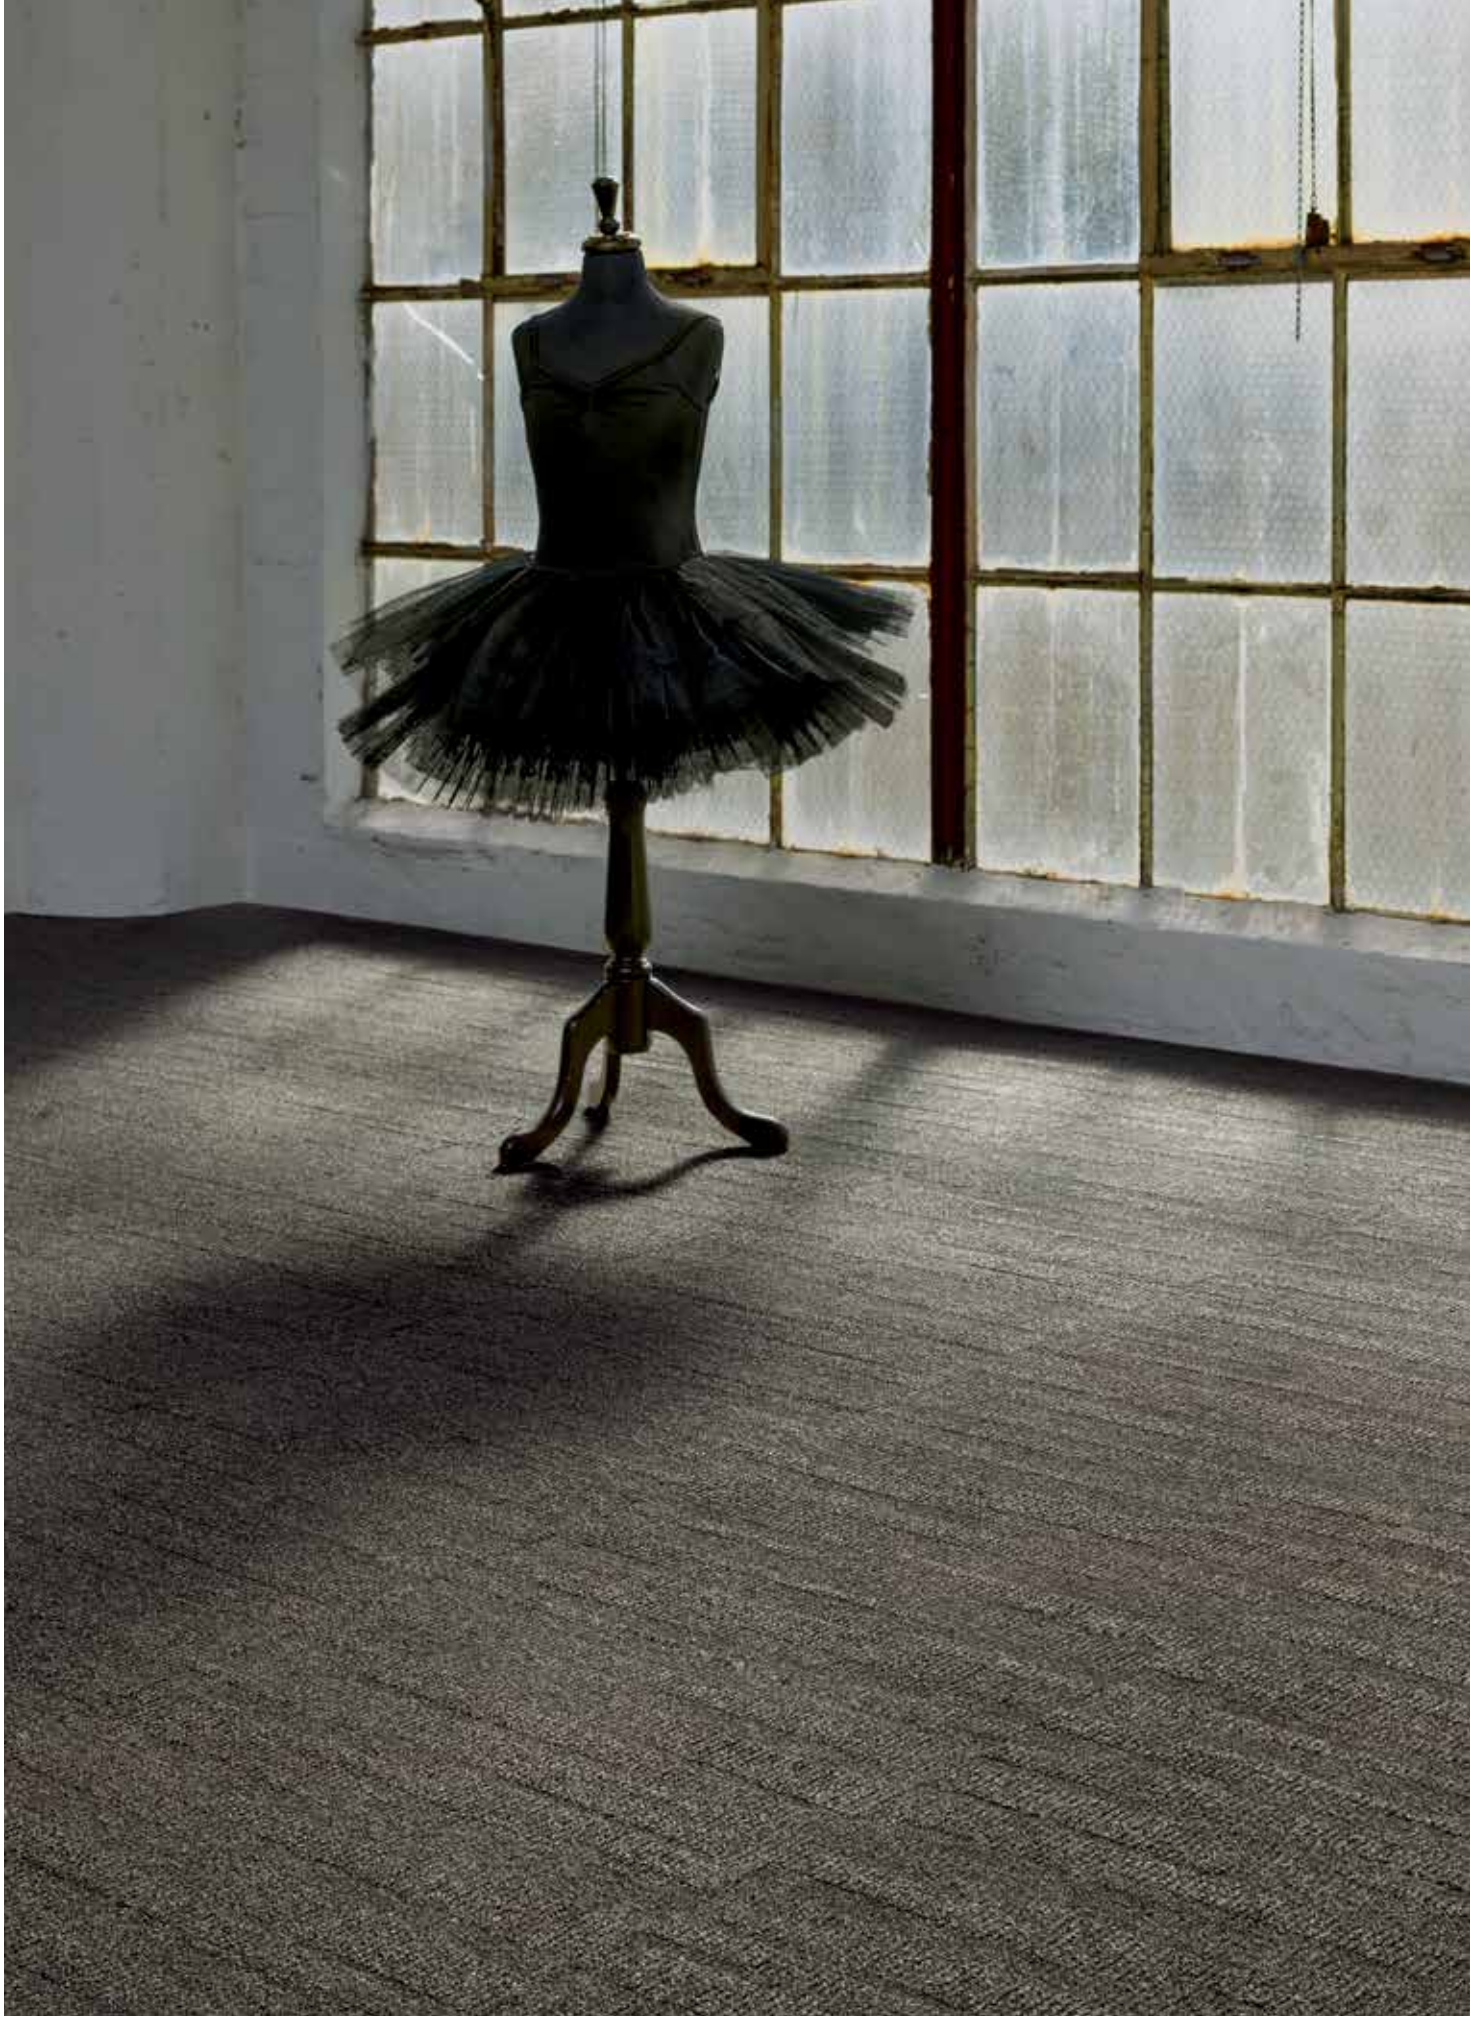

BACKSTAGE II 4BT20, STAGE LEFT 400869, 24 IN X 24 IN - MONOLITHIC