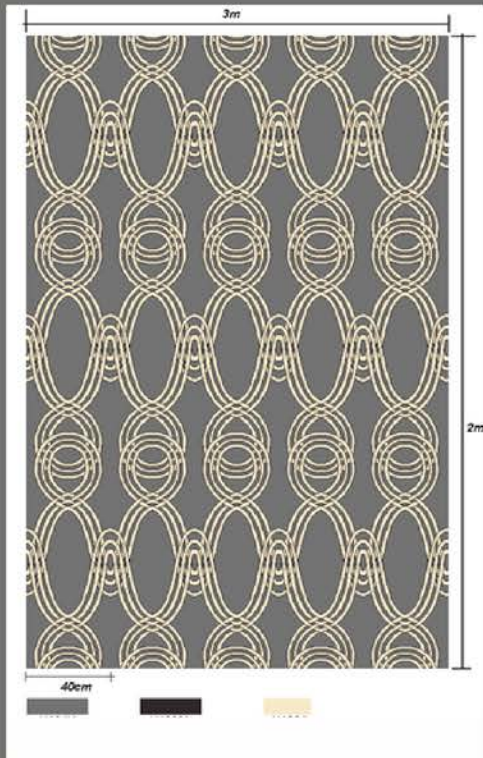

The Nature Collection

Universal Connection Rug

Description

A universal cultural weaving pattern that is born out of creation where all life is interconnected and sacred. It speaks of our united human connection and the lattice of life that is rhythmic and seasonal. We weave and tell stories that keep our ancestral knowledge alive.