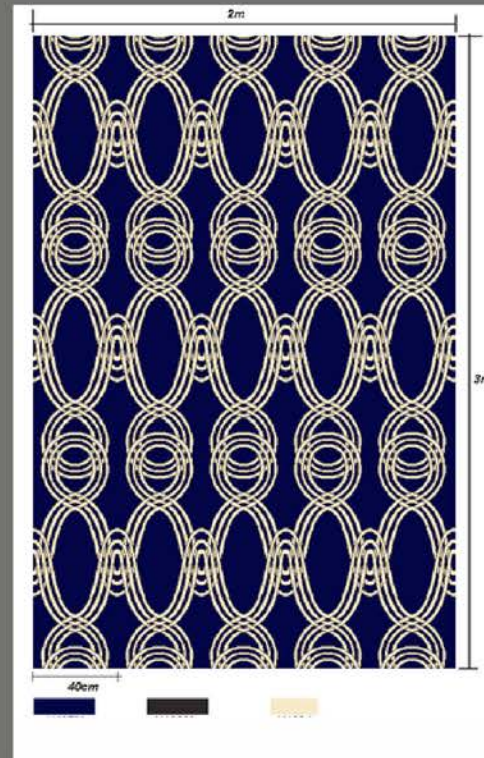

The Nature Collection

Universal Connection Rug

Description

A universal cultural weaving pattern that is born out of creation where all life is interconnected and sacred. It speaks of our united human connection and the lattice of life that is rhythmic and seasonal. We weave and tell stories that keep our ancestral knowledge alive.