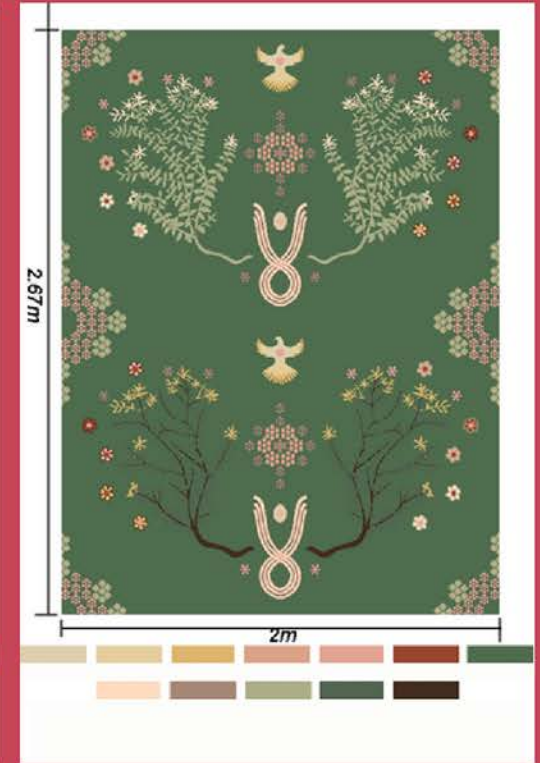

The Nature Collection

Emerald Garden Rug

Description

The Emerald Garden is a story of regeneration where we are invited to mirror nature by being true to ourselves, working with the potential to co-create vitality and higher order for all life to flourish.

The akatoki plant symbolises the 'tree of life', the chalice is the symbol for 'potential', the geometric flower at the centre is one's 'essence', the dove is the 'higher self'.