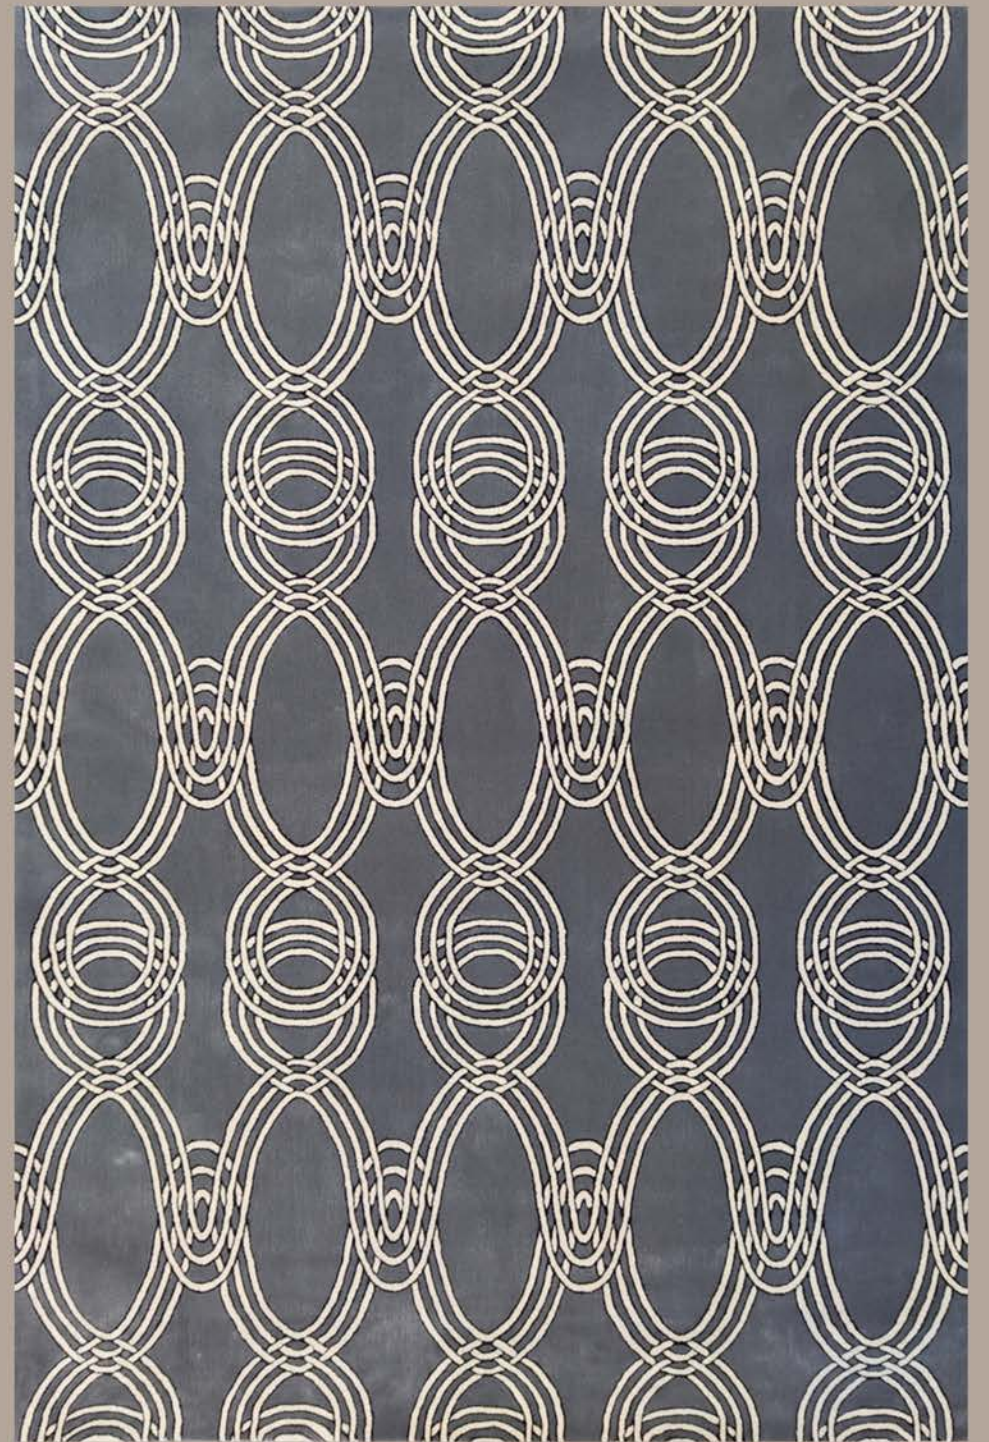

The Nature Collection

Heritage
Carpets

www.heritagecarpets.co.nz

miranda
brown

Universal Connection Rug

The Nature Collection

Universal Connection Rug

Description

A universal cultural weaving pattern that is born out of creation where all life is interconnected and sacred. It speaks of our united human connection and the lattice of life that is rhythmic and seasonal. We weave and tell stories that keep our ancestral knowledge alive.

The akatoki plant symbolises the 'tree of life', the chalice is the symbol for 'potential', the geometric flower at the centre is one's 'essence', the dove is the 'higher self'.

Seed Rectangle Rug

The Nature Collection

Seed Round Rug

The Nature Collection

Seed Round Rug

The Miranda Brown range of soft flooring offers nature-inspired designs in 4 core patterns and one-off bespoke designs for broadloom/roll carpet and rugs.