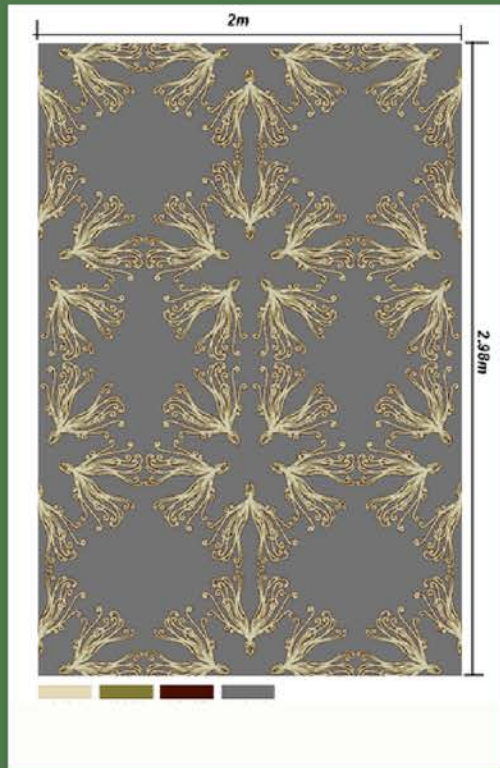

The Nature Collection

Seed Rectangle Rug

Description

The organic seed formation reveals new life, reflecting the growth of a bud opening to share its unique essence and wonder like the spiralling fronds of the fern. Expanding, creative and energizing.