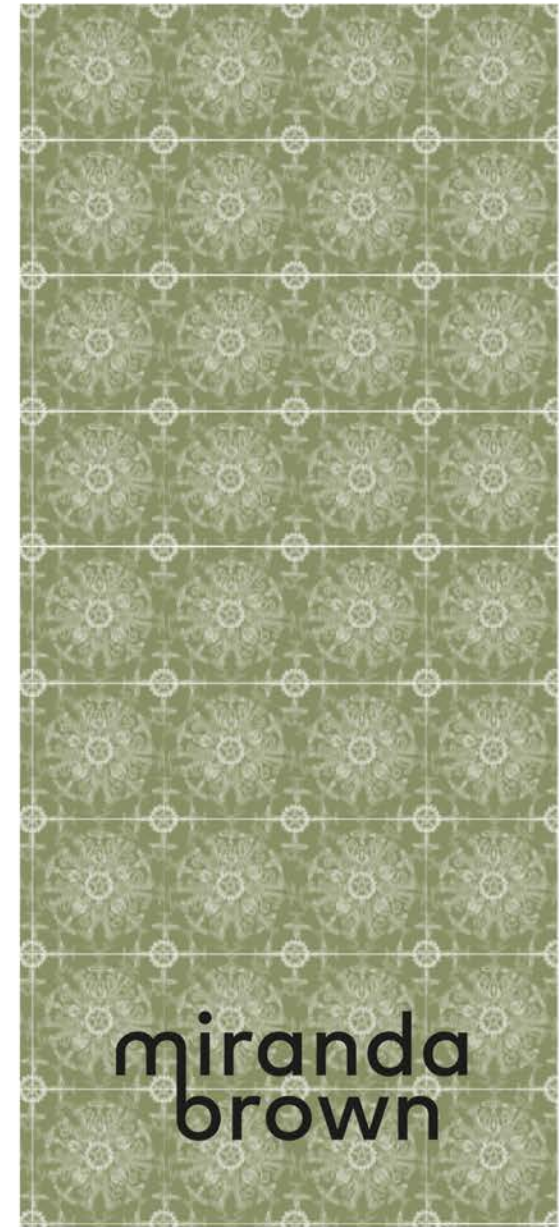

Miranda Brown textiles and wallcoverings accompany The Nature Collection rug and carpet collection for your interior projects.

www.mirandabrown.co.nz