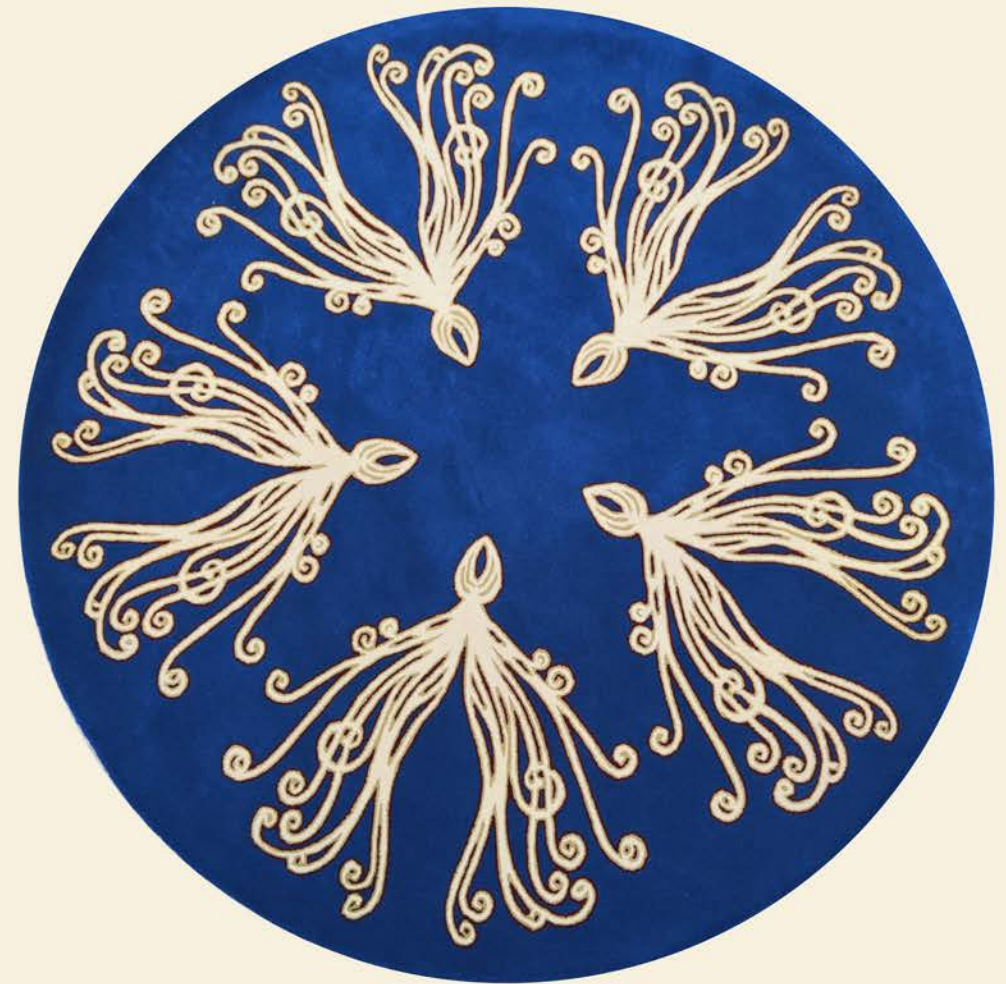

The akatoki plant symbolises the 'tree of life', the chalice is the symbol for 'potential', the geometric flower at the centre is one's 'essence', the dove is the 'higher self'.

Seed Rectangle Rug

The Nature Collection

Seed Rectangle Rug

Description

The organic seed formation reveals new life, reflecting the growth of a bud opening to share its unique essence and wonder like the spiralling fronds of the fern. Expanding, creative and energizing.