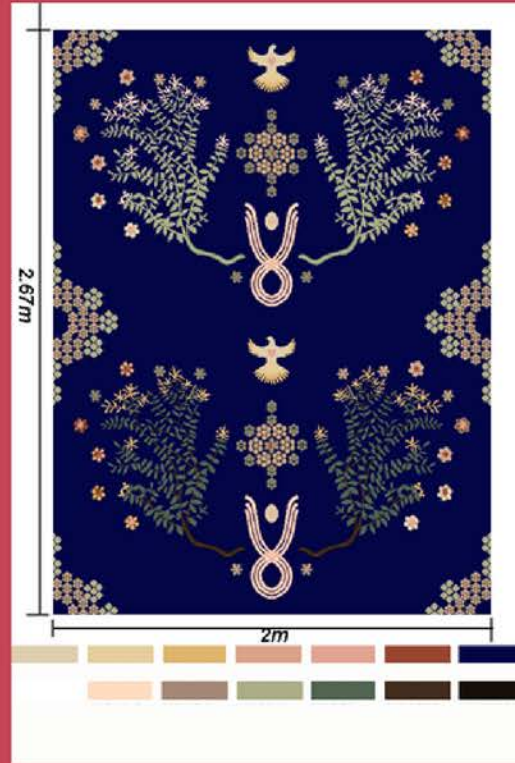

The Nature Collection

Emerald Garden Rug

Description

The Emerald Garden is a story of regeneration where we are invited to mirror nature by being true to ourselves, working with the potential to co-create vitality and higher order for all life to flourish.

The akatoki plant symbolises the 'tree of life', the chalice is the symbol for 'potential', the geometric flower at the centre is one's 'essence', the dove is the 'higher self'.