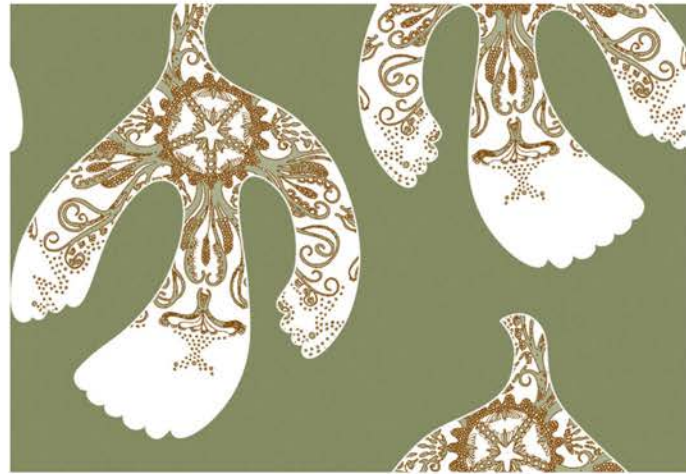

Miranda Brown textiles and wallcoverings accompany The Nature Collection rug and carpet collection for your interior projects.

www.mirandabrown.co.nz