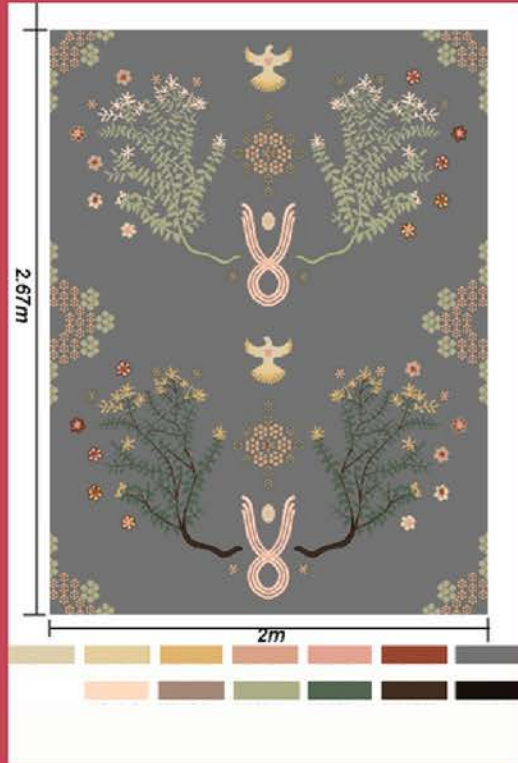

The Nature Collection

Emerald Garden Rug

Description

The Emerald Garden is a story of regeneration where we are invited to mirror nature by being true to ourselves, working with the potential to co-create vitality and higher order for all life to flourish.

The akatoki plant symbolises the 'tree of life', the chalice is the symbol for 'potential', the geometric flower at the centre is one's 'essence', the dove is the 'higher self'.