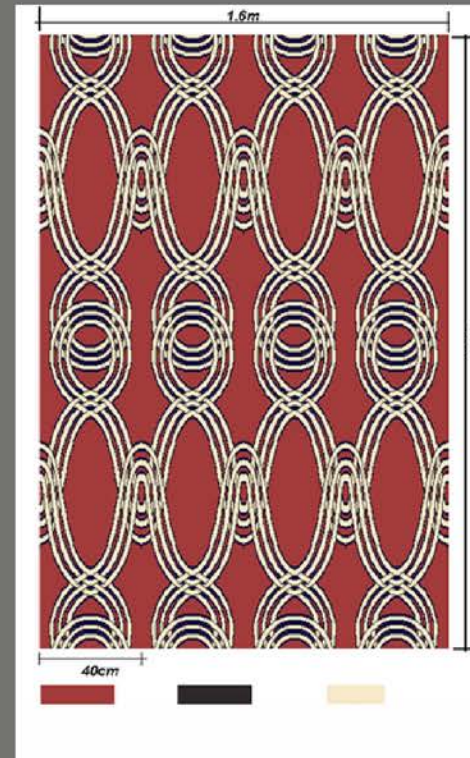

The Nature Collection

Heritage
Carpets

www.heritagecarpets.co.nz

miranda
brown

Universal Connection Rug

The Nature Collection

Universal Connection Rug

Description

The akatoki plant symbolises the 'tree of life', the chalice is the symbol for 'potential', the geometric flower at the centre is one's 'essence', the dove is the 'higher self'.

Seed Rectangle Rug

The Nature Collection

Seed Rectangle Rug

Description

The organic seed formation reveals new life, reflecting the growth of a bud opening to share its unique essence and wonder like the spiralling fronds of the fern. Expanding, creative and energizing.

Seed Round Rug

The Nature Collection

Seed Round Rug

The Miranda Brown range of soft flooring offers nature-inspired designs in 4 core patterns and one-off bespoke designs for broadloom/roll carpet and rugs.