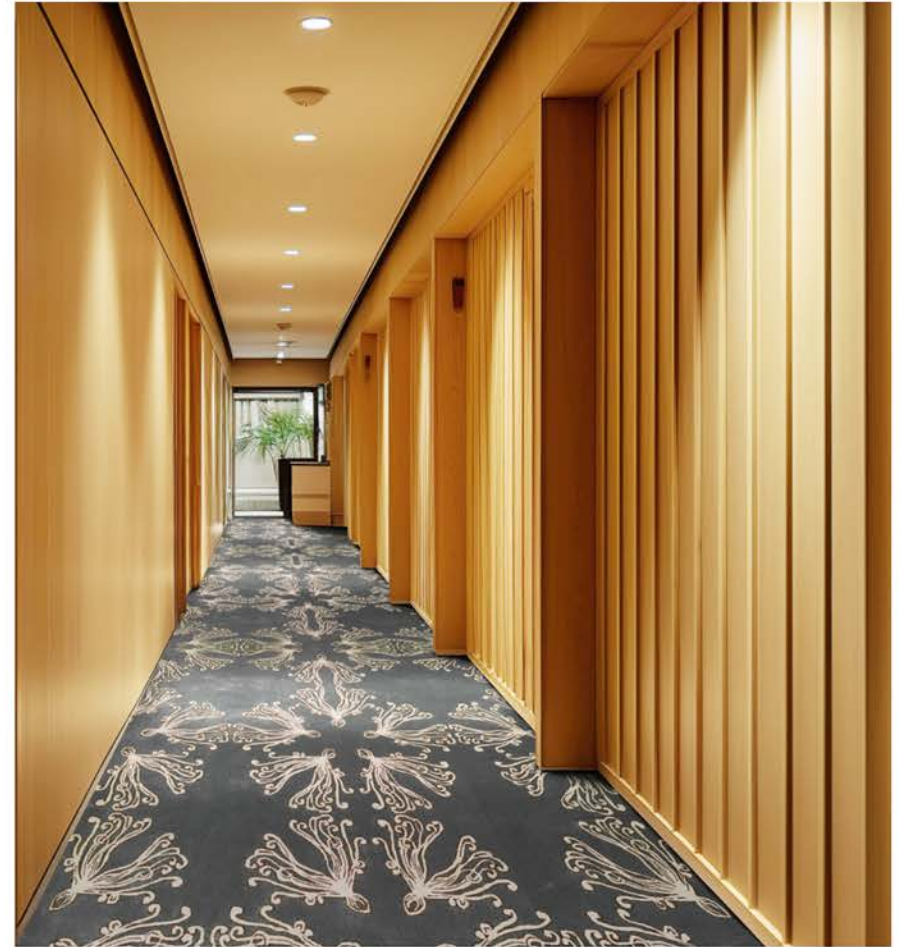

The Nature Collection

Broadloom and Roll Carpet

The Miranda Brown range of soft flooring offers nature-inspired designs in 4 core patterns and one-off bespoke designs for broadloom/roll carpet and rugs.