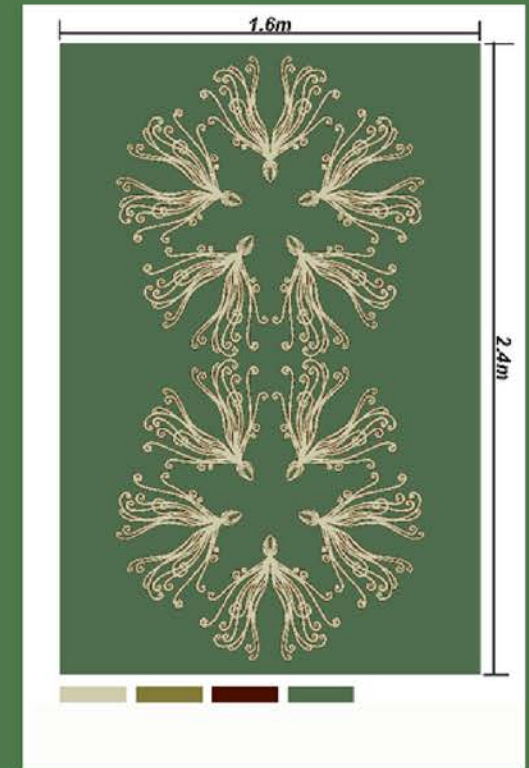

The Nature Collection

Seed Rectangle Rug

Description

The organic seed formation reveals new life, reflecting the growth of a bud opening to share its unique essence and wonder like the spiralling fronds of the fern. Expanding, creative and energizing.