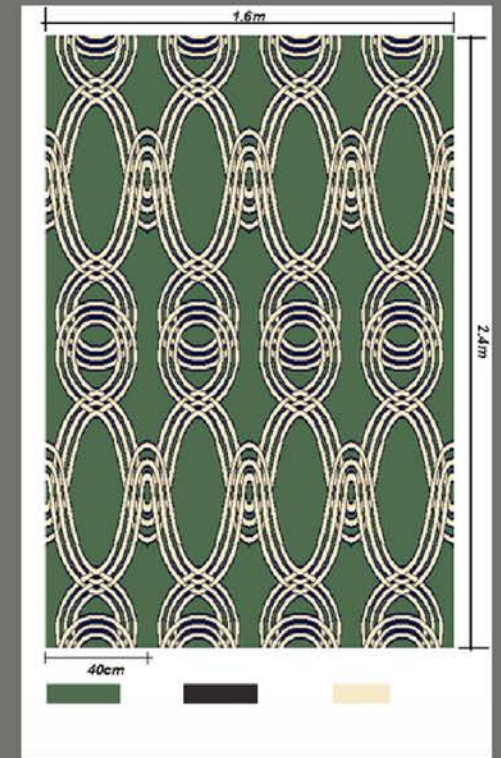

The Nature Collection

Universal Connection Rug

Description

A universal cultural weaving pattern that is born out of creation where all life is interconnected and sacred. It speaks of our united human connection and the lattice of life that is rhythmic and seasonal. We weave and tell stories that keep our ancestral knowledge alive.