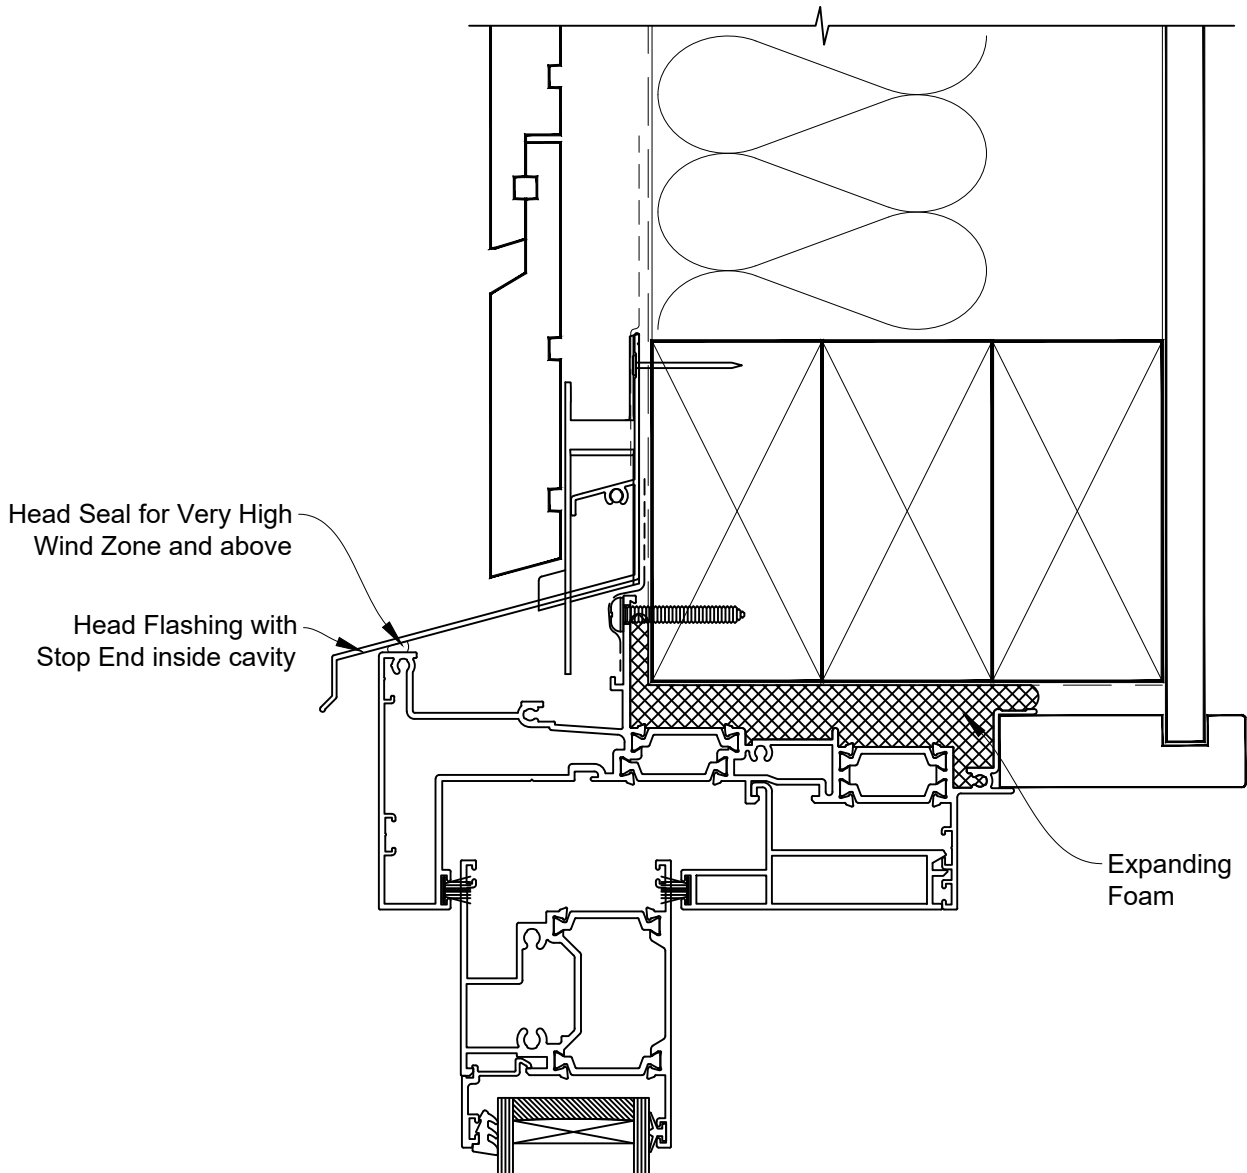

INSTALLATION DETAIL - 56mm METRO THERMAL HEART CENTRAFIX SLIDING WINDOW ON RUSTICATED WEATHERBOARD

Date: 01.09.23

Scale: 1:2

CAD Ref.: CFX56SWRW-CFXH

The Installation Details must be used in conjunction with the Metro Series ThermalHEART® Centrafix™ SYSTEM GUIDE

HEAD OPTION 1

INSTALLATION DETAIL - 56mm METRO THERMAL HEART CENTRAFIX SLIDING WINDOW ON RUSTICATED WEATHERBOARD

Date: 01.09.23

Scale: 1:2

CAD Ref.: CFX56SWRW-CFXH2

The Installation Details must be used in conjunction with the Metro Series
ThermalHEART® Centrafix™ SYSTEM GUIDE