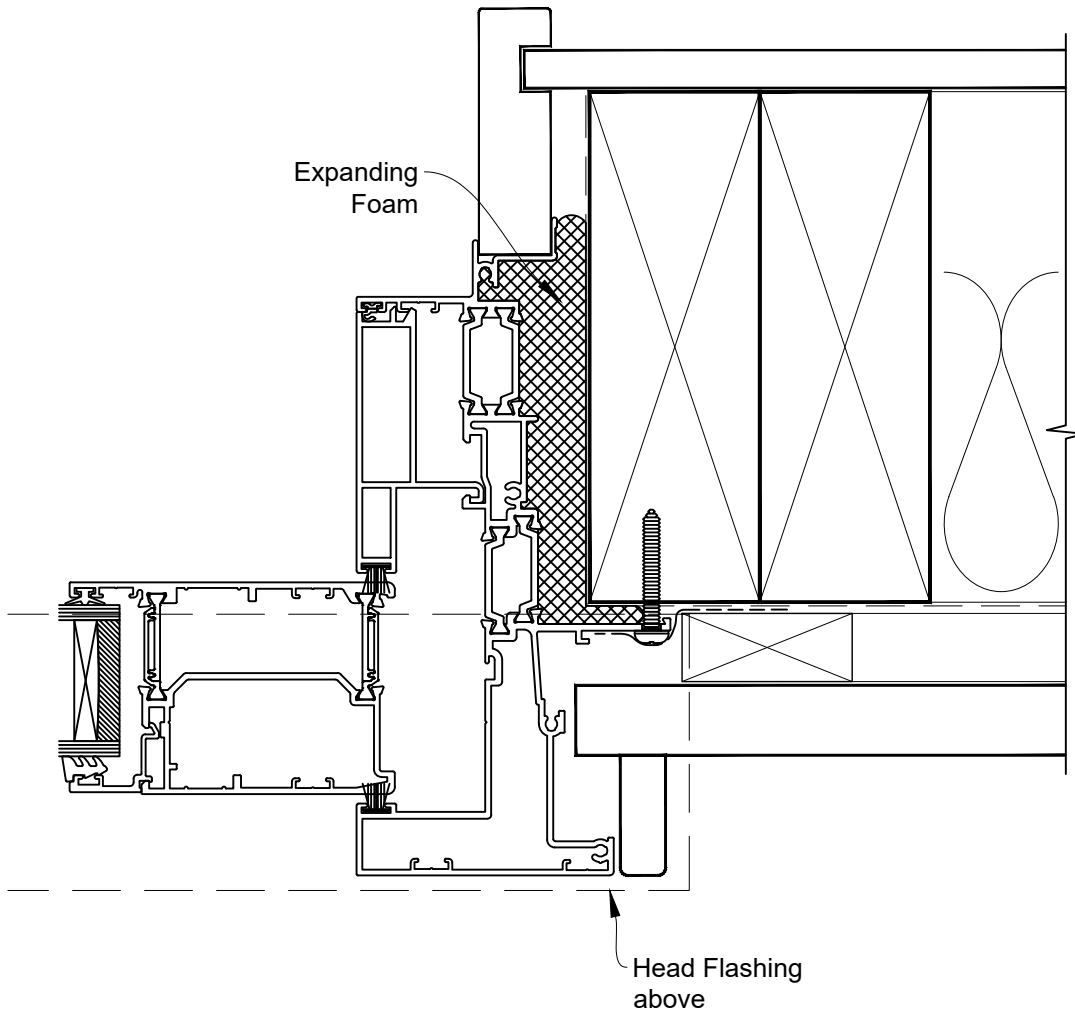

HEAD OPTION 2

INSTALLATION DETAIL - 56mm METRO THERMAL HEART CENTRAFIX SLIDING WINDOW ON RUSTICATED WEATHERBOARD

Date: 01.09.23

Scale: 1:2

CAD Ref.: CFX56SWRW-CFXJ

The Installation Details must be used in conjunction with the Metro Series
ThermalHEART® Centrafix™ SYSTEM GUIDE