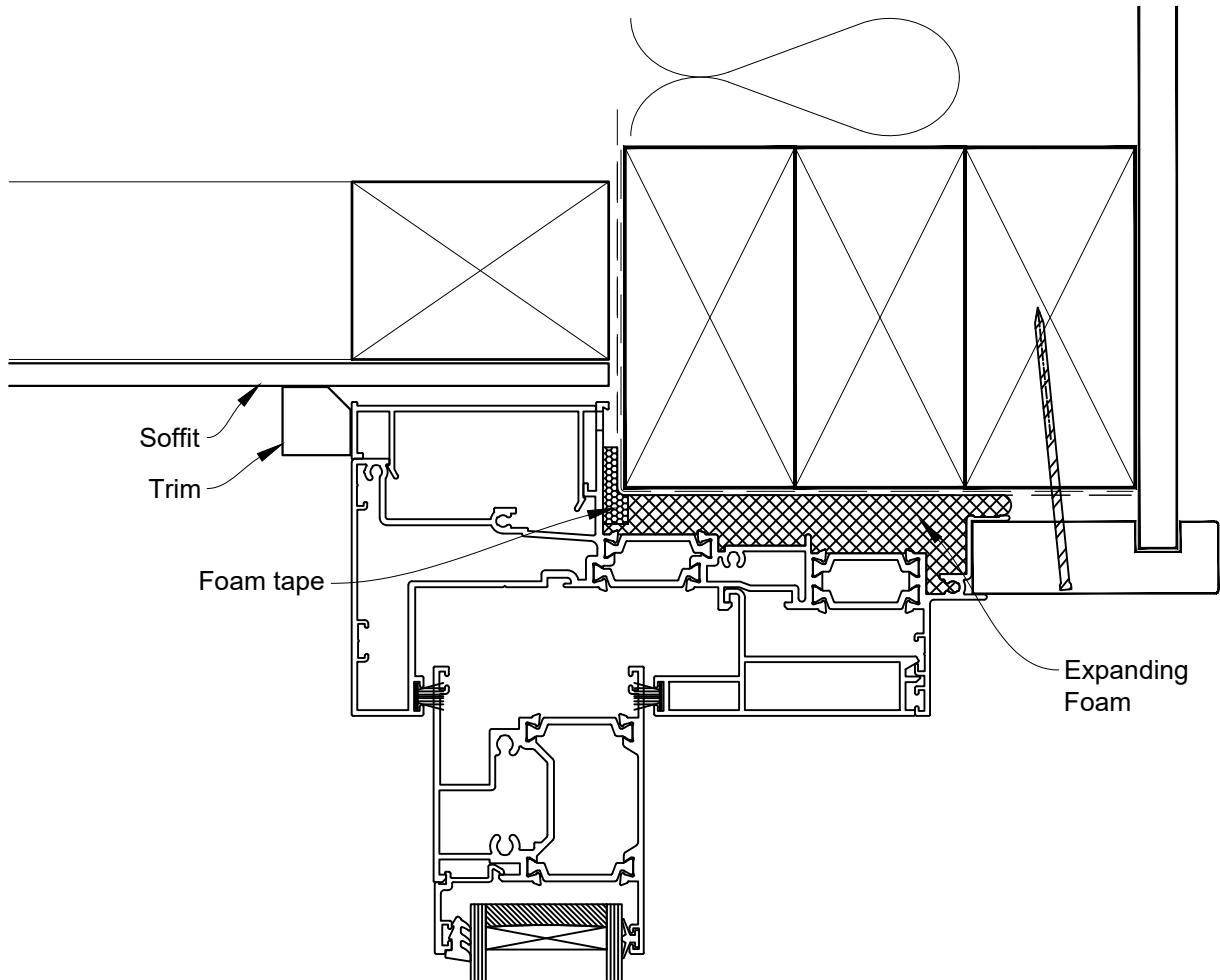

HEAD OPTION 1

INSTALLATION DETAIL - 56mm METRO THERMAL HEART CENTRAFIX SLIDING WINDOW ON RUSTICATED WEATHERBOARD

Date: 01.09.23

Scale: 1:2

CAD Ref.: CFX56SWRW-CFXH2

The Installation Details must be used in conjunction with the Metro Series
ThermalHEART® Centrafix™ SYSTEM GUIDE

HEAD OPTION 2

INSTALLATION DETAIL - 56mm METRO THERMAL HEART CENTRAFIX SLIDING WINDOW ON RUSTICATED WEATHERBOARD

Date: 01.09.23

Scale: 1:2

CAD Ref.: CFX56SWRW-CFXJ

The Installation Details must be used in conjunction with the Metro Series
ThermalHEART® Centrafix™ SYSTEM GUIDE