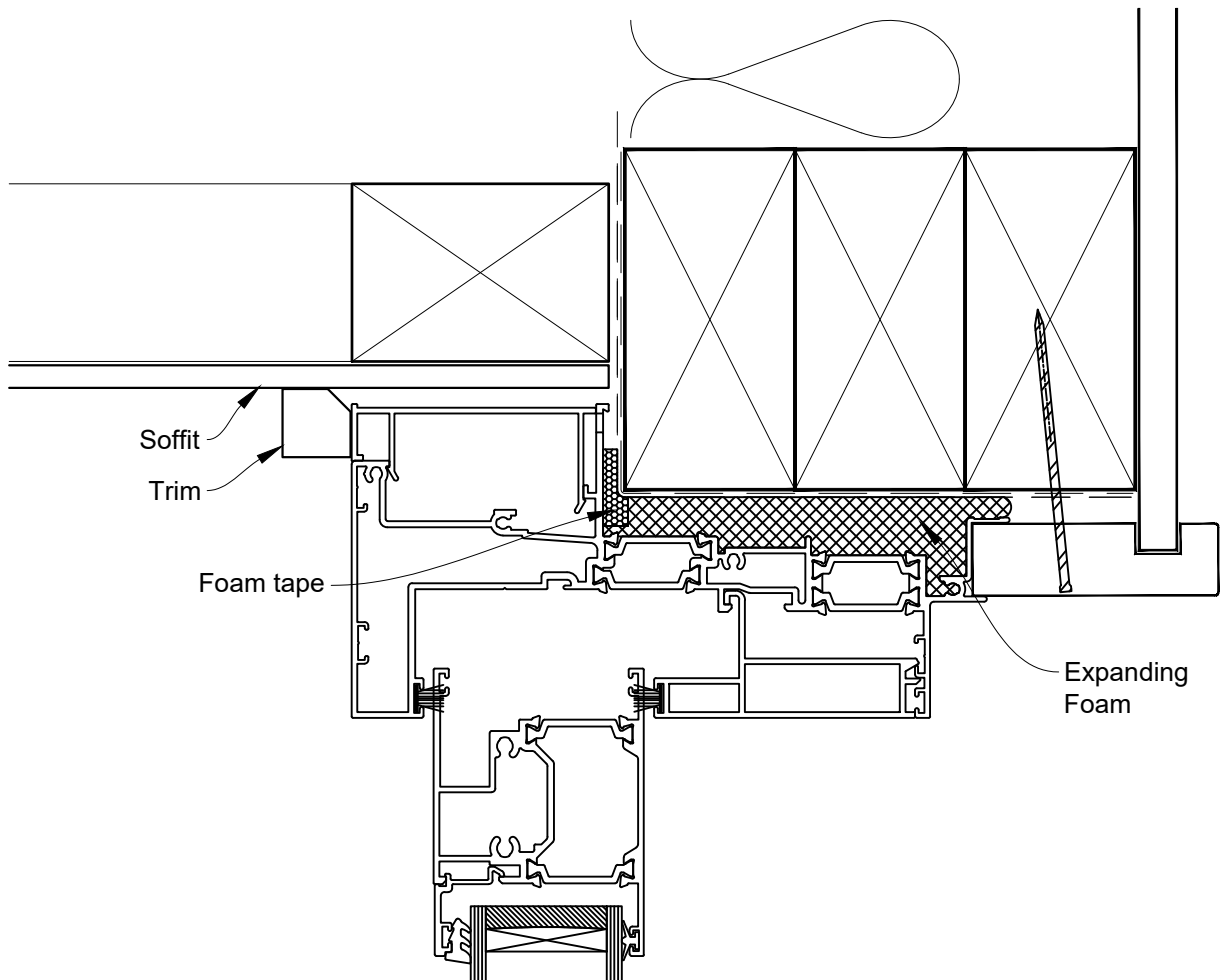

**INSTALLATION DETAIL - 56mm METRO THERMAL HEART
CENTRAFIX SLIDING WINDOW OUT
ON FLAT SHEET**

Date: 01.09.23

Scale: 1:2

CAD Ref.: CFX56SWFS-CFXH

**The Installation Details must be used in conjunction with the Metro Series
ThermalHEART® Centrafix™ SYSTEM GUIDE**

HEAD OPTION 1

INSTALLATION DETAIL - 56mm METRO THERMAL HEART CENTRAFIX SLIDING WINDOW OUT ON FLAT SHEET

Date: 01.09.23

Scale: 1:2

CAD Ref.: CFX56SWFS-CFXH2

The Installation Details must be used in conjunction with the Metro Series
ThermalHEART® Centrafix™ SYSTEM GUIDE

HEAD OPTION 2

INSTALLATION DETAIL - 56mm METRO THERMAL HEART CENTRAFIX SLIDING WINDOW OUT ON FLAT SHEET

Date: 01.09.23

Scale: 1:2

CAD Ref.: CFX56SWFS-CFXJ

The Installation Details must be used in conjunction with the Metro Series ThermalHEART® Centrafix™ SYSTEM GUIDE