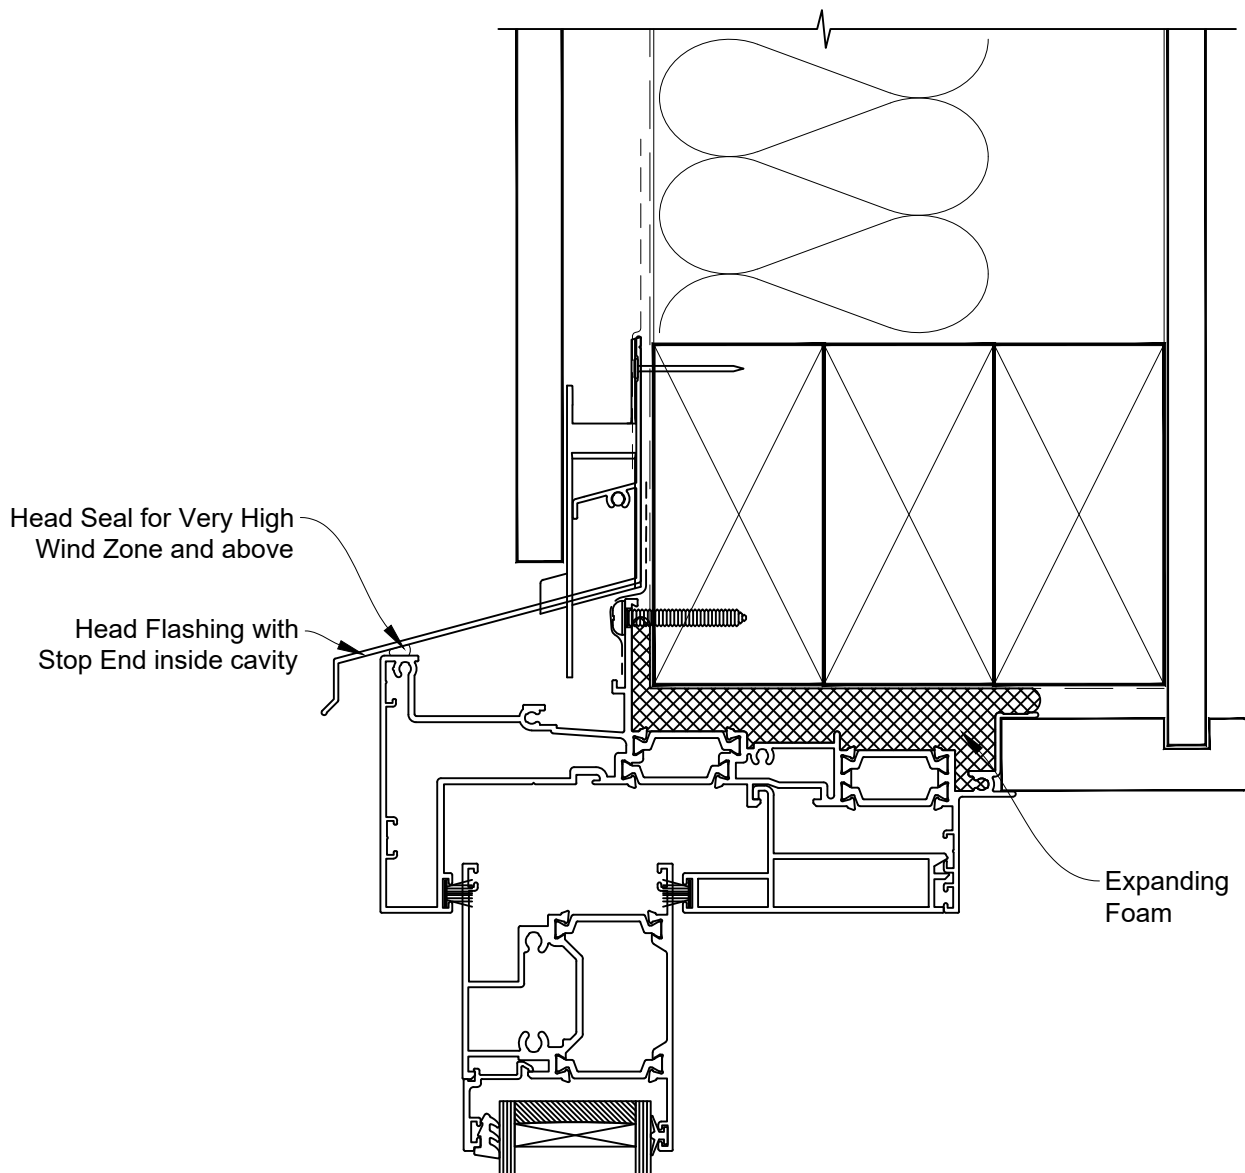

**INSTALLATION DETAIL - 56mm METRO THERMAL HEART
CENTRAFIX SLIDING WINDOW OUT
ON FLAT SHEET**

Date: 01.09.23

Scale: 1:2

CAD Ref.: CFX56SWFS-CFXH

**The Installation Details must be used in conjunction with the Metro Series
ThermalHEART® Centrafix™ SYSTEM GUIDE**

HEAD OPTION 1

INSTALLATION DETAIL - 56mm METRO THERMAL HEART CENTRAFIX SLIDING WINDOW OUT ON FLAT SHEET

Date: 01.09.23

Scale: 1:2

CAD Ref.: CFX56SWFS-CFXH2

The Installation Details must be used in conjunction with the Metro Series
ThermalHEART® Centrafix™ SYSTEM GUIDE

HEAD OPTION 2

INSTALLATION DETAIL - 56mm METRO THERMAL HEART CENTRAFIX SLIDING WINDOW OUT ON FLAT SHEET

Date: 01.09.23

Scale: 1:2

CAD Ref.: CFX56SWFS-CFXJ

The Installation Details must be used in conjunction with the Metro Series ThermalHEART® Centrafix™ SYSTEM GUIDE