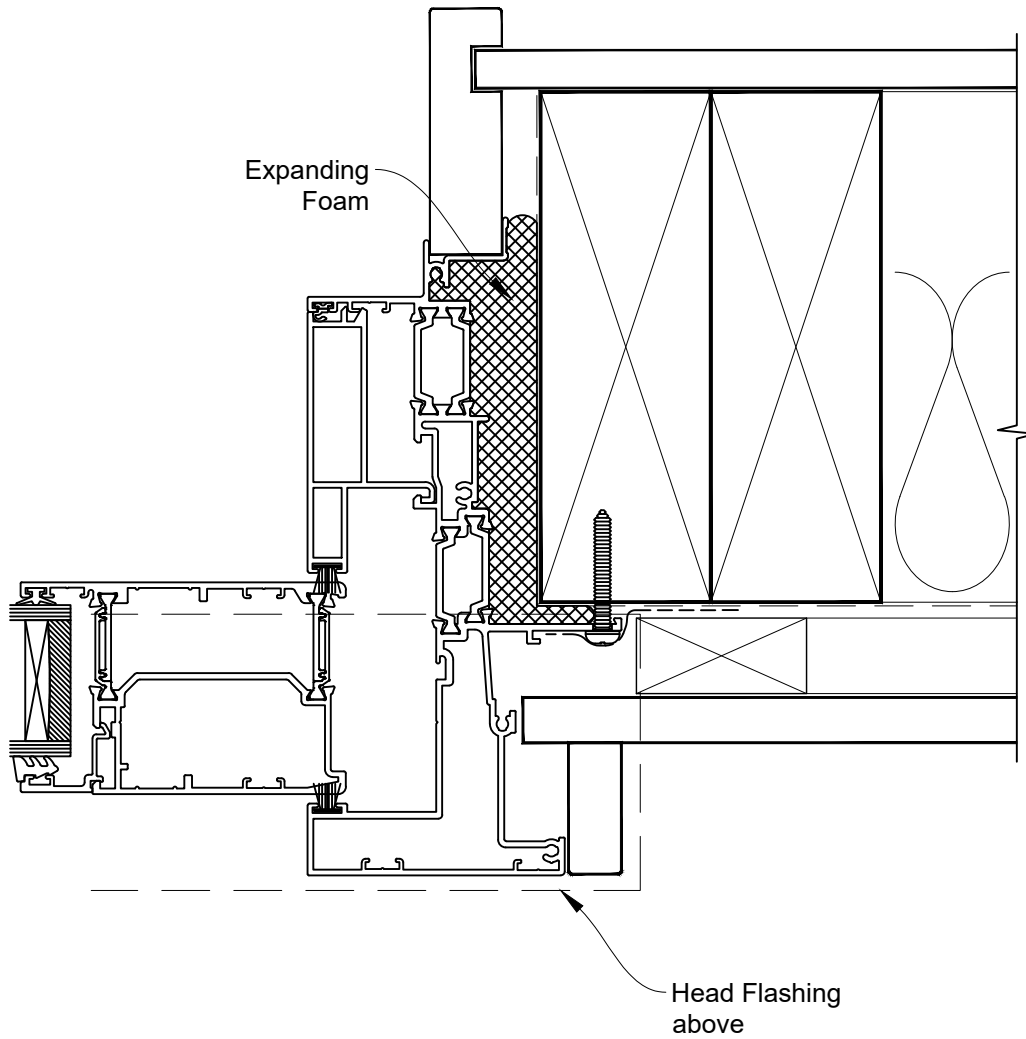

HEAD OPTION 2

INSTALLATION DETAIL - 56mm METRO THERMAL HEART CENTRAFIX SLIDING WINDOW OUT ON FLAT SHEET

Date: 01.09.23

Scale: 1:2

CAD Ref.: CFX56SWFS-CFXJ

The Installation Details must be used in conjunction with the Metro Series ThermalHEART® Centrafix™ SYSTEM GUIDE

INSTALLATION DETAIL - 56mm METRO THERMAL HEART CENTRAFIX SLIDING WINDOW OUT ON FLAT SHEET

Date: 01.09.23

Scale: 1:2

CAD Ref.: CFX56SWFS-CFXS

The Installation Details must be used in conjunction with the Metro Series
ThermalHEART® Centrafix™ SYSTEM GUIDE