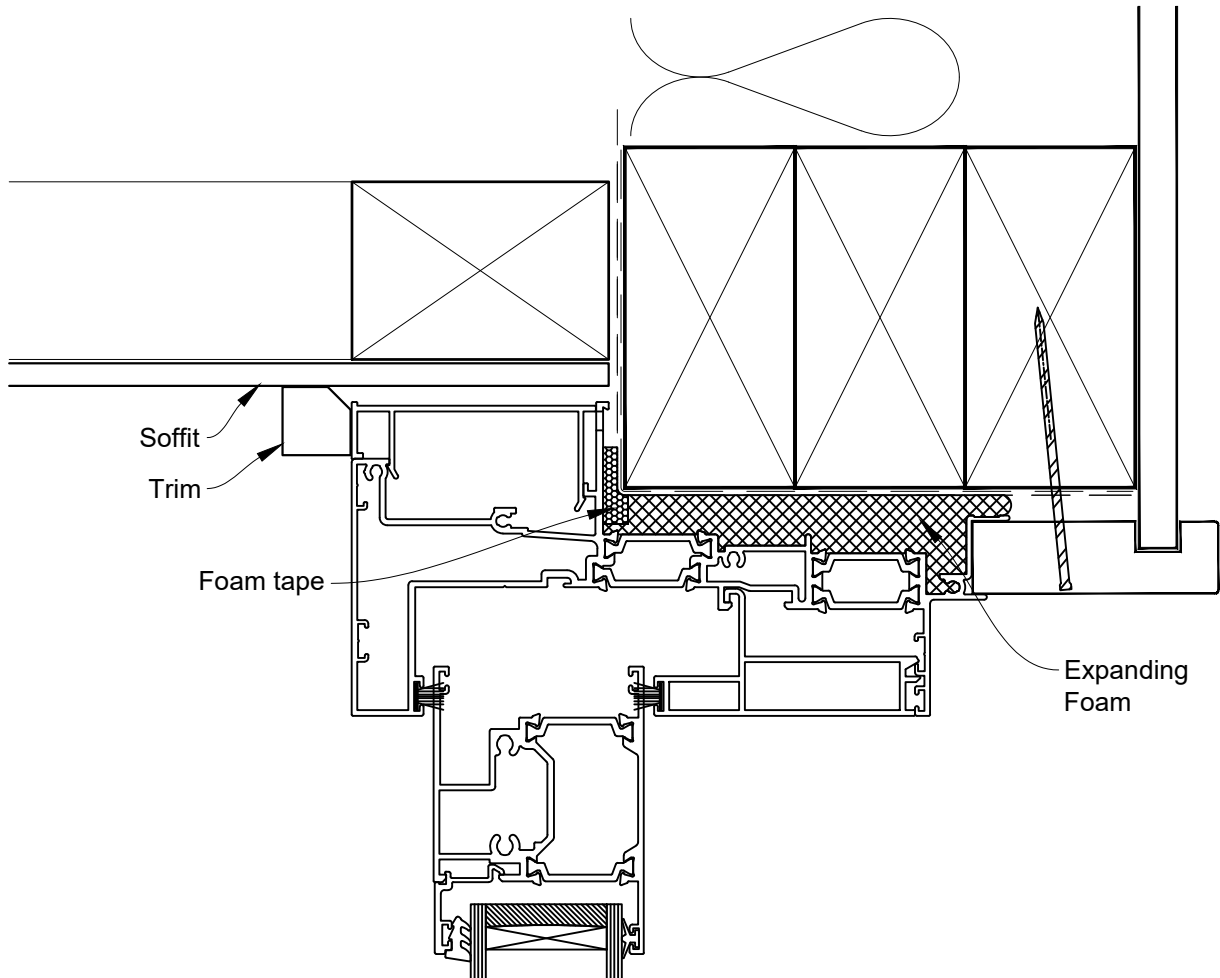

# INSTALLATION DETAIL - 56mm METRO THERMAL HEART CENTRAFIX SLIDING WINDOW ON BEVEL BACK WEATHERBOARD

Date: 01.09.23

Scale: 1:2

CAD Ref.: CFX56SWBW-CFXH2

The Installation Details must be used in conjunction with the Metro Series  
ThermalHEART® Centrafix™ SYSTEM GUIDE

## HEAD OPTION 2