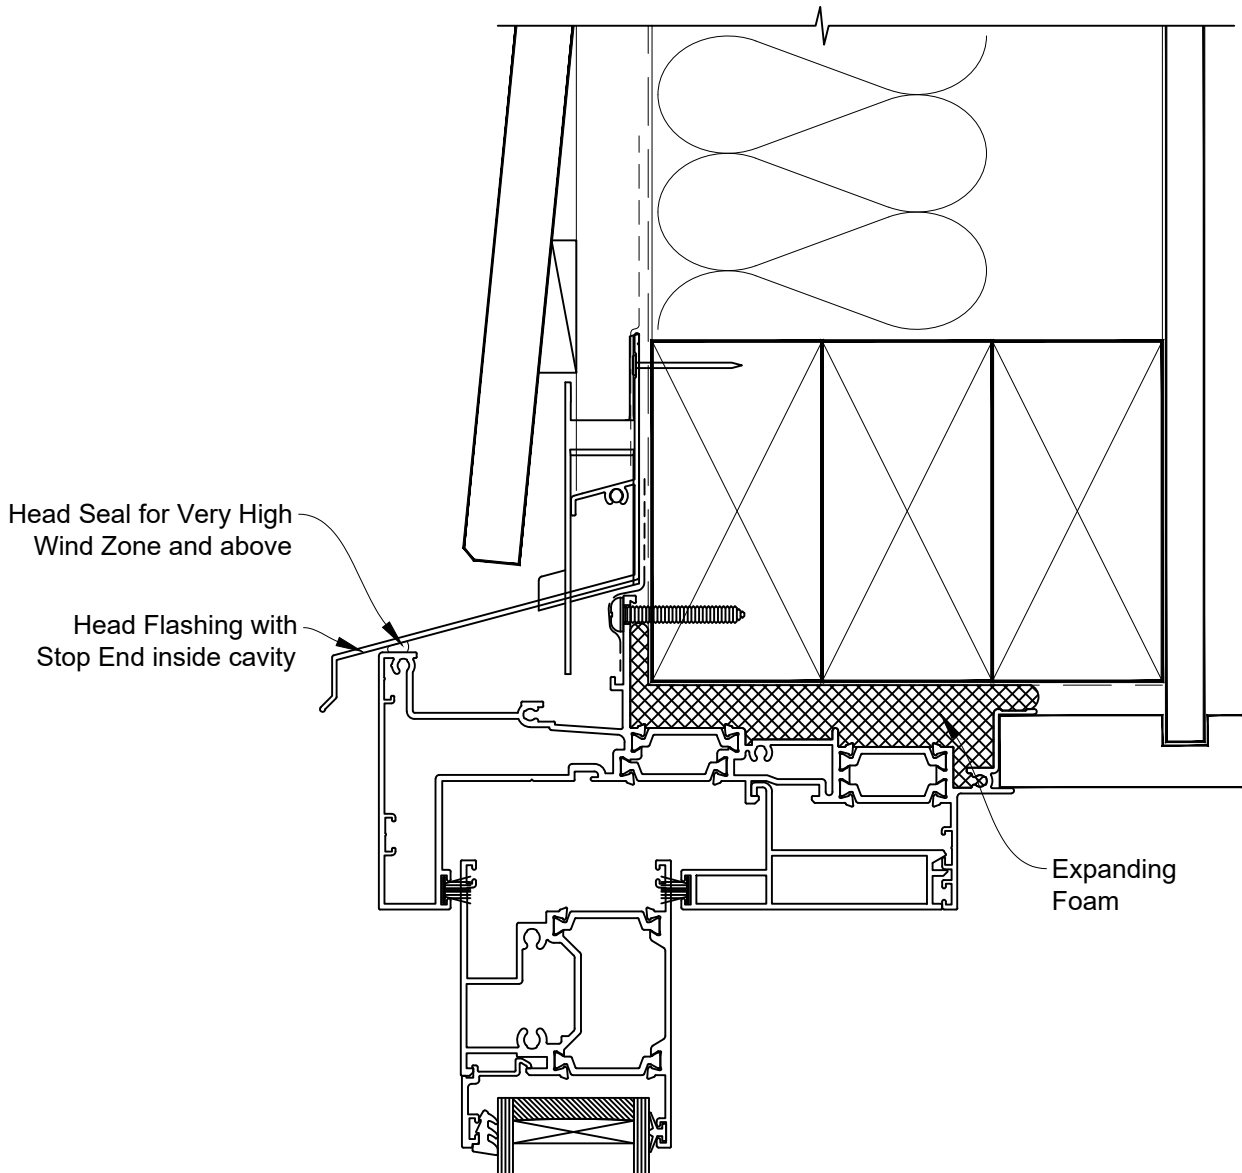

**INSTALLATION DETAIL - 56mm METRO THERMAL HEART  
CENTRAFIX SLIDING WINDOW  
ON BEVEL BACK WEATHERBOARD**

Date: 01.09.23

Scale: 1:2

CAD Ref.: CFX56SWBW-CFXH

**The Installation Details must be used in conjunction with the Metro Series  
ThermalHEART® Centrafix™ SYSTEM GUIDE**

**HEAD OPTION 1**

# INSTALLATION DETAIL - 56mm METRO THERMAL HEART CENTRAFIX SLIDING WINDOW ON BEVEL BACK WEATHERBOARD

Date: 01.09.23

Scale: 1:2

CAD Ref.: CFX56SWBW-CFXH2

The Installation Details must be used in conjunction with the Metro Series  
ThermalHEART® Centrafix™ SYSTEM GUIDE