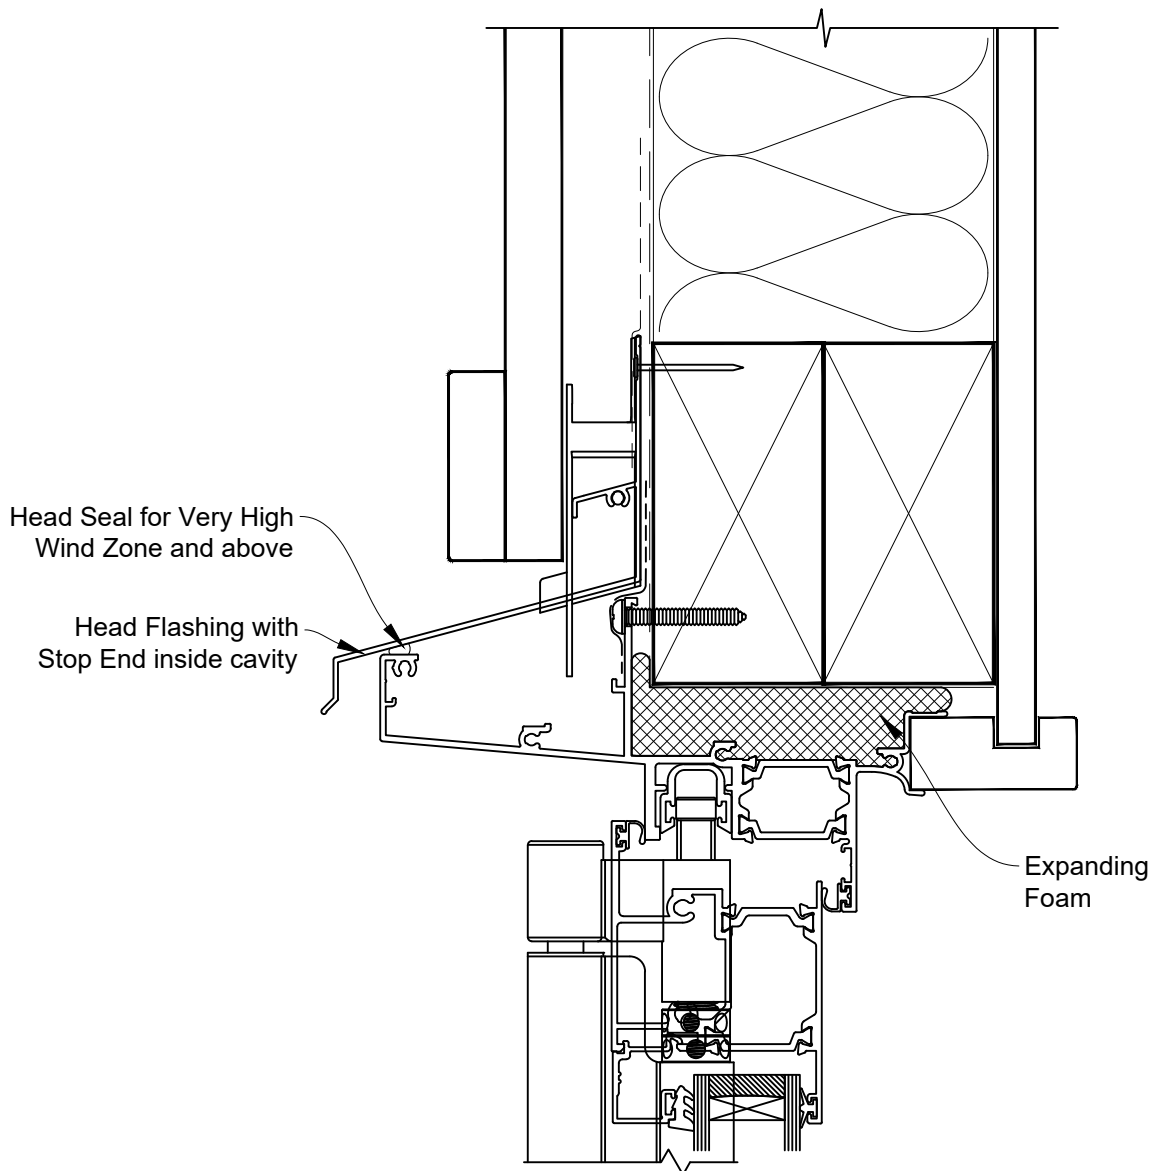

# INSTALLATION DETAIL - METRO THERMAL HEART CENTRAFIX BIFOLD DOOR OPEN OUT ON BOARD AND BATTEN

Date: 01.09.23

Scale: 1:2

CAD Ref.: CFXBDBB-CFXH

The Installation Details must be used in conjunction with the Metro Series ThermalHEART® Centrafix™ SYSTEM GUIDE

## HEAD OPTION 1

# INSTALLATION DETAIL - METRO THERMAL HEART CENTRAFIX BIFOLD DOOR OPEN OUT ON BOARD AND BATTEN

Date: 01.09.23

Scale: 1:2

CAD Ref.: CFXBDBB-CFXH2

The Installation Details must be used in conjunction with the Metro Series ThermalHEART® Centrafix™ SYSTEM GUIDE