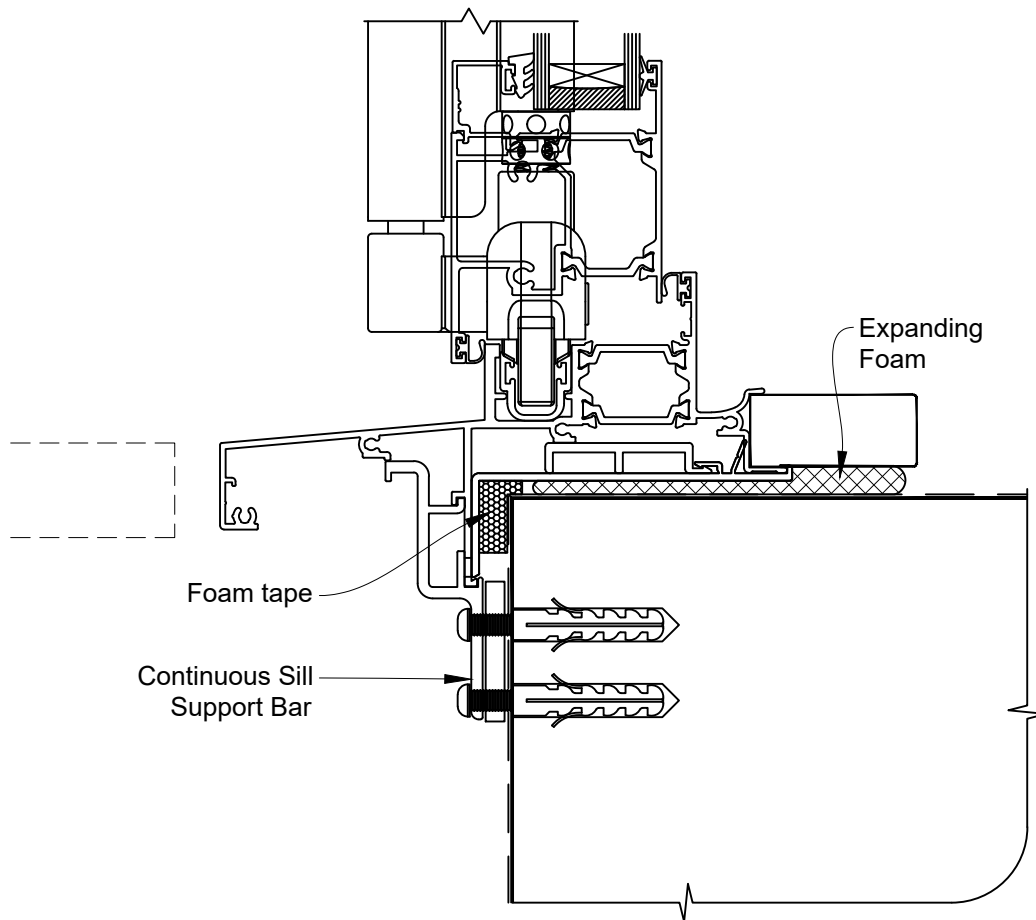

INSTALLATION DETAIL - METRO THERMAL HEART CENTRAFIX BIFOLD DOOR OPEN OUT ON BOARD AND BATTEN

Date: 01.09.23

Scale: 1:2

CAD Ref.: CFXBDBB-CFXS

The Installation Details must be used in conjunction with the Metro Series ThermalHEART® Centrafix™ SYSTEM GUIDE

SILL OPTION 1