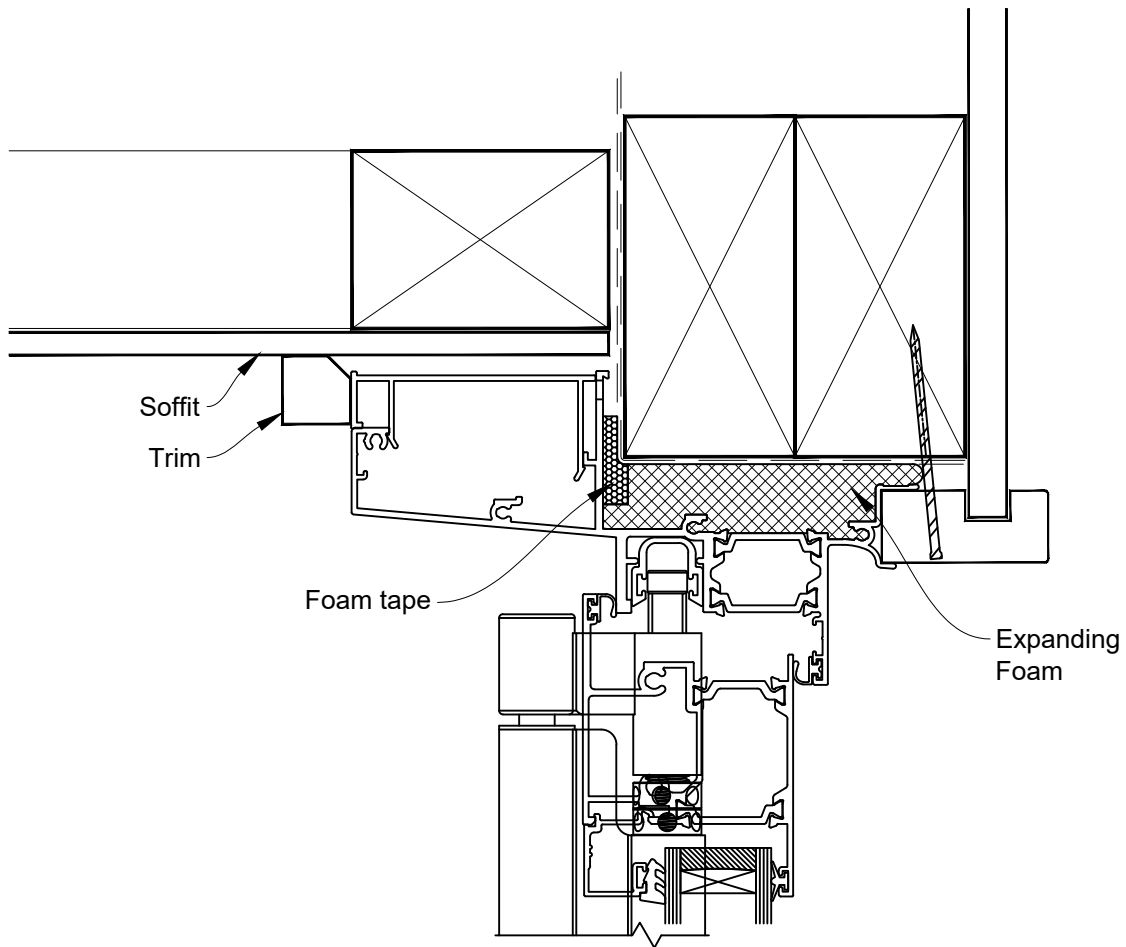

# INSTALLATION DETAIL - METRO THERMAL HEART CENTRAFIX BIFOLD DOOR OPEN OUT ON BOARD AND BATTEN

Date: 01.09.23

Scale: 1:2

CAD Ref.: CFXBDBB-CFXH2

The Installation Details must be used in conjunction with the Metro Series ThermalHEART® Centrafix™ SYSTEM GUIDE

## HEAD OPTION 2