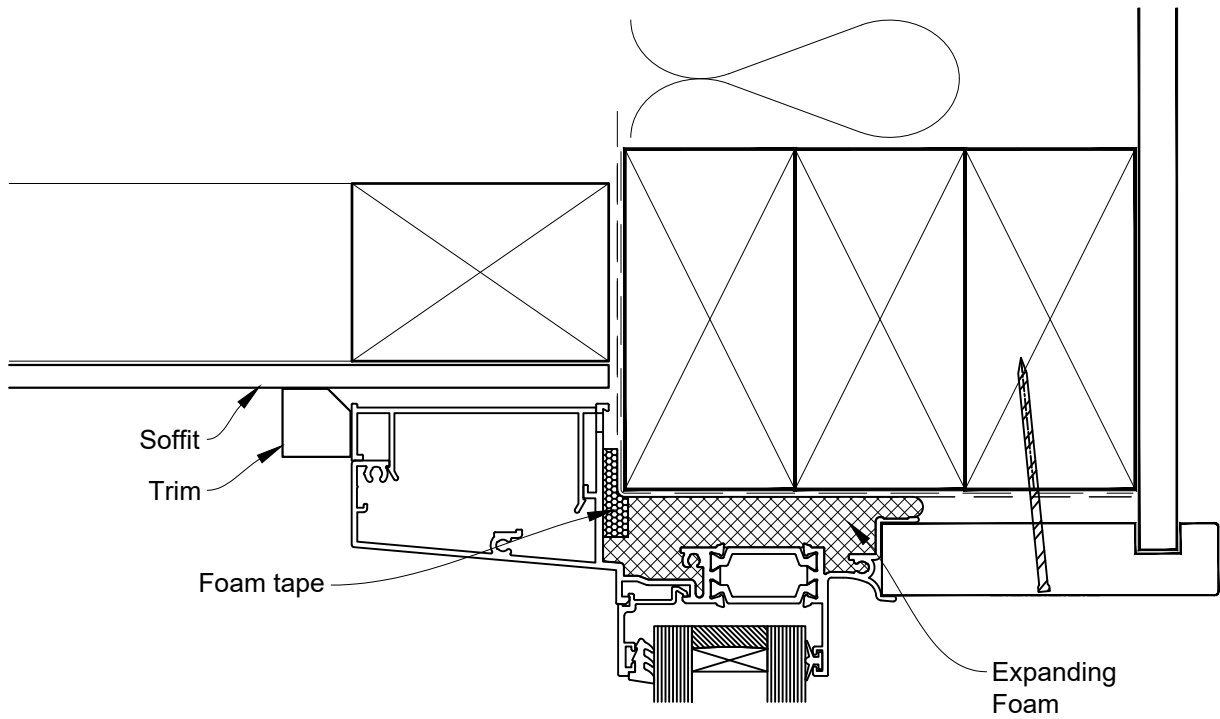

HEAD OPTION 1

INSTALLATION DETAIL - 56mm METRO THERMAL HEART CENTRAFIX AWNING WINDOW ON RUSTICATED WEATHERBOARD

Date: 01.09.23

Scale: 1:2

CAD Ref.: CFX56AWRW-CFXH2

The Installation Details must be used in conjunction with the Metro Series
ThermalHEART® Centrafix™ SYSTEM GUIDE

HEAD OPTION 2

INSTALLATION DETAIL - 56mm METRO THERMAL HEART CENTRAFIX AWNING WINDOW ON RUSTICATED WEATHERBOARD

Date: 01.09.23

Scale: 1:2

CAD Ref.: CFX56AWRW-CFXJ

The Installation Details must be used in conjunction with the Metro Series ThermalHEART® Centrafix™ SYSTEM GUIDE