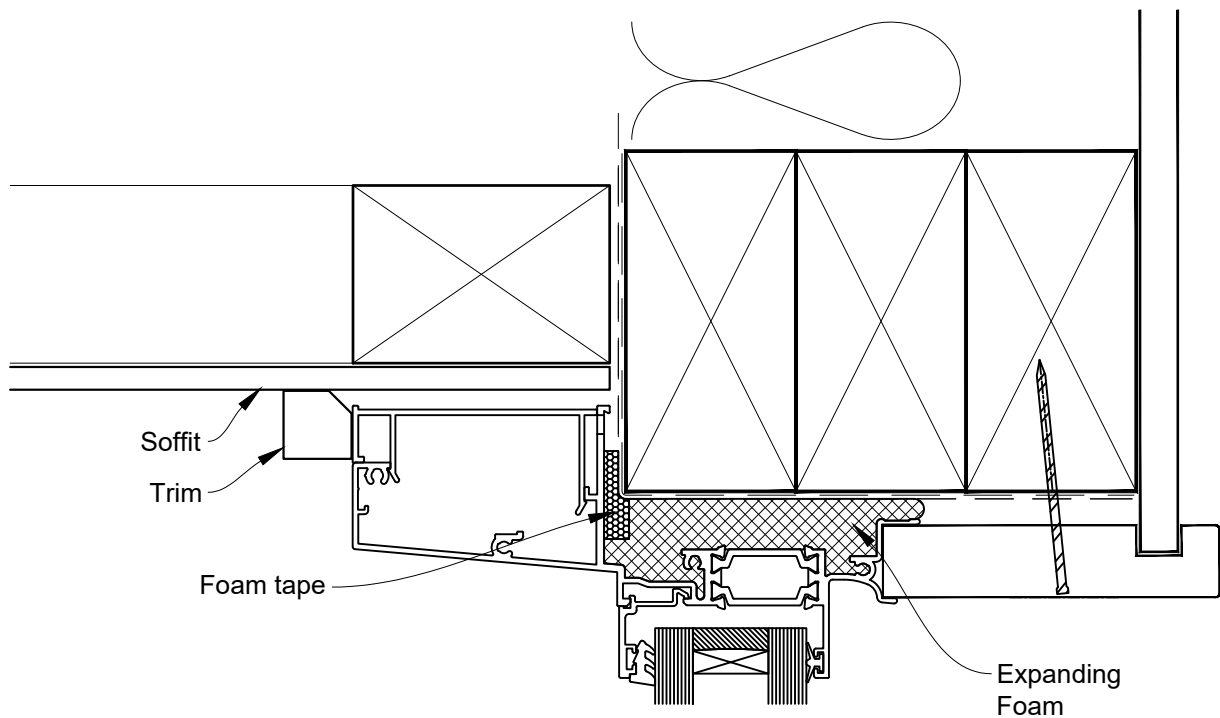

INSTALLATION DETAIL - 56mm METRO THERMAL HEART CENTRAFIX AWNING WINDOW ON BRICK VENEER

Date: 01.09.23

Scale: 1:2

CAD Ref.: CFX56AWBV-CFXH2

The Installation Details must be used in conjunction with the Metro Series
ThermalHEART® Centrafix™ SYSTEM GUIDE

HEAD OPTION 2