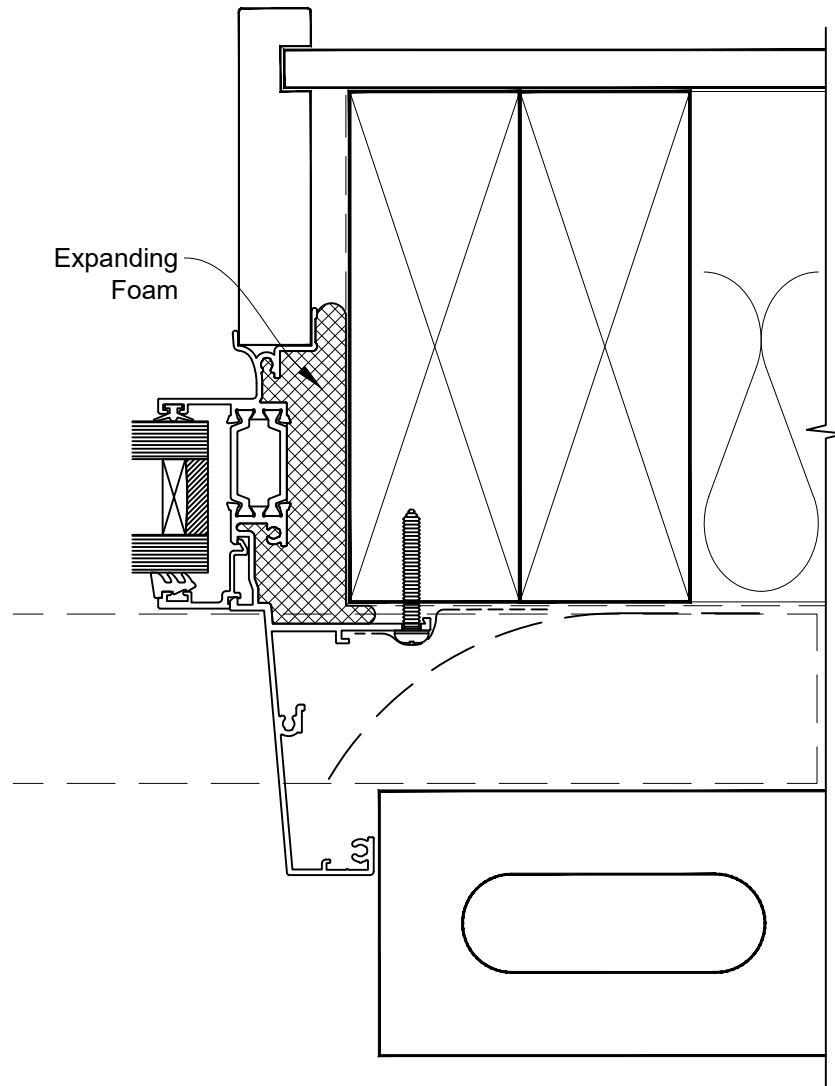

HEAD OPTION 2

INSTALLATION DETAIL - 56mm METRO THERMAL HEART CENTRAFIX AWNING WINDOW ON BRICK VENEER

Date: 01.09.23

Scale: 1:2

CAD Ref.: CFX56AWBV-CFXJ

The Installation Details must be used in conjunction with the Metro Series ThermalHEART® Centrafix™ SYSTEM GUIDE