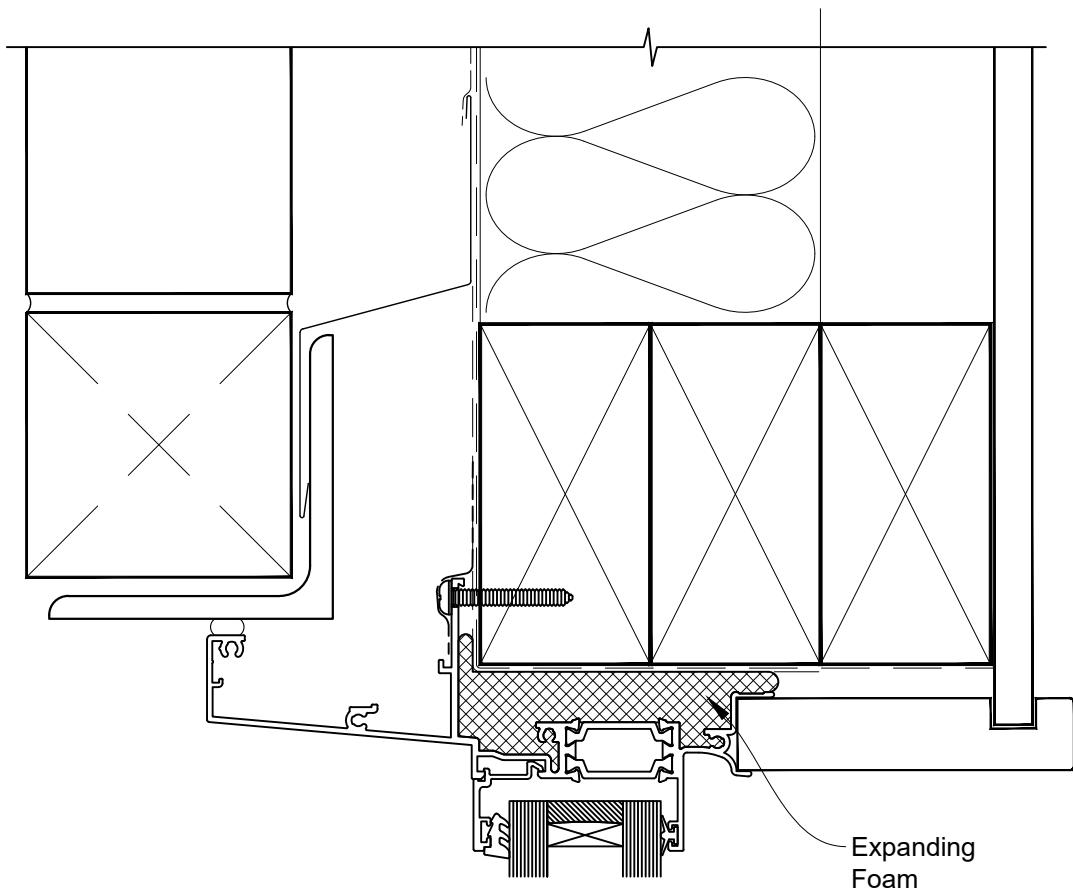

INSTALLATION DETAIL - 56mm METRO THERMAL HEART CENTRAFIX AWNING WINDOW ON BRICK VENEER

Date: 01.09.23

Scale: 1:2

CAD Ref.: CFX56AWBV-CFXH

The Installation Details must be used in conjunction with the Metro Series
ThermalHEART® Centrafix™ SYSTEM GUIDE

HEAD OPTION 1

INSTALLATION DETAIL - 56mm METRO THERMAL HEART CENTRAFIX AWNING WINDOW ON BRICK VENEER

Date: 01.09.23

Scale: 1:2

CAD Ref.: CFX56AWBV-CFXH2

The Installation Details must be used in conjunction with the Metro Series
ThermalHEART® Centrafix™ SYSTEM GUIDE