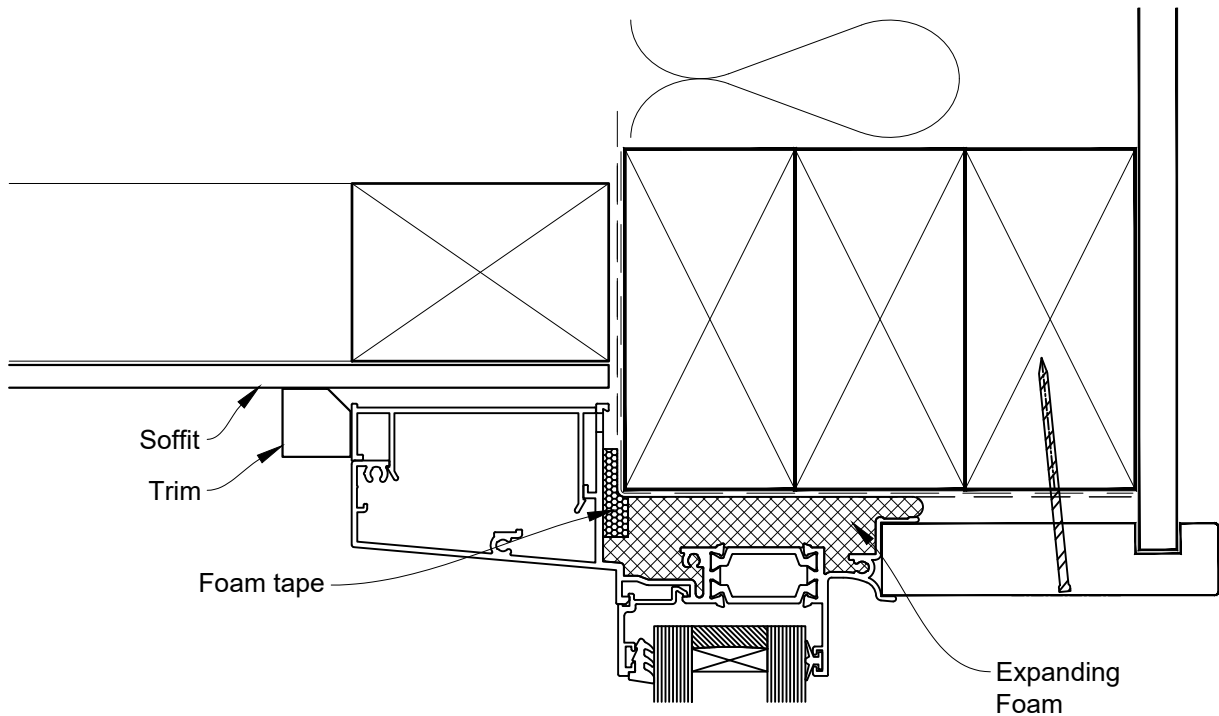

HEAD OPTION 1

INSTALLATION DETAIL - 56mm METRO THERMAL HEART CENTRAFIX AWNING WINDOW ON BOARD & BATTEN

Date: 01.09.23

Scale: 1:2

CAD Ref.: CFX56AWBB-CFXH2

The Installation Details must be used in conjunction with the Metro Series
ThermalHEART® Centrafix™ SYSTEM GUIDE

HEAD OPTION 2

INSTALLATION DETAIL - 56mm METRO THERMAL HEART CENTRAFIX AWNING WINDOW ON BOARD & BATTEN

Date: 01.09.23

Scale: 1:2

CAD Ref.: CFX56AWBB-CFXJ

The Installation Details must be used in conjunction with the Metro Series
ThermalHEART® Centrafix™ SYSTEM GUIDE