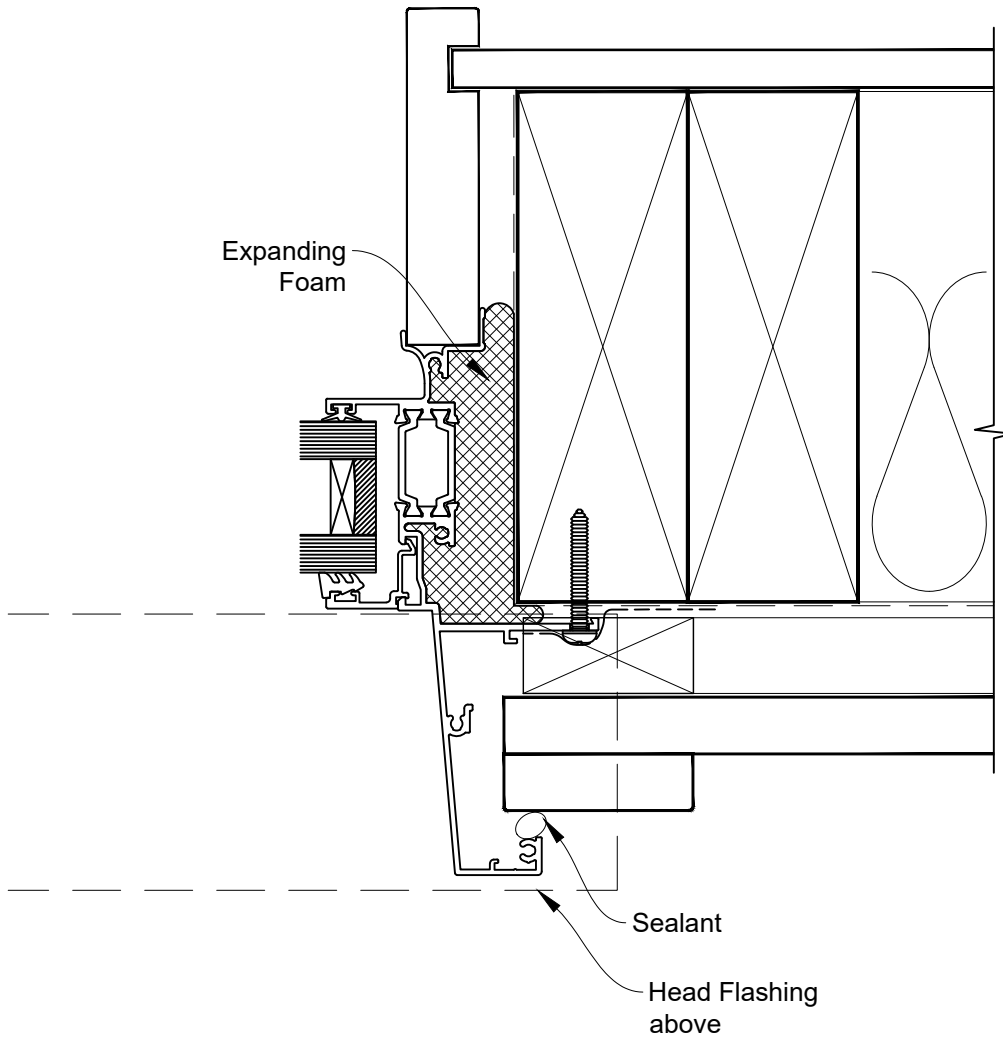

HEAD OPTION 2

INSTALLATION DETAIL - 56mm METRO THERMAL HEART CENTRAFIX AWNING WINDOW ON BOARD & BATTEN

Date: 01.09.23

Scale: 1:2

CAD Ref.: CFX56AWBB-CFXJ

The Installation Details must be used in conjunction with the Metro Series
ThermalHEART® Centrafix™ SYSTEM GUIDE