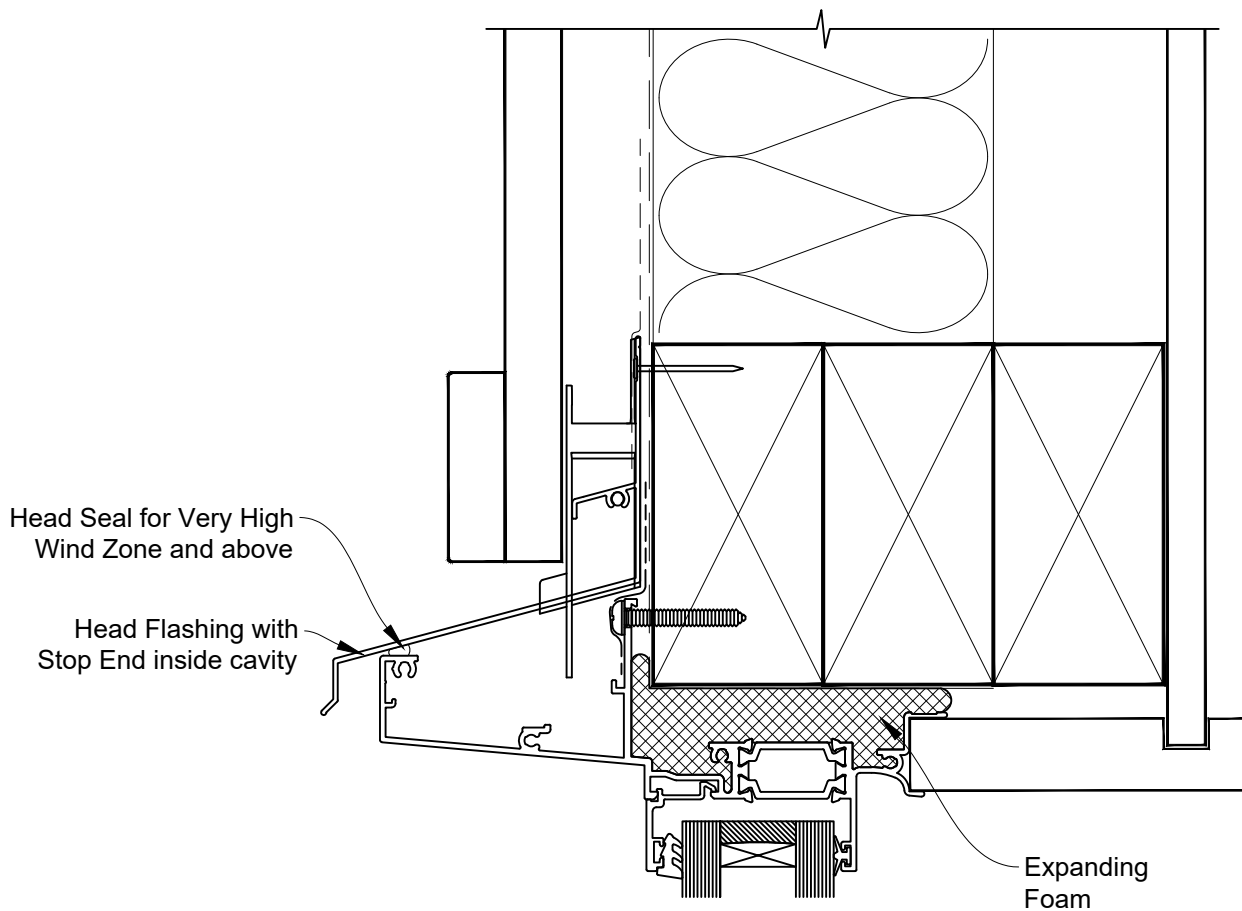

INSTALLATION DETAIL - 56mm METRO THERMAL HEART CENTRAFIX AWNING WINDOW ON BOARD & BATTEN

Date: 01.09.23

Scale: 1:2

CAD Ref.: CFX56AWBB-CFXH

The Installation Details must be used in conjunction with the Metro Series
ThermalHEART® Centrafix™ SYSTEM GUIDE

HEAD OPTION 1

INSTALLATION DETAIL - 56mm METRO THERMAL HEART CENTRAFIX AWNING WINDOW ON BOARD & BATTEN

Date: 01.09.23

Scale: 1:2

CAD Ref.: CFX56AWBB-CFXH2

The Installation Details must be used in conjunction with the Metro Series
ThermalHEART® Centrafix™ SYSTEM GUIDE