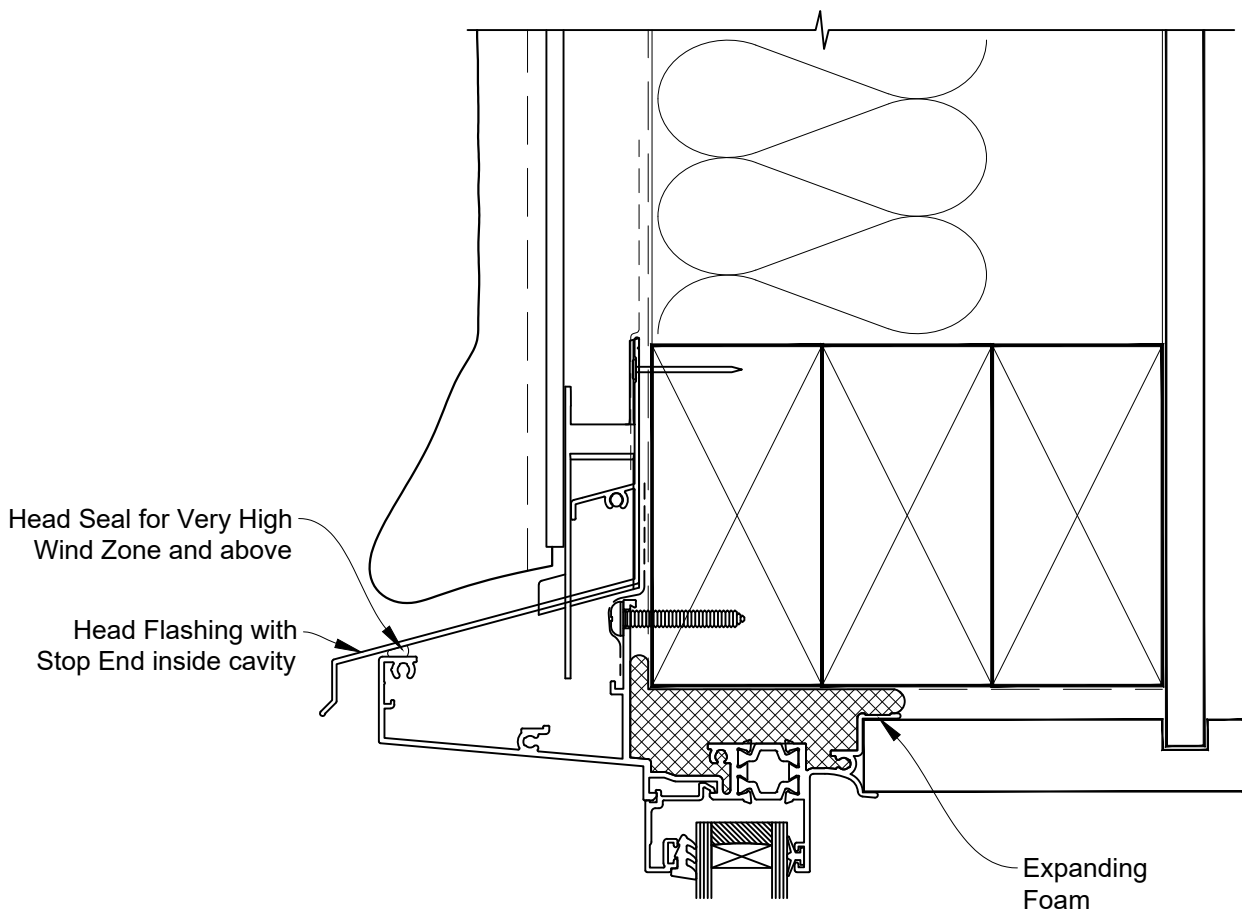

# INSTALLATION DETAIL - 44mm METRO THERMAL HEART CENTRAFIX AWNING WINDOW ON STUCCO

Date: 01.09.23

Scale: 1:2

CAD Ref.: CFX44AWST-CFXH

The Installation Details must be used in conjunction with the Metro Series  
ThermalHEART® Centrafix™ SYSTEM GUIDE

## HEAD OPTION 1