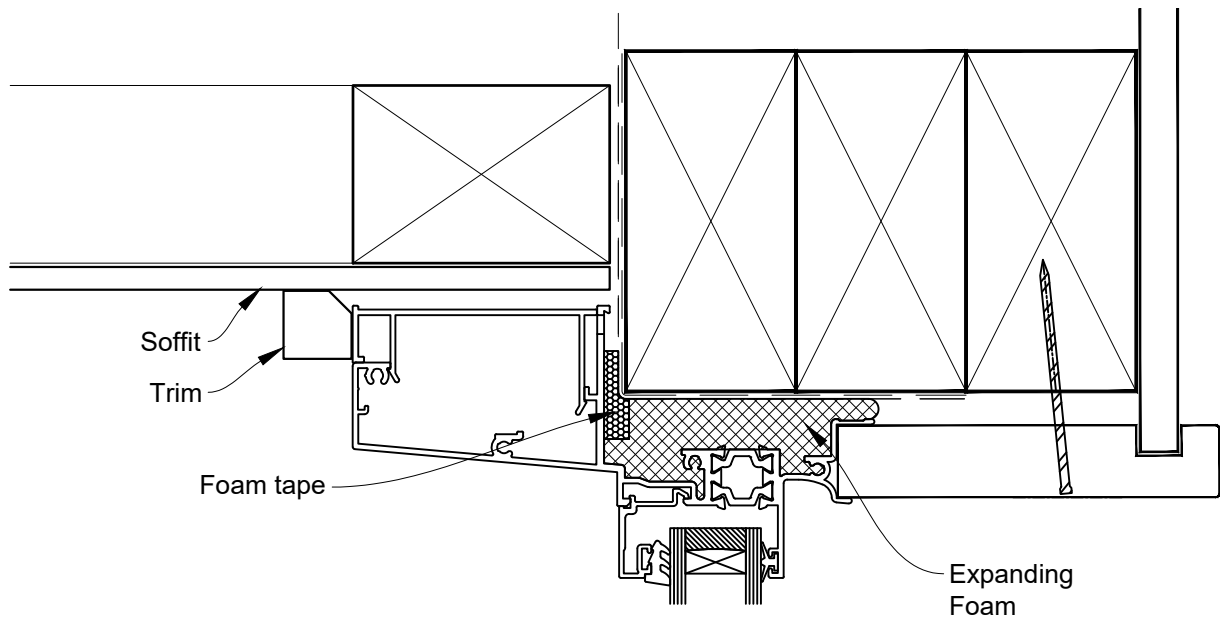

# INSTALLATION DETAIL - 44mm METRO THERMAL HEART CENTRAFIX AWNING WINDOW ON STUCCO

Date: 01.09.23

Scale: 1:2

CAD Ref.: CFX44AWST-CFXH2

The Installation Details must be used in conjunction with the Metro Series  
ThermalHEART® Centrafix™ SYSTEM GUIDE

## HEAD OPTION 2