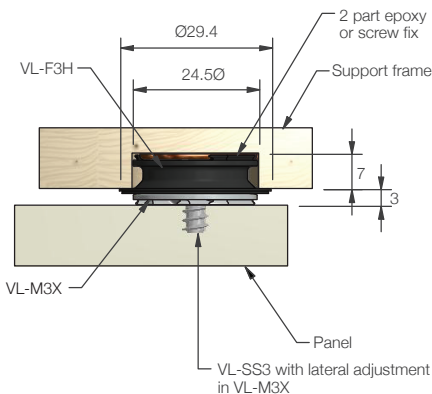

VERY LOW PROFILE VL RANGE

VL-M3X PRODUCT GUIDE

VL-M3X Very Low Profile Extra Heavy Duty 25kg

The VL-M3X is the strongest fixing in the Very Low Profile Range, ideal for more permanent fixings in applications such as settee arms in furniture, heavy artwork, and large, heavyweight interior panels. With a 25kg pull out load and 75kg shear load, the VL-M3X clips into the VL-F3H with no special tools required for installation. Can be used with a wide range of adhesives or screw fixed, according to application type.

VL-M3X 25kg

! NEW

USE WITH:
VL-F3H

MATERIAL:

Off white Acetal copolymer

MORE INFO:

Installation Guide VL-03
Clip Layout Guide TD-02, 08, 09
Panel Offset Guide

BENEFITS

- Self-aligning secure mounting
- Installation requires no special tools or skilled labour
- Uses a range of adhesives to suit the customer
- Fast installation
- 25kg pull out load
- 75kg shear load
- Clip lead in for easy fitting
- Can be screw fixed with lateral adjustment, or glue fixed

APPLICATIONS

- Arms for sofas and armchairs
- Heavy artwork
- Signage
- Large panels that need strong securing

INSTALLATION: Partially exploded through section showing typical installation method

Through section showing recessed installation

Through section showing surface mounted adhesive installation