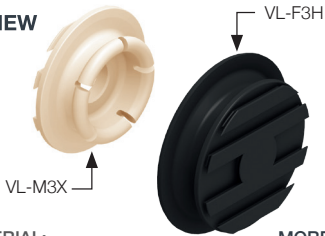

VERY LOW PROFILE VL RANGE

VL-M3X PRODUCT GUIDE

VL-M3X Very Low Profile Extra Heavy Duty 25kg

The VL-M3X is the strongest fixing in the Very Low Profile Range, ideal for more permanent fixings in applications such as settee arms in furniture, heavy artwork, and large, heavyweight interior panels. With a 25kg pull out load and 75kg shear load, the VL-M3X clips into the VL-F3H with no special tools required for installation. Can be used with a wide range of adhesives or screw fixed, according to application type.

VL-M3X 25kg

! NEW

USE WITH:
VL-F3H

MATERIAL:

Off white Acetal copolymer

MORE INFO:

Installation Guide VL-03
Clip Layout Guide TD-02, 08, 09
Panel Offset Guide

BENEFITS

- Self-aligning secure mounting
- Installation requires no special tools or skilled labour
- Uses a range of adhesives to suit the customer
- Fast installation
- 25kg pull out load
- 75kg shear load
- Clip lead in for easy fitting
- Can be screw fixed with lateral adjustment, or glue fixed