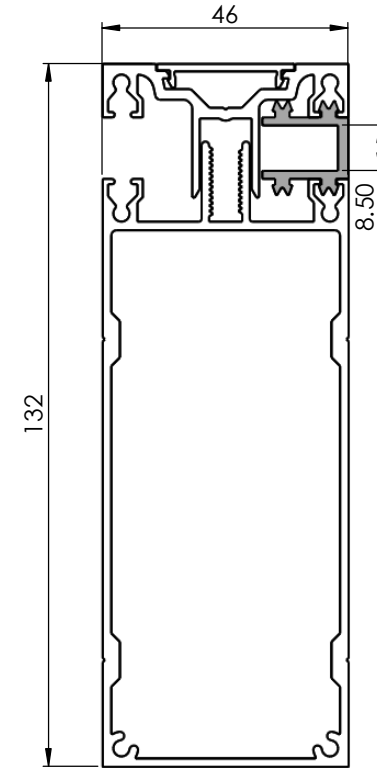

# Box Edge Spacer - 8mm

Part No.

SCALE 1 : 1

<b>UGS</b> PO Box 84 262, Westgate, Auckland 0657 New Zealand Phone: +64 9 838 6429 www.ugs.co.nz	<b>Description and Notes:</b> Box Edge Spacer - 8mm	<b>Material:</b>	<b>Vendor:</b>	<b>Weight (Kg):</b>	<b>Design by:</b> Peter Herrick	<b>Date:</b> 11/4/2022
		<b>Finish:</b>	<b>Vendor Ref:</b>	<b>Area (m2):</b>	<b>Drawn by:</b> G.Termeh	Sheet: 1 of 2
					<b>Units:</b> Metric (mm & Kg)	<b>Drawing No.</b>
					<b>Scale:</b> N/A	<b>Rev:</b>