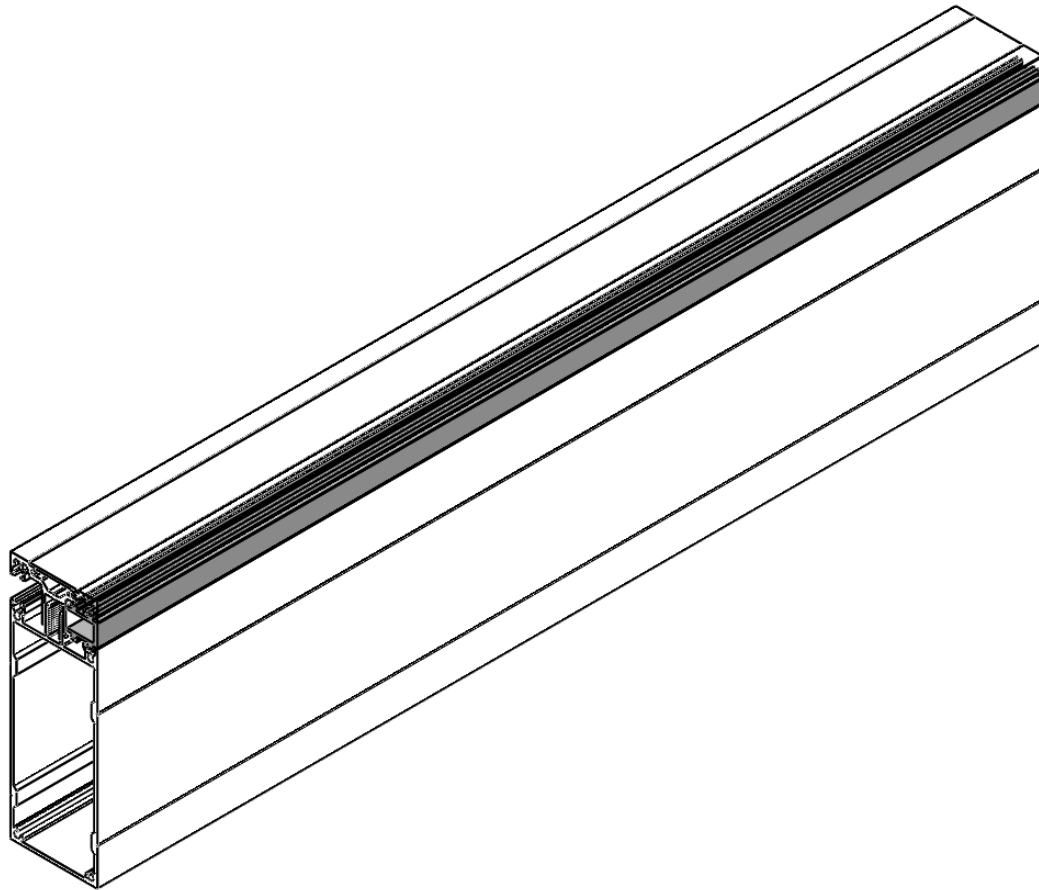

# Box Edge Spacer - 8mm

Part No.

SCALE 1 : 1

<b>UGS</b> PO Box 84 262, Westgate, Auckland 0657 New Zealand Phone: +64 9 838 6429 www.ugs.co.nz	<b>Description and Notes:</b> Box Edge Spacer - 8mm	<b>Material:</b>	<b>Vendor:</b>	<b>Weight (Kg):</b>	<b>Design by:</b> Peter Herrick	<b>Date:</b> 11/4/2022
		<b>Finish:</b>	<b>Vendor Ref:</b>	<b>Area (m2):</b>	<b>Drawn by:</b> G.Termeh	Sheet: 1 of 2
					<b>Units:</b> Metric (mm & Kg)	<b>Drawing No.</b>
					<b>Scale:</b> N/A	<b>Rev:</b>