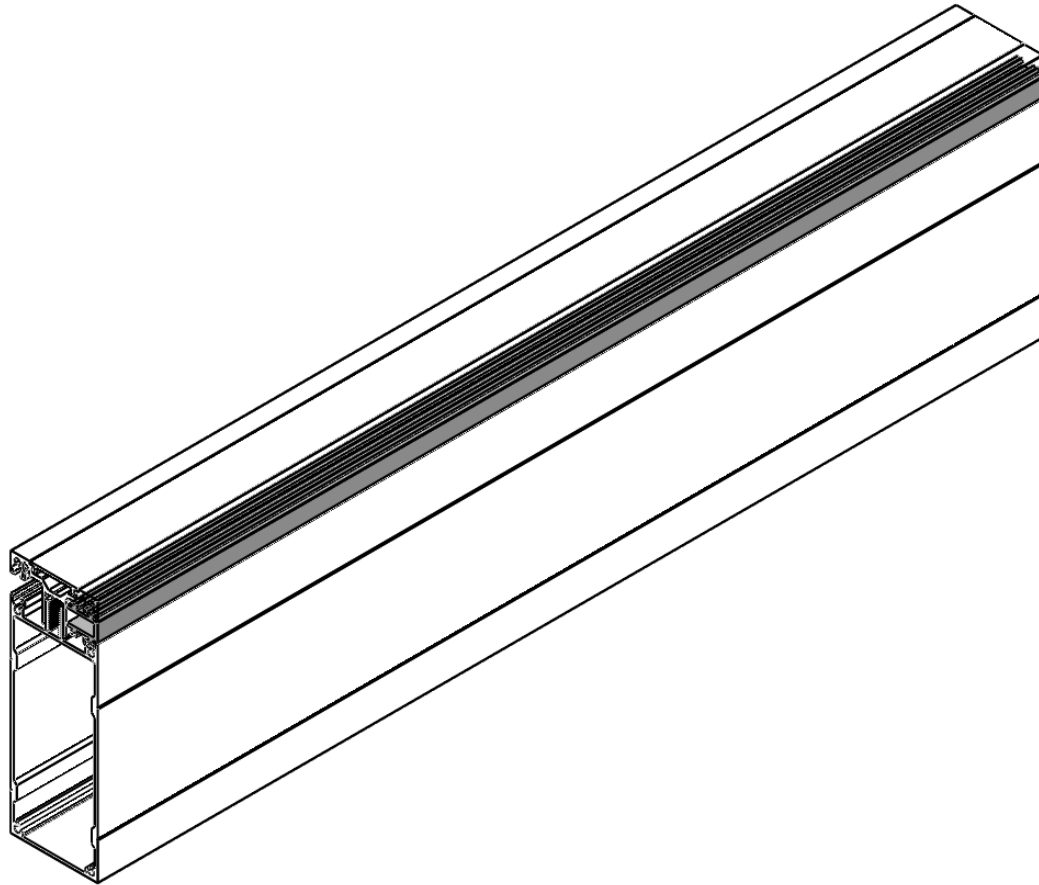

# Box Edge Spacer - 6mm

Part No.

SCALE 1 : 1

<b>UGS</b> PO Box 84 262, Westgate, Auckland 0657 New Zealand Phone: +64 9 838 6429 www.ugs.co.nz	<b>Description and Notes:</b> Box Edge Spacer - 6mm	<b>Material:</b>	<b>Vendor:</b>	<b>Weight (Kg):</b>	<b>Design by:</b> Peter Herrick	<b>Date:</b> 11/4/2022
		<b>Finish:</b>	<b>Vendor Ref:</b>	<b>Area (m2):</b>	<b>Drawn by:</b> G.Termeh	Sheet: 2 of 2
					<b>Units:</b> Metric (mm & Kg)	<b>Drawing No.</b>
					<b>Scale:</b> N/A	<b>Rev:</b>