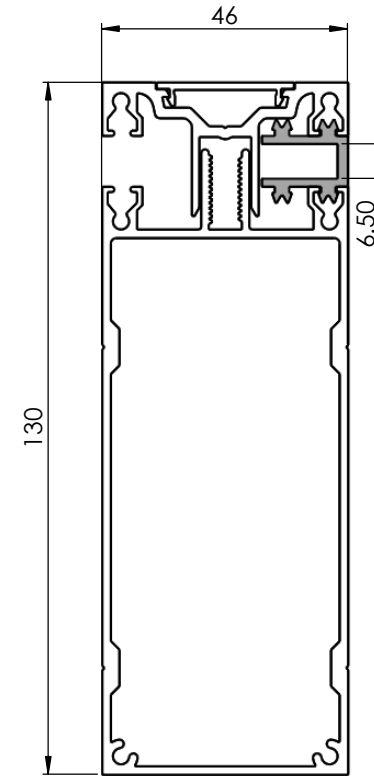

# Box Edge Spacer - 6mm

Part No.

SCALE 1 : 1

<b>UGS</b> PO Box 84 262, Westgate, Auckland 0657 New Zealand Phone: +64 9 838 6429 www.ugs.co.nz	<b>Description and Notes:</b> Box Edge Spacer - 6mm	<b>Material:</b>	<b>Vendor:</b>	<b>Weight (Kg):</b>	<b>Design by:</b> Peter Herrick	<b>Date:</b> 11/4/2022
		<b>Finish:</b>	<b>Vendor Ref:</b>	<b>Area (m2):</b>	<b>Drawn by:</b> G.Termeh	Sheet: 2 of 2
					<b>Units:</b> Metric (mm & Kg)	<b>Drawing No.</b>
					<b>Scale:</b> N/A	<b>Rev:</b>