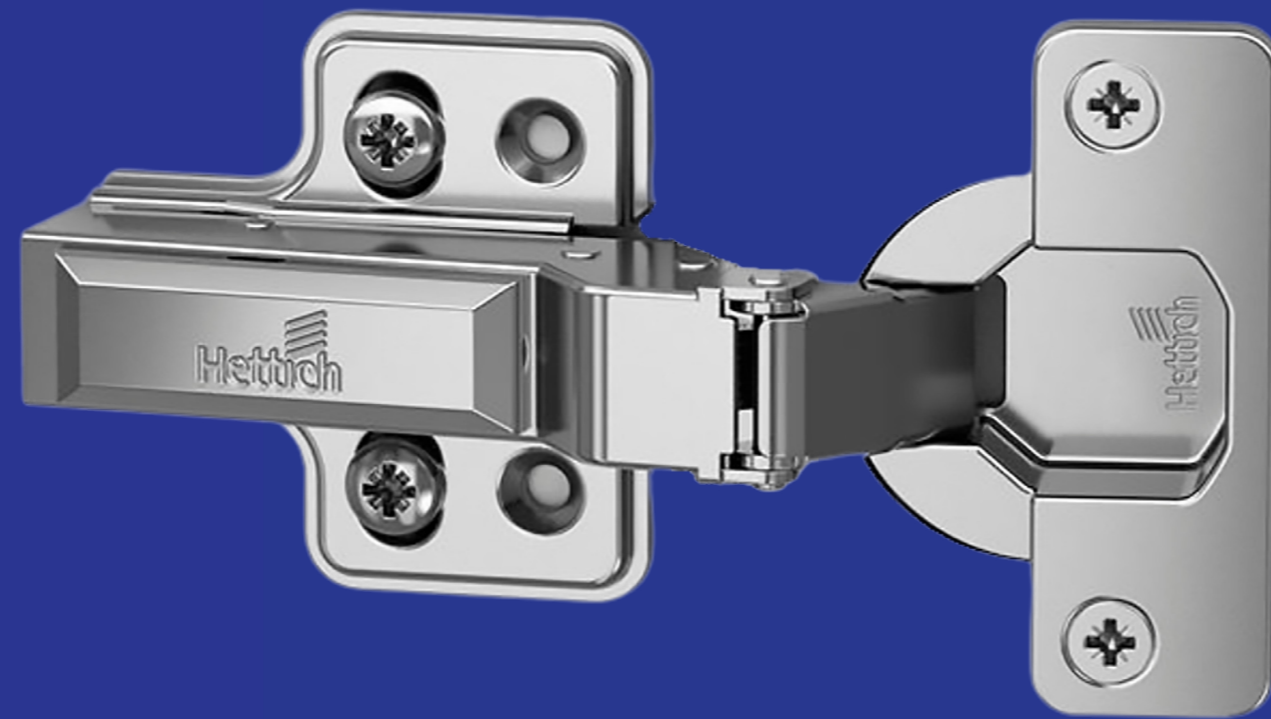

VEOSYS

A stainless steel hinge for the Kiwi outdoors

Passionate about interiors

Hettich

Raise the expectations for reliable outdoor designs with the Veosys hinge. It is perfect for any high moisture or salt environment, and operates smoothly over an impressive temperature range. Produced from stainless steel equivalent to kitchen sinks, it is a robust all-rounder for challenging design situations.

Choose Veosys for coastal homes, outdoor kitchens, indoor pools and gyms.

Veosys stainless steel hinge

Recreate this beach side outdoor kitchen using:
Veosys hinges with inset and full overlay door framing | InnoTech Atira soft-closing drawers

the all-rounder hinge

Leverage the durability of stainless steel to bring your design dreams to life.

material	stainless steel EN 15570
grade	304
colour	silver
operational	between 5 and 40°C
tested	120h NSS ISO 9227
door thickness	14-22 mm
door application	full overlay, half overlay, inset
opening function	105° opening angle
closing function	automated soft-close at 35°