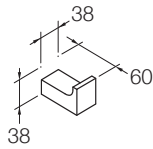

**Included Components**

- Installation hardware

**Features**

- Polished chrome • Metal construction • Durability • No visible fixings

- Robe hook  
Kohler: 37345T-CP

- Double robe hook  
Kohler: 37346T-CP

- Towel ring  
Kohler: 9124T-CP

- Horizontal toilet tissue holder  
Kohler: 37350T-CP

- Covered toilet tissue holder  
Kohler: 37351T-CP

- Soap dish  
Kohler: 37348T-CP

- Hotelier  
Kohler: 9125T-CP

- Towel bar - 457mm  
Kohler: 98419T-CP

- Towel bar - 610mm  
Kohler: 37347T-CP

- Double towel bar - 610mm  
Kohler: 9123T-CP

**Installation Notes:**

- In an effort to make installation quick and easy, Kohler accessories are shipped with a hex key wrench, anchors and pre-assembled parts.
- While it is possible to mount them to any surface, a stud mounted product will yield the best results.