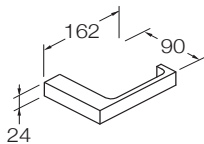

**Included Components**

- Installation hardware

**Features**

- Polished chrome • Metal construction • Durability • No visible fixings

- Robe hook  
Kohler: 37345T-CP

- Double robe hook  
Kohler: 37346T-CP

- Towel ring  
Kohler: 9124T-CP

- Horizontal toilet tissue holder  
Kohler: 37350T-CP

- Covered toilet tissue holder  
Kohler: 37351T-CP

- Soap dish  
Kohler: 37348T-CP

- Hotelier  
Kohler: 9125T-CP

- Towel bar - 457mm  
Kohler: 98419T-CP

- Towel bar - 610mm  
Kohler: 37347T-CP

- Double towel bar - 610mm  
Kohler: 9123T-CP

**Installation Notes:**

- In an effort to make installation quick and easy, Kohler accessories are shipped with a hex key wrench, anchors and pre-assembled parts.
- While it is possible to mount them to any surface, a stud mounted product will yield the best results.