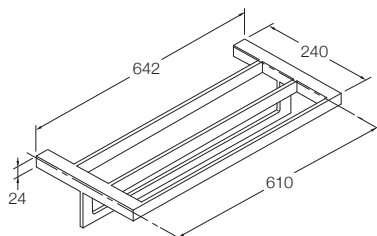

- Horizontal toilet tissue holder  
Kohler: 37350T-CP

- Covered toilet tissue holder  
Kohler: 37351T-CP

- Soap dish  
Kohler: 37348T-CP

- Hotelier  
Kohler: 9125T-CP

- Towel bar - 457mm  
Kohler: 98419T-CP

- Towel bar - 610mm  
Kohler: 37347T-CP

- Double towel bar - 610mm  
Kohler: 9123T-CP

**Installation Notes:**

- In an effort to make installation quick and easy, Kohler accessories are shipped with a hex key wrench, anchors and pre-assembled parts.
- While it is possible to mount them to any surface, a stud mounted product will yield the best results.