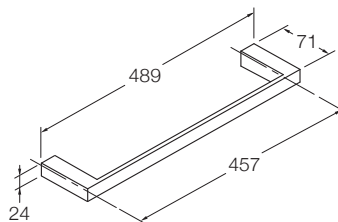

- Horizontal toilet tissue holder  
Kohler: 37350T-CP

- Covered toilet tissue holder  
Kohler: 37351T-CP

- Soap dish  
Kohler: 37348T-CP

- Hotelier  
Kohler: 9125T-CP

- Towel bar - 457mm  
Kohler: 98419T-CP

- Towel bar - 610mm  
Kohler: 37347T-CP

- Double towel bar - 610mm  
Kohler: 9123T-CP

**Installation Notes:**

- In an effort to make installation quick and easy, Kohler accessories are shipped with a hex key wrench, anchors and pre-assembled parts.
- While it is possible to mount them to any surface, a stud mounted product will yield the best results.