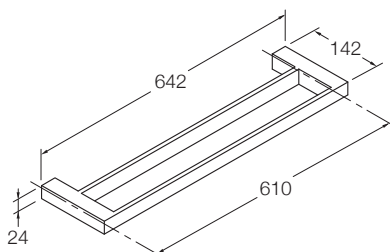

- Horizontal toilet tissue holder  
Kohler: 37350T-CP

- Covered toilet tissue holder  
Kohler: 37351T-CP

- Soap dish  
Kohler: 37348T-CP

- Hotelier  
Kohler: 9125T-CP

- Towel bar - 457mm  
Kohler: 98419T-CP

- Towel bar - 610mm  
Kohler: 37347T-CP

- Double towel bar - 610mm  
Kohler: 9123T-CP

**Installation Notes:**

- In an effort to make installation quick and easy, Kohler accessories are shipped with a hex key wrench, anchors and pre-assembled parts.
- While it is possible to mount them to any surface, a stud mounted product will yield the best results.