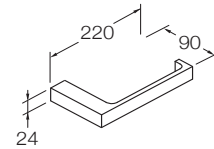

**Included Components**

- Installation hardware

**Features**

- Polished chrome • Metal construction • Durability • No visible fixings

- Robe hook  
Kohler: 37345T-CP

- Double robe hook  
Kohler: 37346T-CP

- Towel ring  
Kohler: 9124T-CP

- Horizontal toilet tissue holder  
Kohler: 37350T-CP

- Covered toilet tissue holder  
Kohler: 37351T-CP

- Soap dish  
Kohler: 37348T-CP

- Hotelier  
Kohler: 9125T-CP

- Towel bar - 457mm  
Kohler: 98419T-CP