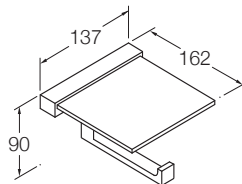

**Included Components**

- Installation hardware

**Features**

- Polished chrome • Metal construction • Durability • No visible fixings

- Robe hook  
Kohler: 37345T-CP

- Double robe hook  
Kohler: 37346T-CP

- Towel ring  
Kohler: 9124T-CP

- Horizontal toilet tissue holder  
Kohler: 37350T-CP

- Covered toilet tissue holder  
Kohler: 37351T-CP

- Soap dish  
Kohler: 37348T-CP

- Hotelier  
Kohler: 9125T-CP

- Towel bar - 457mm  
Kohler: 98419T-CP

- Towel bar - 610mm  
Kohler: 37347T-CP

- Double towel bar - 610mm  
Kohler: 9123T-CP

**Installation Notes:**

- In an effort to make installation quick and easy, Kohler accessories are shipped with a hex key wrench, anchors and pre-assembled parts.
- While it is possible to mount them to any surface, a stud mounted product will yield the best results.