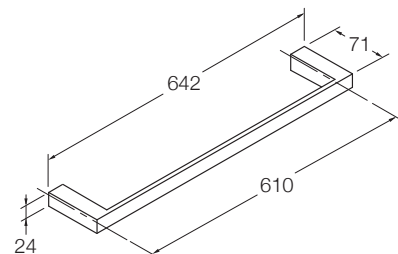

- Horizontal toilet tissue holder  
Kohler: 37350T-CP

- Covered toilet tissue holder  
Kohler: 37351T-CP

- Soap dish  
Kohler: 37348T-CP

- Hotelier  
Kohler: 9125T-CP

- Towel bar - 457mm  
Kohler: 98419T-CP

- Towel bar - 610mm  
Kohler: 37347T-CP

- Double towel bar - 610mm  
Kohler: 9123T-CP

**Installation Notes:**

- In an effort to make installation quick and easy, Kohler accessories are shipped with a hex key wrench, anchors and pre-assembled parts.
- While it is possible to mount them to any surface, a stud mounted product will yield the best results.