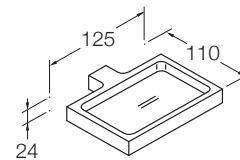

**Included Components**

- Installation hardware

**Features**

- Polished chrome • Metal construction • Durability • No visible fixings

- Robe hook  
Kohler: 37345T-CP

- Double robe hook  
Kohler: 37346T-CP

- Towel ring  
Kohler: 9124T-CP

- Horizontal toilet tissue holder  
Kohler: 37350T-CP

- Covered toilet tissue holder  
Kohler: 37351T-CP

- Soap dish  
Kohler: 37348T-CP

- Hotelier  
Kohler: 9125T-CP

- Towel bar - 457mm  
Kohler: 98419T-CP

- Towel bar - 610mm  
Kohler: 37347T-CP

- Double towel bar - 610mm  
Kohler: 9123T-CP

**Installation Notes:**

- In an effort to make installation quick and easy, Kohler accessories are shipped with a hex key wrench, anchors and pre-assembled parts.
- While it is possible to mount them to any surface, a stud mounted product will yield the best results.