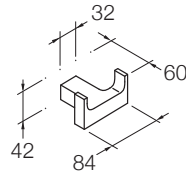

**Included Components**

- Installation hardware

**Features**

- Polished chrome • Metal construction • Durability • No visible fixings

- Robe hook  
Kohler: 37345T-CP

- Double robe hook  
Kohler: 37346T-CP

- Towel ring  
Kohler: 9124T-CP

- Horizontal toilet tissue holder  
Kohler: 37350T-CP

- Covered toilet tissue holder  
Kohler: 37351T-CP

- Soap dish  
Kohler: 37348T-CP

- Hotelier  
Kohler: 9125T-CP

- Towel bar - 457mm  
Kohler: 98419T-CP

- Towel bar - 610mm  
Kohler: 37347T-CP

- Double towel bar - 610mm  
Kohler: 9123T-CP

**Installation Notes:**

- In an effort to make installation quick and easy, Kohler accessories are shipped with a hex key wrench, anchors and pre-assembled parts.
- While it is possible to mount them to any surface, a stud mounted product will yield the best results.