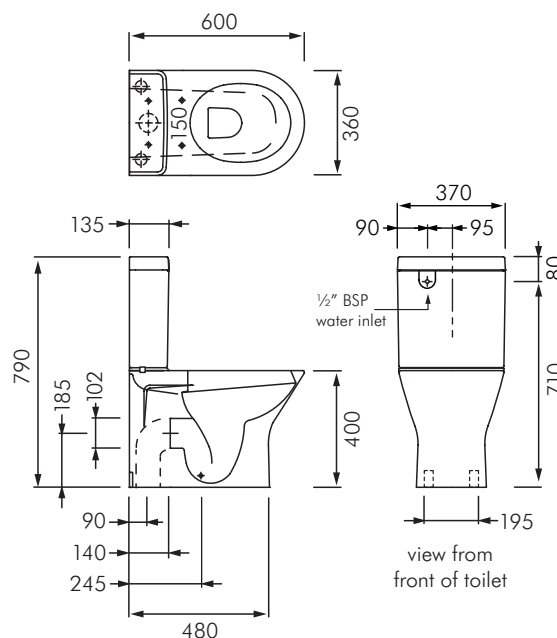

RA-RE1224

RESORT RIMLESS WALL FACED TOILET SUITE

RAK
CERAMICS

DESCRIPTION

Resort toilet range combines aesthetics and practicality in an elegant manner while its compact form uses space economically, making the bathroom area feel luxuriously spacious.

The Resort bathroom suite comes standard with Rimless technology which delivers the ultimate in hygienic bathroom suites. Rimless technology ensures water is fully projected around the front of the toilet pan giving a completely clean flush. Rimless flushing makes it easier to clean and reduces bacteria and dirt by more than 90%.

The Resort toilet seat is quick-release which allows for easy removal to thoroughly clean the top surface of the toilet pan and the toilet seat.

Resort is available in wall faced toilet suite (as shown), wall faced toilet pan and wall-hung WC pan formats.

Colour: Alpine white only.

Trap type: P-trap or S-trap outlet connections.

Inlet: 1/2" BSP concealed back inlet connection (remote isolation valve included).

Water pressure range: 10-1000kPa (50-500kPa recommended).

Fixing: FS37UK floor fixing kit included.

Cistern: 4.5/3L dual flush, fitted directly to toilet pan with concealed fixings. Optional button set to prevent unwarranted lid removal.

Seat: Resort urea quick-release soft-close toilet seat and lid.

Dimensions: All dimensions in mm. Tolerance $\pm 5\%$ for below 200mm and $\pm 3\%$ above 200mm.

MODELS

RA-RE1224P - RAK Resort wall faced toilet suite P-trap complete with quick-release soft-close seat and lid.

RA-RE1224S - RAK Resort wall faced toilet suite S-trap complete with quick-release soft-close seat and lid.

OPTION

RA-LL - Lid locking button set (specify separately).