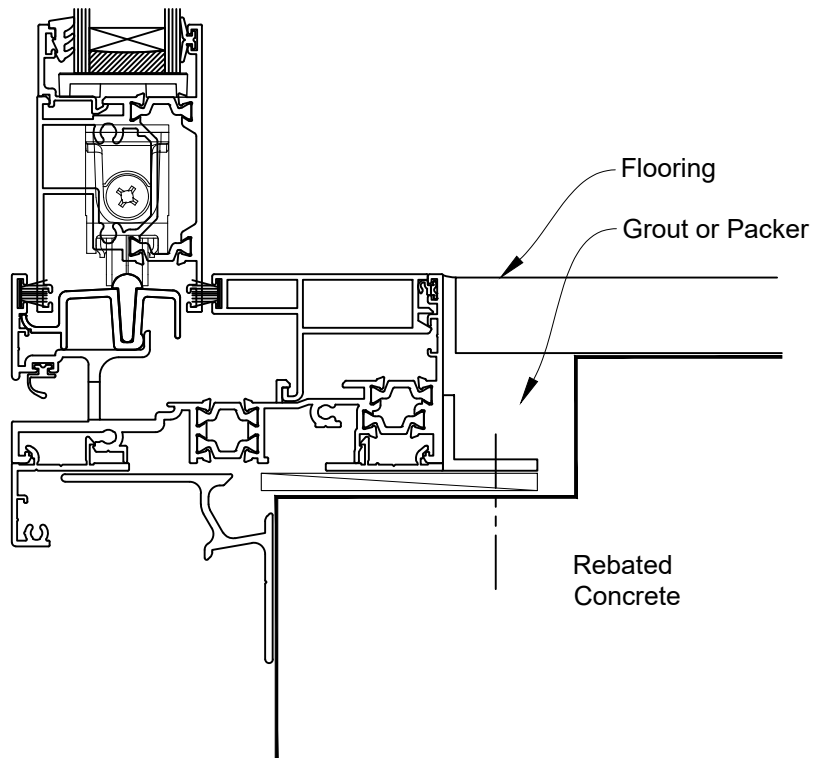

INSTALLATION DETAIL - ARCHITECTURAL THERMAL HEART 114mm SLIDING DOOR ON BRICK VENEER CAVITY CONSTRUCTION

Date: 01.09.23

Scale: 1:2

CAD Ref.: TA114SDBV-CH

INSTALLATION DETAIL - ARCHITECTURAL THERMAL HEART 114mm SLIDING DOOR ON BRICK VENEER CAVITY CONSTRUCTION

Date: 01.09.23

Scale: 1:2

CAD Ref.: TA114SDBV-CJ

INSTALLATION DETAIL - ARCHITECTURAL THERMAL HEART 114mm SLIDING DOOR ON BRICK VENEER CAVITY CONSTRUCTION

Date: 01.09.23

Scale: 1:2

CAD Ref.: TA114SDBV-CS

FACING INFILL OPTION

INSTALLATION DETAIL - ARCHITECTURAL THERMAL HEART 114mm SLIDING DOOR ON BRICK VENEER CAVITY CONSTRUCTION

Date: 01.09.23

Scale: 1:2

CAD Ref.: TA114SDBV-CS2

SILL TRAY OPTION