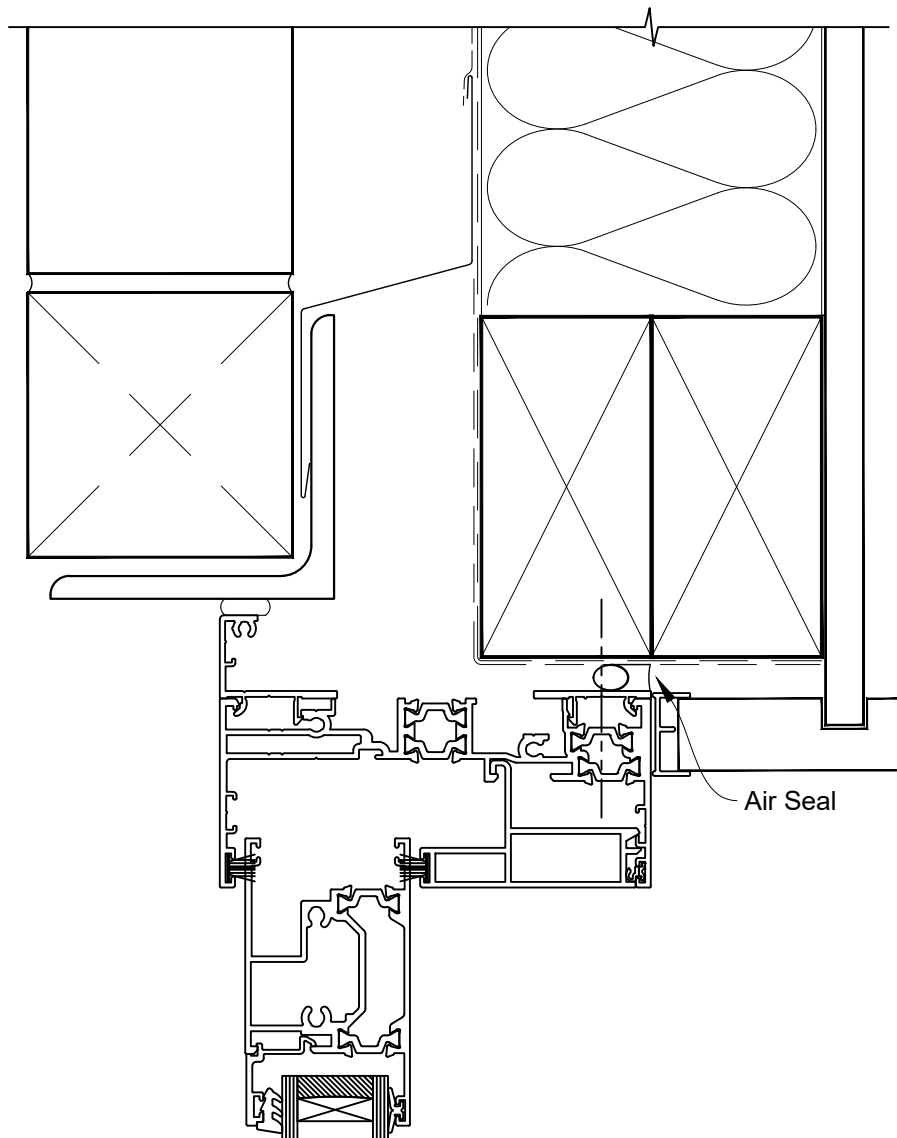

INSTALLATION DETAIL - ARCHITECTURAL THERMAL HEART 114mm SLIDING DOOR ON BRICK VENEER CAVITY CONSTRUCTION

Date: 01.09.23

Scale: 1:2

CAD Ref.: TA114SDBV-CH

INSTALLATION DETAIL - ARCHITECTURAL THERMAL HEART 114mm SLIDING DOOR ON BRICK VENEER CAVITY CONSTRUCTION

Date: 01.09.23

Scale: 1:2

CAD Ref.: TA114SDBV-CJ

INSTALLATION DETAIL - ARCHITECTURAL THERMAL HEART 114mm SLIDING DOOR ON BRICK VENEER CAVITY CONSTRUCTION

Date: 01.09.23

Scale: 1:2

CAD Ref.: TA114SDBV-CS

FACING INFILL OPTION

INSTALLATION DETAIL - ARCHITECTURAL THERMAL HEART 114mm SLIDING DOOR ON BRICK VENEER CAVITY CONSTRUCTION

Date: 01.09.23

Scale: 1:2

CAD Ref.: TA114SDBV-CS2

SILL TRAY OPTION