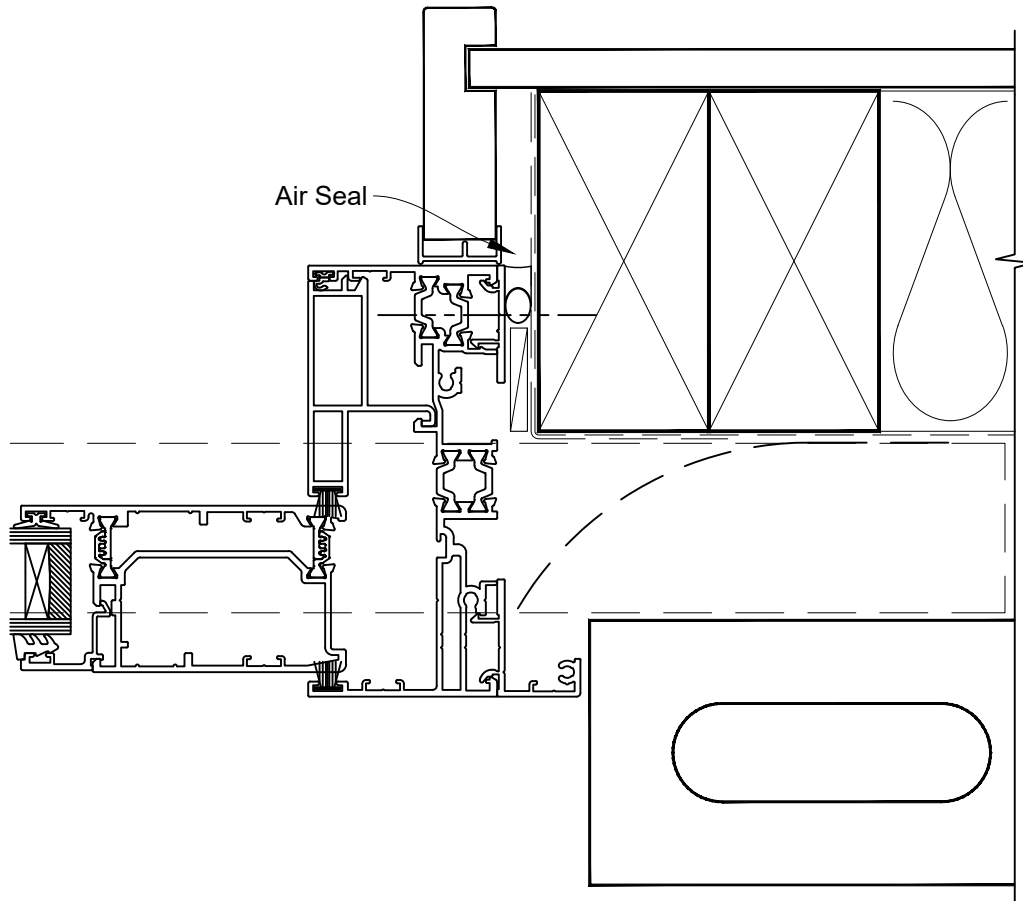

INSTALLATION DETAIL - ARCHITECTURAL THERMAL HEART 114mm SLIDING DOOR ON BRICK VENEER CAVITY CONSTRUCTION

Date: 01.09.23

Scale: 1:2

CAD Ref.: TA114SDBV-CH

INSTALLATION DETAIL - ARCHITECTURAL THERMAL HEART 114mm SLIDING DOOR ON BRICK VENEER CAVITY CONSTRUCTION

Date: 01.09.23

Scale: 1:2

CAD Ref.: TA114SDBV-CJ

INSTALLATION DETAIL - ARCHITECTURAL THERMAL HEART 114mm SLIDING DOOR ON BRICK VENEER CAVITY CONSTRUCTION

Date: 01.09.23

Scale: 1:2

CAD Ref.: TA114SDBV-CS

FACING INFILL OPTION

INSTALLATION DETAIL - ARCHITECTURAL THERMAL HEART 114mm SLIDING DOOR ON BRICK VENEER CAVITY CONSTRUCTION

Date: 01.09.23

Scale: 1:2

CAD Ref.: TA114SDBV-CS2

SILL TRAY OPTION