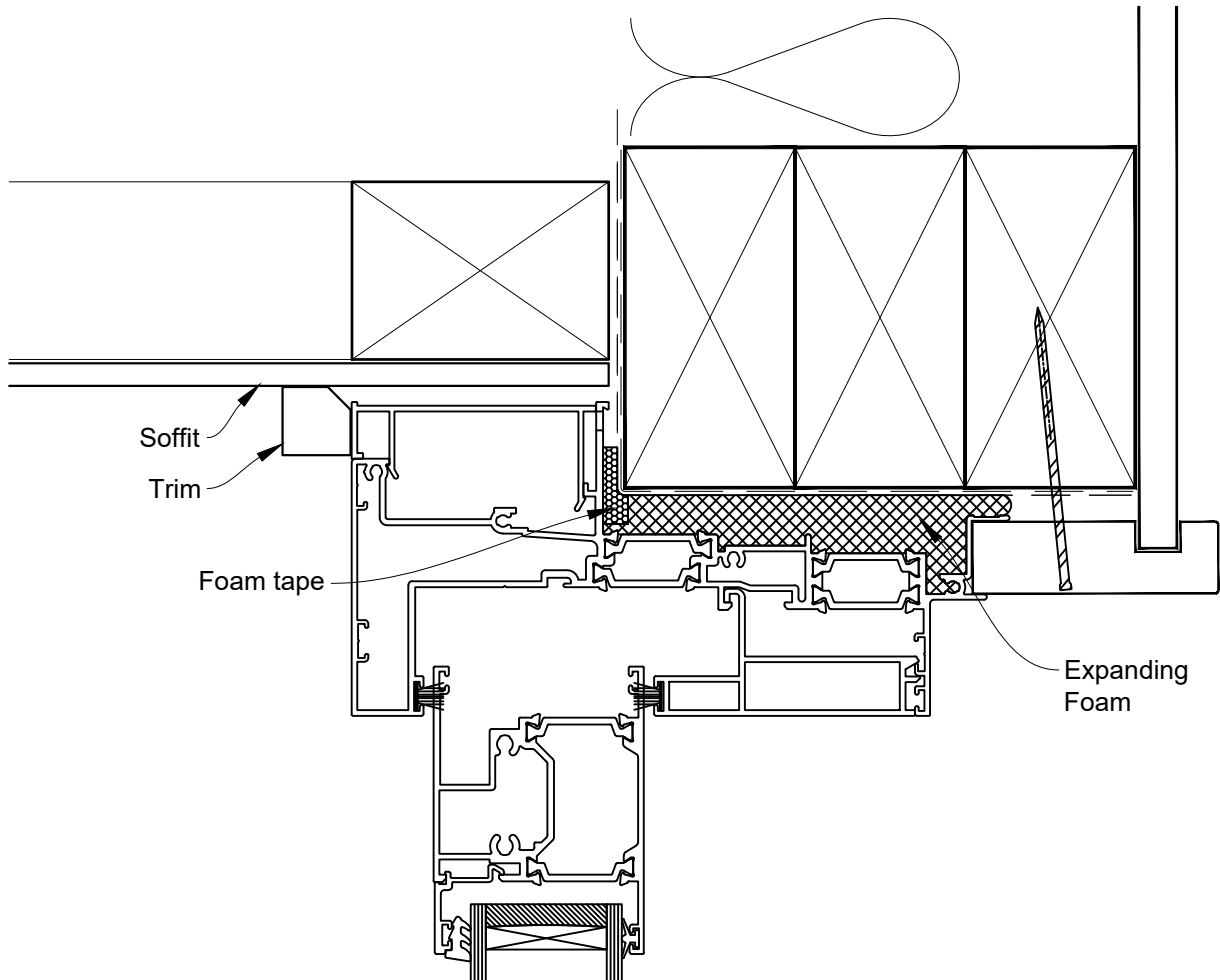

INSTALLATION DETAIL - 56mm METRO THERMAL HEART CENTRAFIX SLIDING WINDOW ON BRICK VENEER

Date: 01.09.23

Scale: 1:2

CAD Ref.: CFX56SWBV-CFXH2

The Installation Details must be used in conjunction with the Metro Series
ThermalHEART® Centrafix™ SYSTEM GUIDE

HEAD OPTION 2