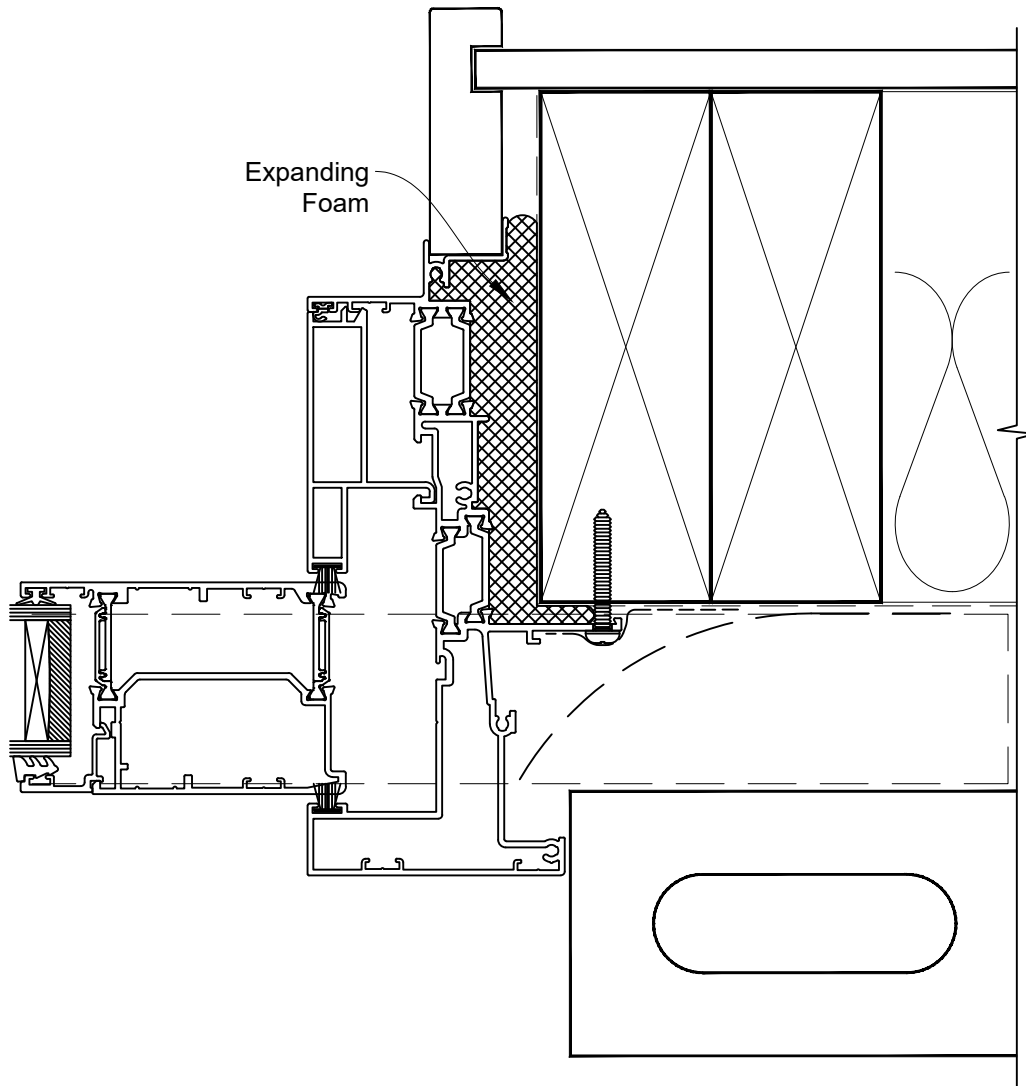

HEAD OPTION 2

INSTALLATION DETAIL - 56mm METRO THERMAL HEART CENTRAFIX SLIDING WINDOW ON BRICK VENEER

Date: 01.09.23

Scale: 1:2

CAD Ref.: CFX56SWBV-CFXJ

The Installation Details must be used in conjunction with the Metro Series ThermalHEART® Centrafix™ SYSTEM GUIDE