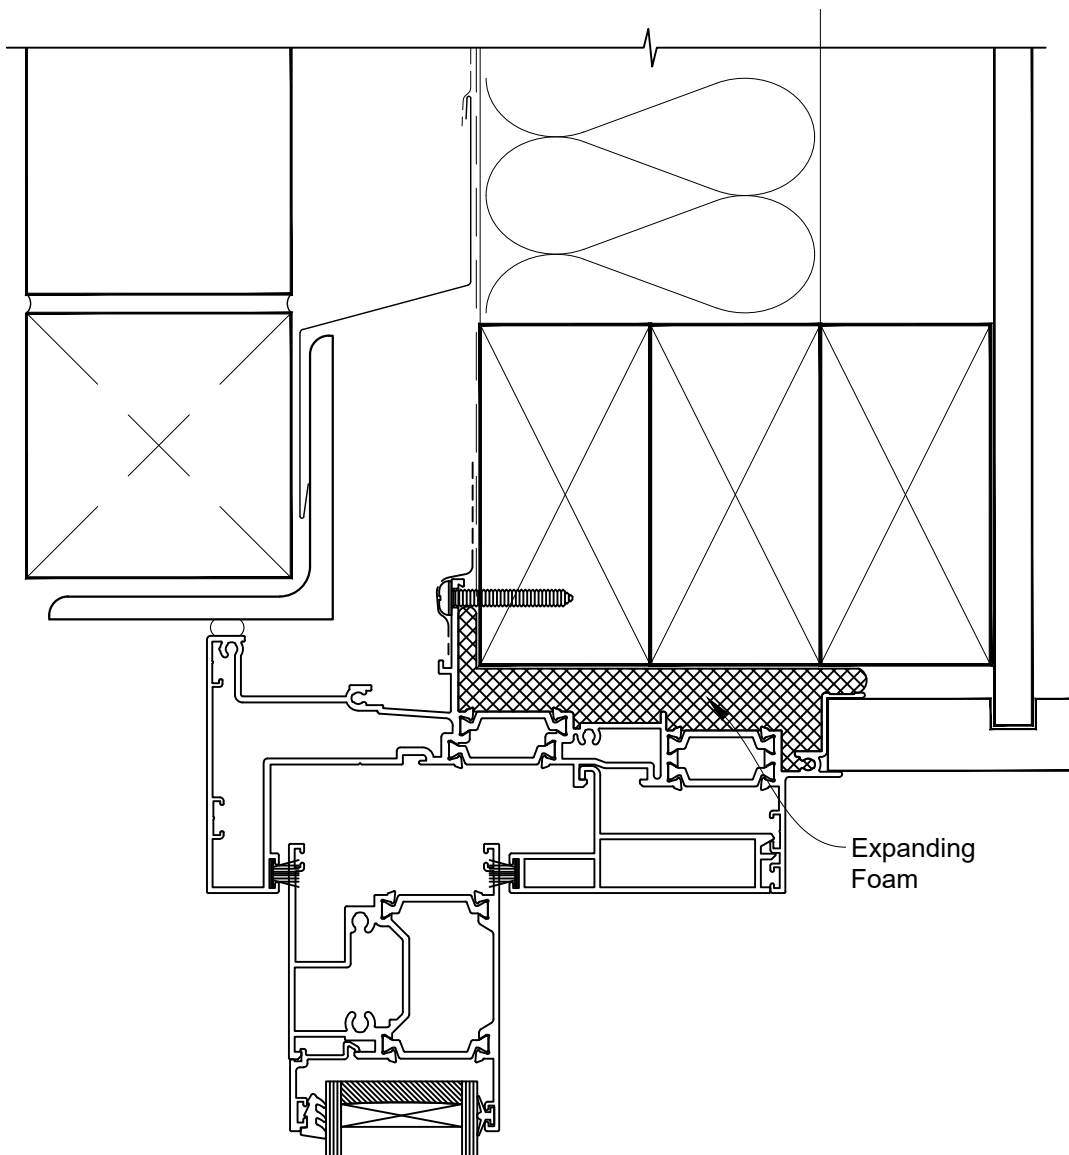

INSTALLATION DETAIL - 56mm METRO THERMAL HEART CENTRAFIX SLIDING WINDOW ON BRICK VENEER

Date: 01.09.23

Scale: 1:2

CAD Ref.: CFX56SWBV-CFXH

The Installation Details must be used in conjunction with the Metro Series
ThermalHEART® Centrafix™ SYSTEM GUIDE

HEAD OPTION 1

INSTALLATION DETAIL - 56mm METRO THERMAL HEART CENTRAFIX SLIDING WINDOW ON BRICK VENEER

Date: 01.09.23

Scale: 1:2

CAD Ref.: CFX56SWBV-CFXH2

The Installation Details must be used in conjunction with the Metro Series
ThermalHEART® Centrafix™ SYSTEM GUIDE