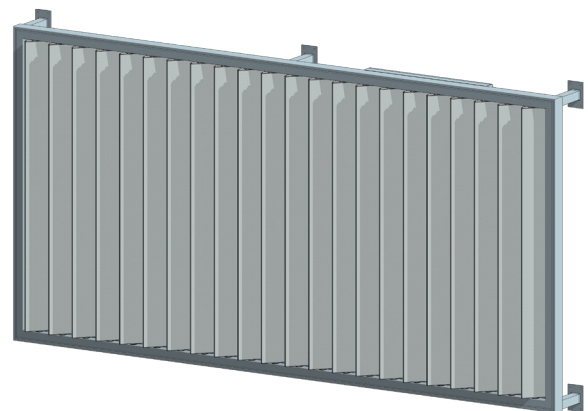

PRODUCT DETAILS 135MM AND 165MM HI-SPAN BALUSTRADE LOUVRES

TYPICAL DETAIL 3D MODELS 135MM HI-SPAN BALUSTRADE LOUVRE - SPIRAL PIVOT HAND OPERABLE

135mm Hi-span balustrade - full height and balustrade height operable Spiral Pivot panel. Structural balustrade horizontal and vertical. Supports done by others.

TYPICAL DETAIL 3D MODELS 165MM HI-SPAN BALUSTRADE LOUVRE - SPIRAL PIVOT MOTORISED

Super Elam Street structural frame with sub-frame vertical panel - horizontal louvres

Elam Street vertical panel - vertical blades