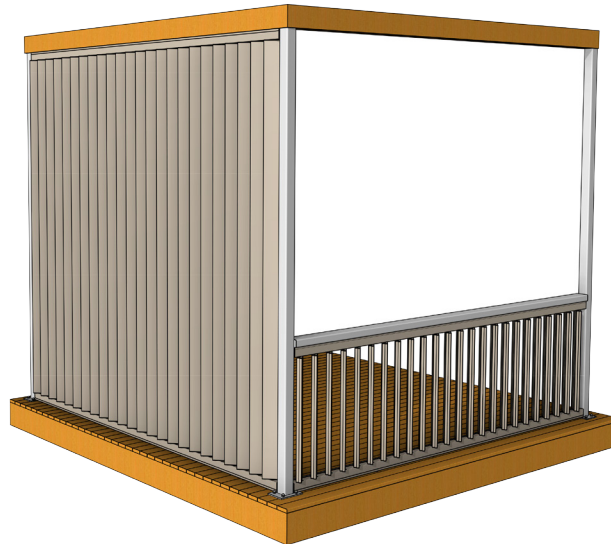

PRODUCT DETAILS 135MM AND 165MM HI-SPAN BALUSTRADE LOUVRES

TYPICAL DETAIL 3D MODELS 135MM HI-SPAN BALUSTRADE LOUVRE - SPIRAL PIVOT HAND OPERABLE

135mm Hi-span balustrade - full height and balustrade height operable Spiral Pivot panel. Structural balustrade horizontal and vertical. Supports done by others.

TYPICAL DETAIL 3D MODELS 165MM HI-SPAN BALUSTRADE LOUVRE - SPIRAL PIVOT MOTORISED

Super Elam Street structural frame with sub-frame vertical panel - horizontal louvres

Elam Street vertical panel - vertical blades