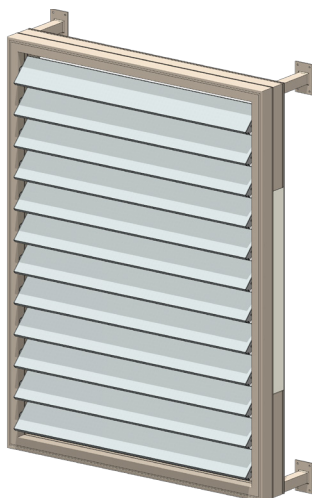

PRODUCT DETAILS 135MM AND 165MM HI-SPAN BALUSTRADE LOUVRES

TYPICAL DETAIL 3D MODELS 135MM HI-SPAN BALUSTRADE LOUVRE - SPIRAL PIVOT HAND OPERABLE

135mm Hi-span balustrade - full height and balustrade height operable Spiral Pivot panel. Structural balustrade horizontal and vertical. Supports done by others.

TYPICAL DETAIL 3D MODELS 165MM HI-SPAN BALUSTRADE LOUVRE - SPIRAL PIVOT MOTORISED

Super Elam Street structural frame with sub-frame vertical panel - horizontal louvres

Elam Street vertical panel - vertical blades