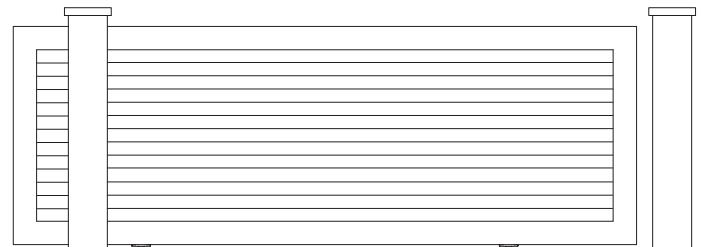

SLIDING GATES

// OTHER LOUVRE INSTALLATIONS - SLIDING GATES

LOUVRETEC SLIDING GATES

- // Louvretec Sliding gates are built to the same high standards as our hinged gates – refer page 11.03.
- // Sliding gates can span up to 5.5m as a single panel unit running on two wheels.
- // Refer to Louvretec for non standard installations.
- // All sliding and hinged gates can be motorised with full security options.
- // Louvretec does not undertake gate motorisation but works with a number of specialist companies in this field.